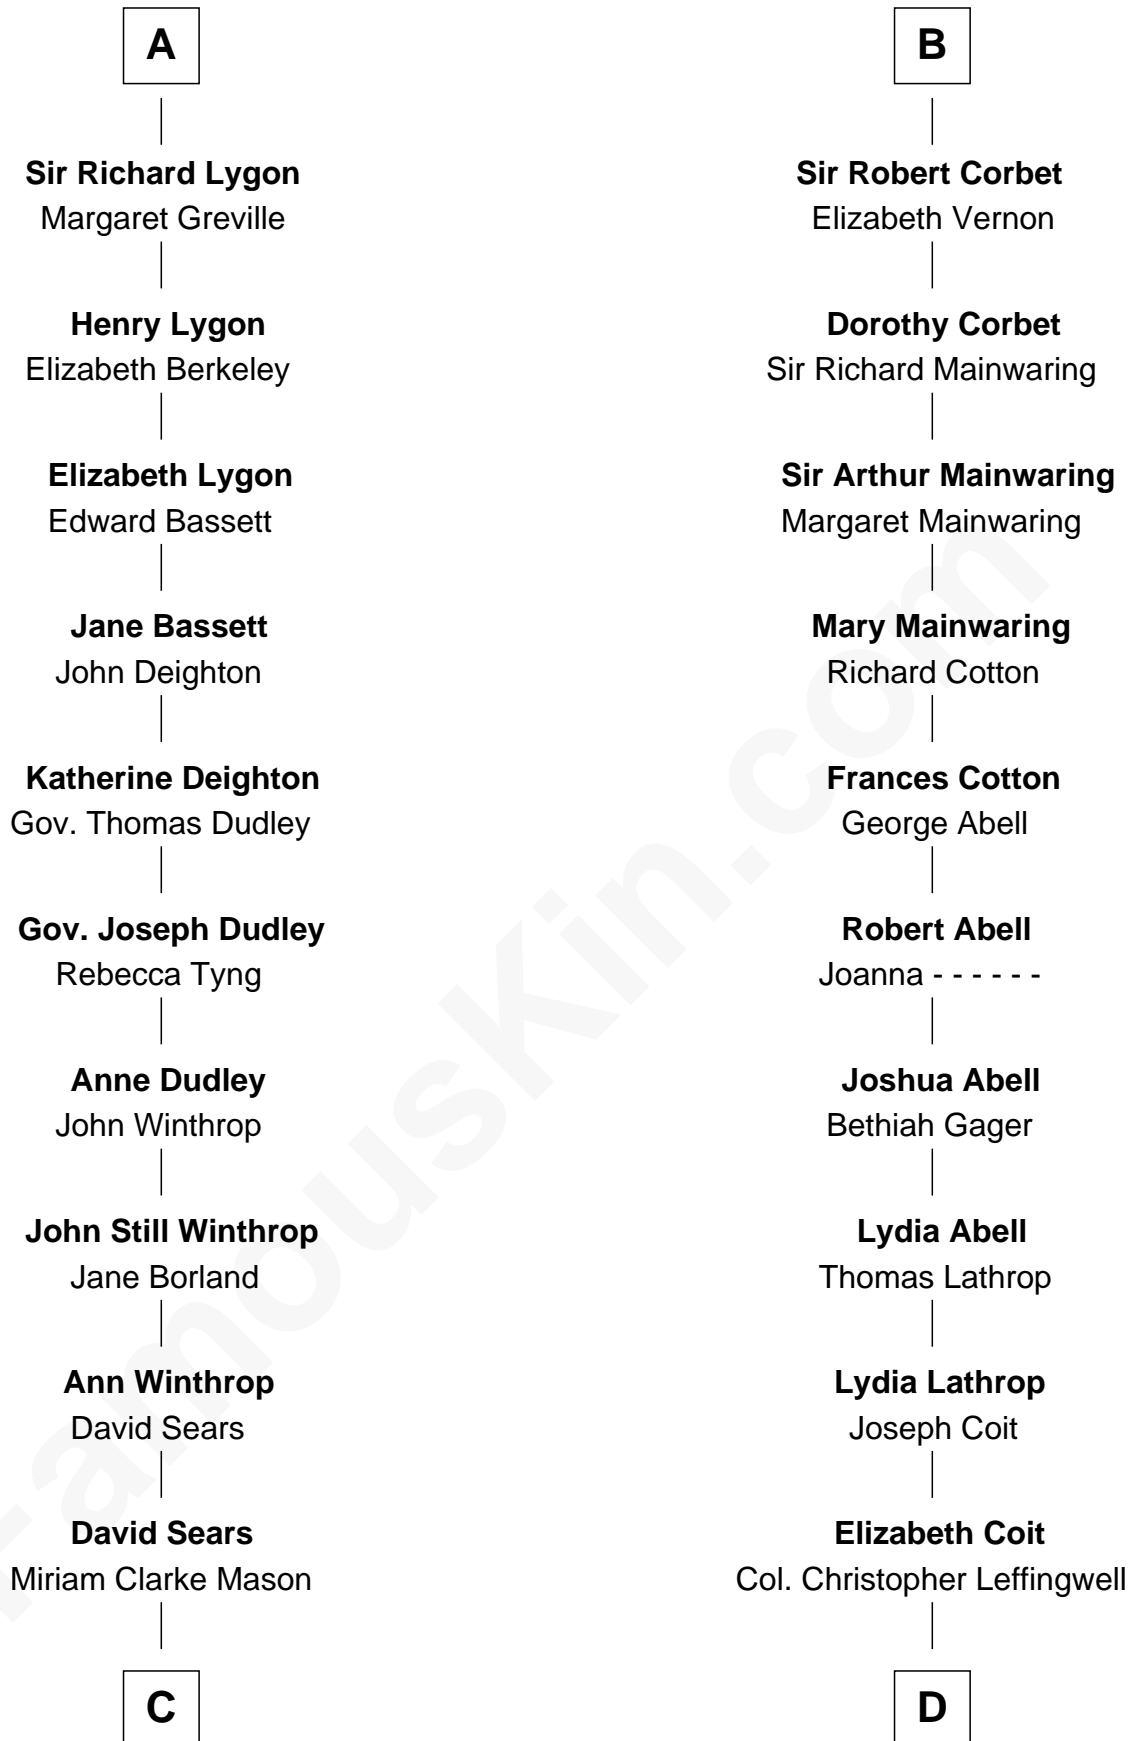

# FamousKin.com Relationship Chart of

**John Adams Morgan**  
*1952 Olympic Sailing Gold Medalist*

21st cousin of

**Allen Dulles**  
*5th Director of the C.I.A.*

**Hugh le Despencer**  
Eleanor de Clare

**Sir Edward le Despencer**  
Anne de Ferrers

**Edward Despencer**  
Elizabeth Burghersh

**Margaret Despencer**  
Robert de Ferrers

**Sir Edmund Ferrers**  
Ellen Roche

**Margaret Ferrers**  
John de Beauchamp

**Sir Richard de Beauchamp**  
Elizabeth Stafford

**Anne de Beauchamp**  
Sir Richard Lygon

**A**

**Sir Edward le Despencer**  
Anne de Ferrers

**Edward Despencer**  
Elizabeth Burghersh

**Margaret Despencer**  
Robert de Ferrers

**Sir Edmund Ferrers**  
Ellen Roche

**Sir William Ferrers**  
Elizabeth Belknap

**Anne Ferrers**  
Sir Walter Devereux

**Elizabeth Devereux**  
Sir Richard Corbet

**B**

**C**

**Harriet Elizabeth Sears**  
George Casper Crowninshield

**Frances Cadwallader Crowninshield**  
John Quincy Adams