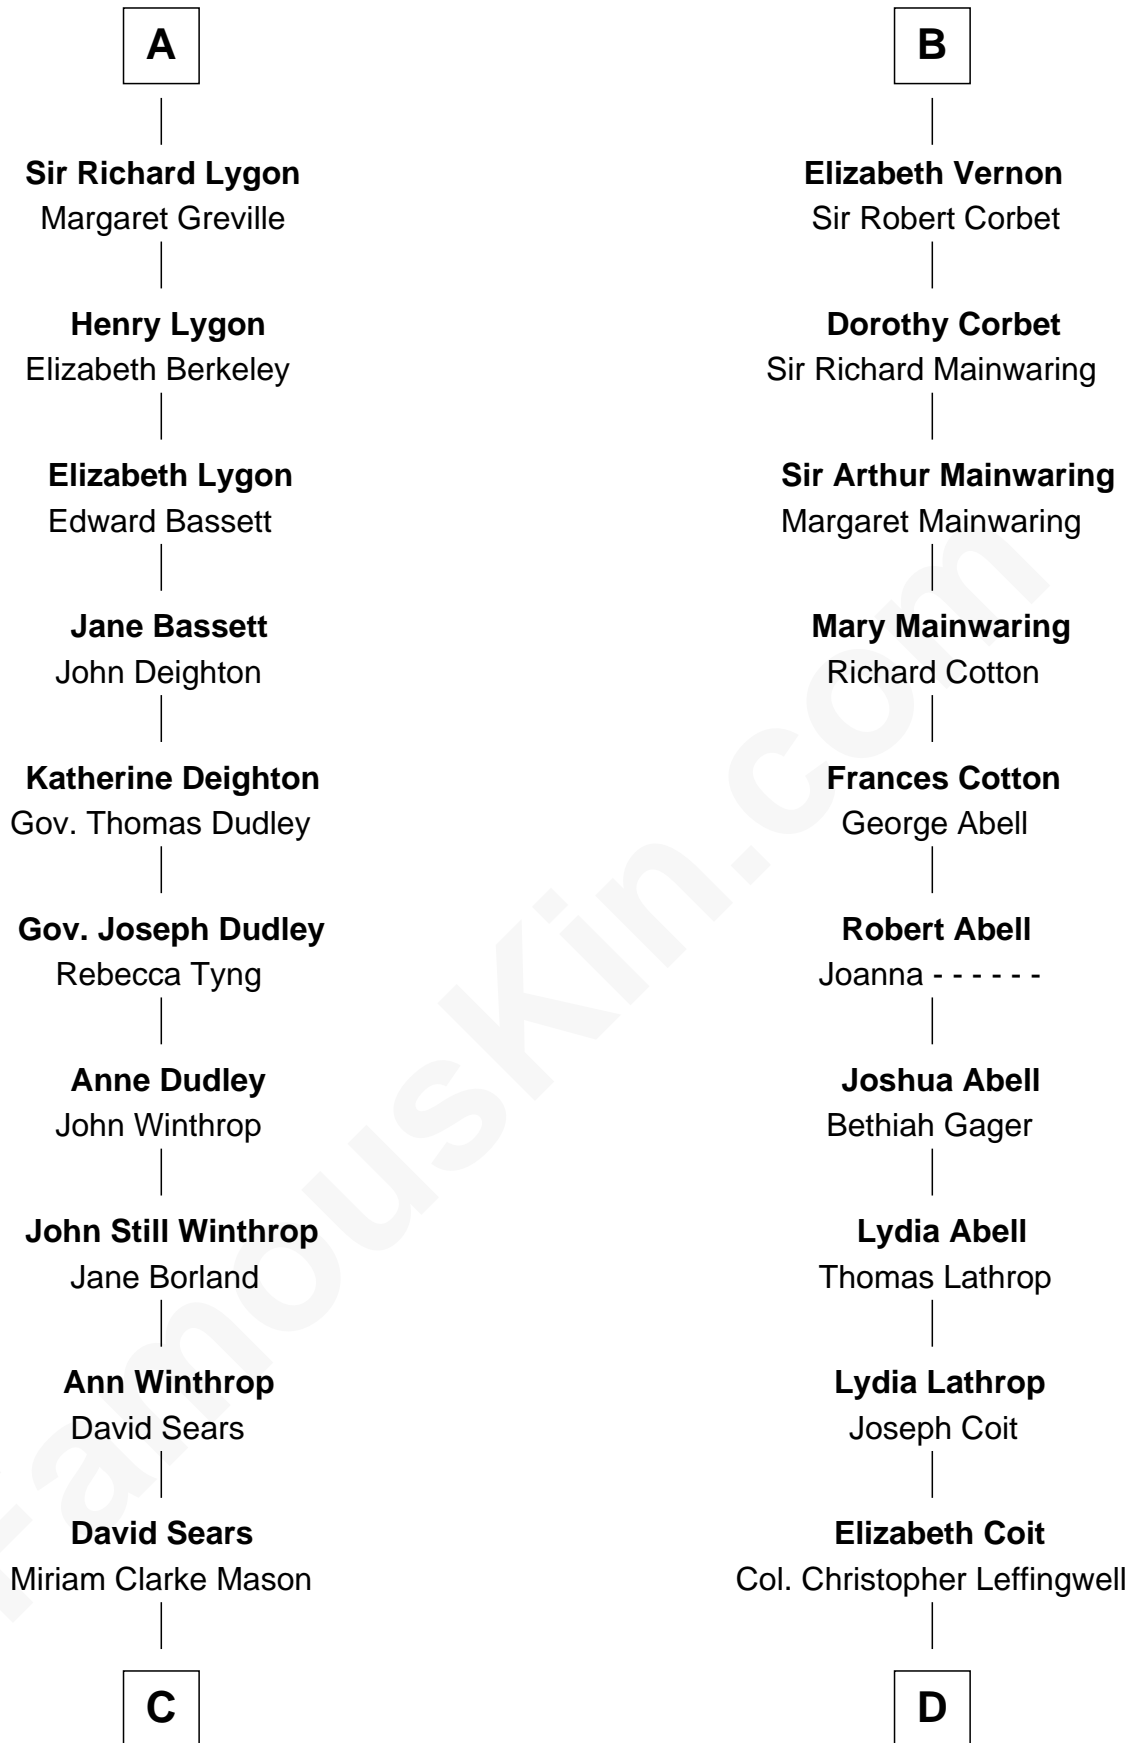

FamousKin.com

Relationship Chart of

John Adams Morgan

1952 Olympic Sailing Gold Medalist

21st cousin of

Allen Dulles

5th Director of the C.I.A.

C

Harriet Elizabeth Sears
George Casper Crowninshield

Frances Cadwallader Crowninshield
John Quincy Adams

Charles Francis Adams
Frances Lovering

Catherine Frances Lovering Adams
Henry Sturgis Morgan

John Adams Morgan
Olympic Gold Medalist