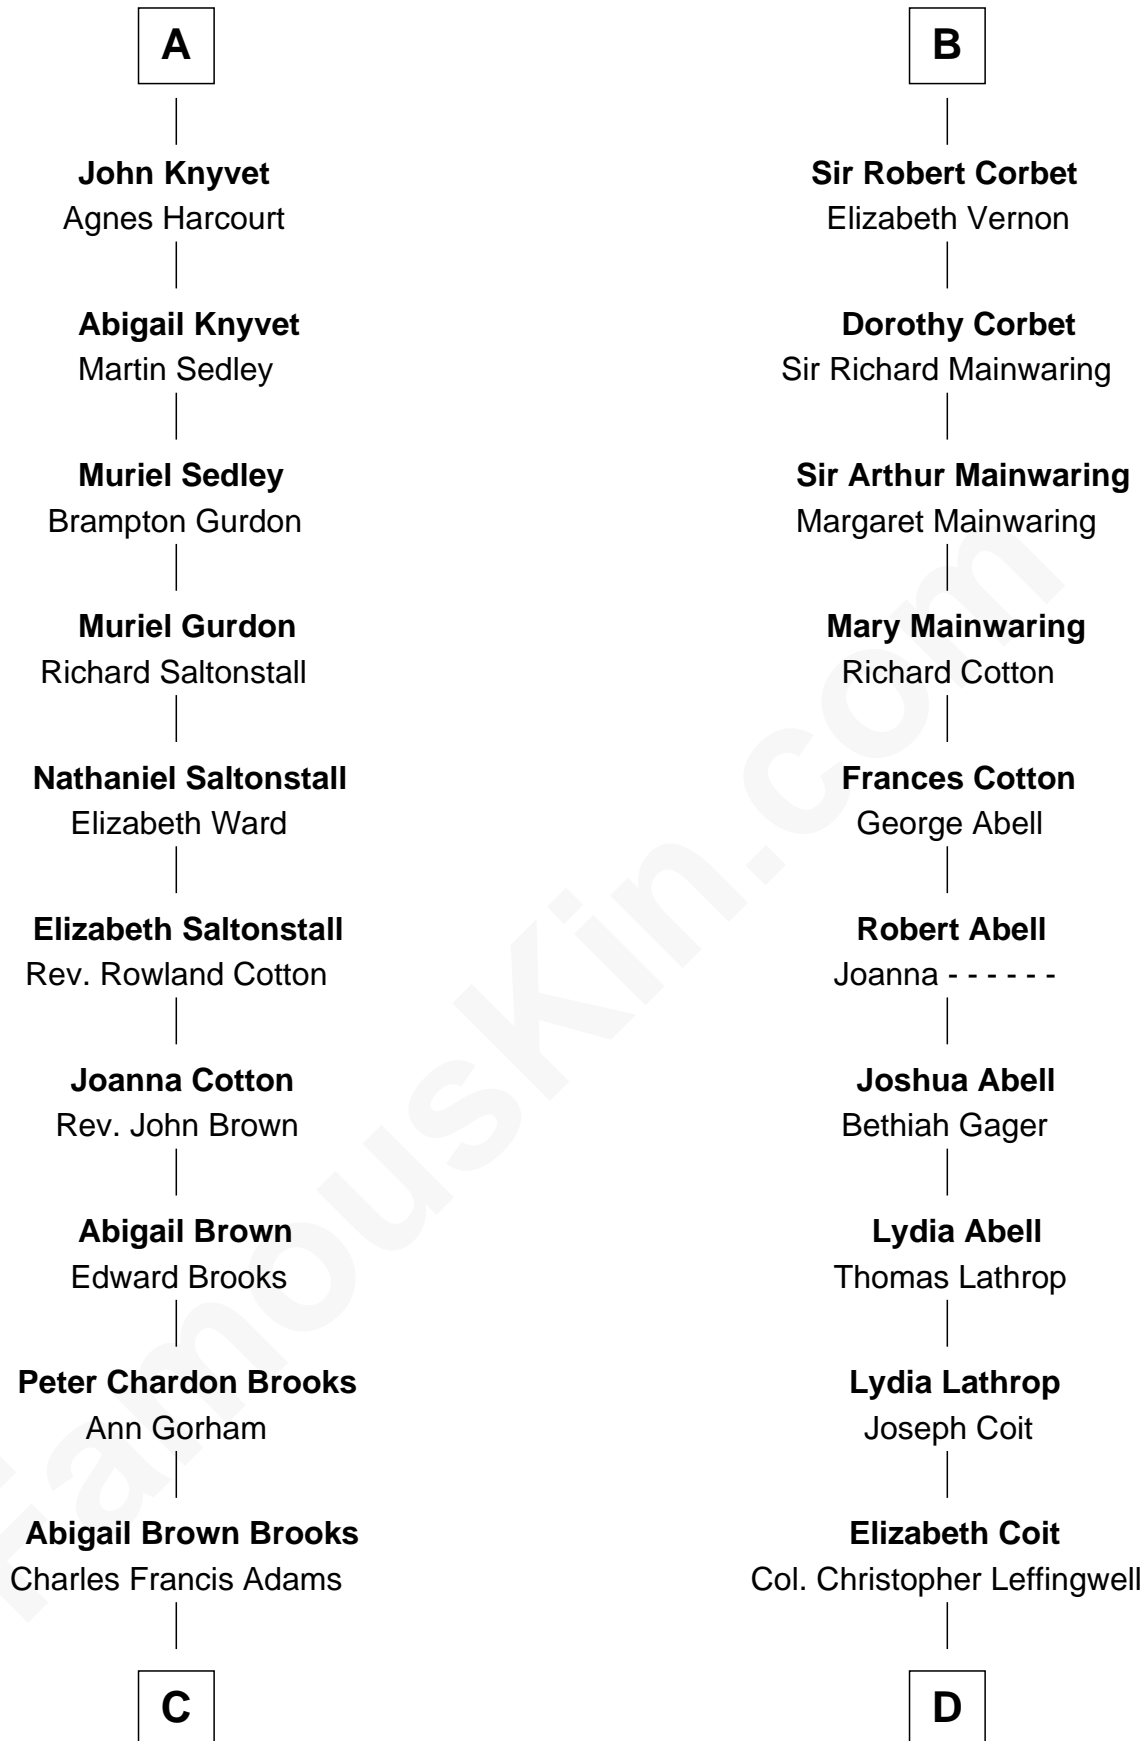

FamousKin.com Relationship Chart of

John Adams Morgan
1952 Olympic Sailing Gold Medalist

20th cousin 1 time removed of

Allen Dulles
5th Director of the C.I.A.

Sir John de Mowbray
Aline de Braiose

C

John Quincy Adams

Frances Cadwallader Crowninshield

Charles Francis Adams

Frances Lovering

Catherine Frances Lovering Adams

Henry Sturgis Morgan

John Adams Morgan

Olympic Gold Medalist

D

Joanna Leffingwell

Charles Lathrop

Harriet Wadsworth Lathrop

Rev. Miron Winslow

Harriet Lathrop Winslow

Rev. John Welsh Dulles

Allen Macy Dulles

Edith Foster