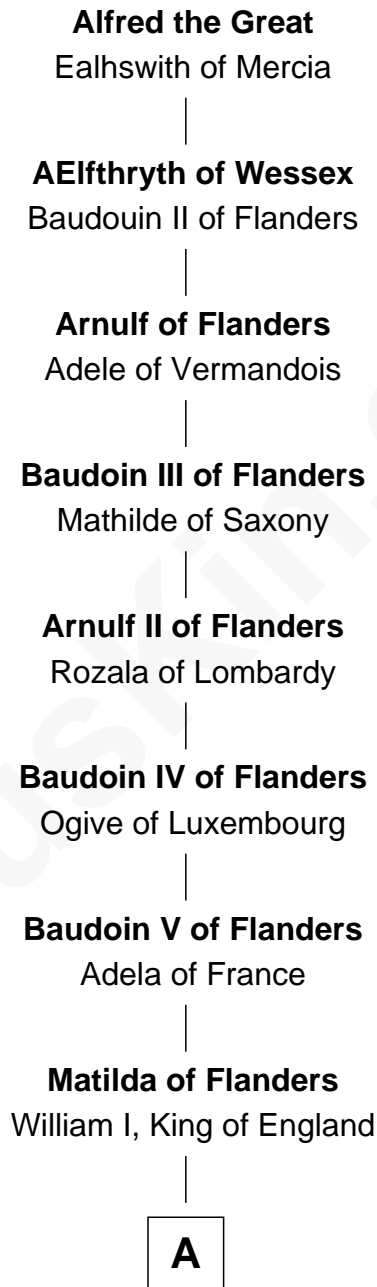

FamousKin.com Relationship Chart of

John Adams Morgan

1952 Olympic Sailing Gold Medalist

32nd Great-grandson of

Alfred the Great

King of the Anglo-Saxons

A

Henry I, King of England

Maud of Scotland

Maud of England

Geoffrey Plantagenet

Henry II, King of England

Eleanor of Aquitaine

John, King of England

----- De Warenne

Sir Richard FitzRoy