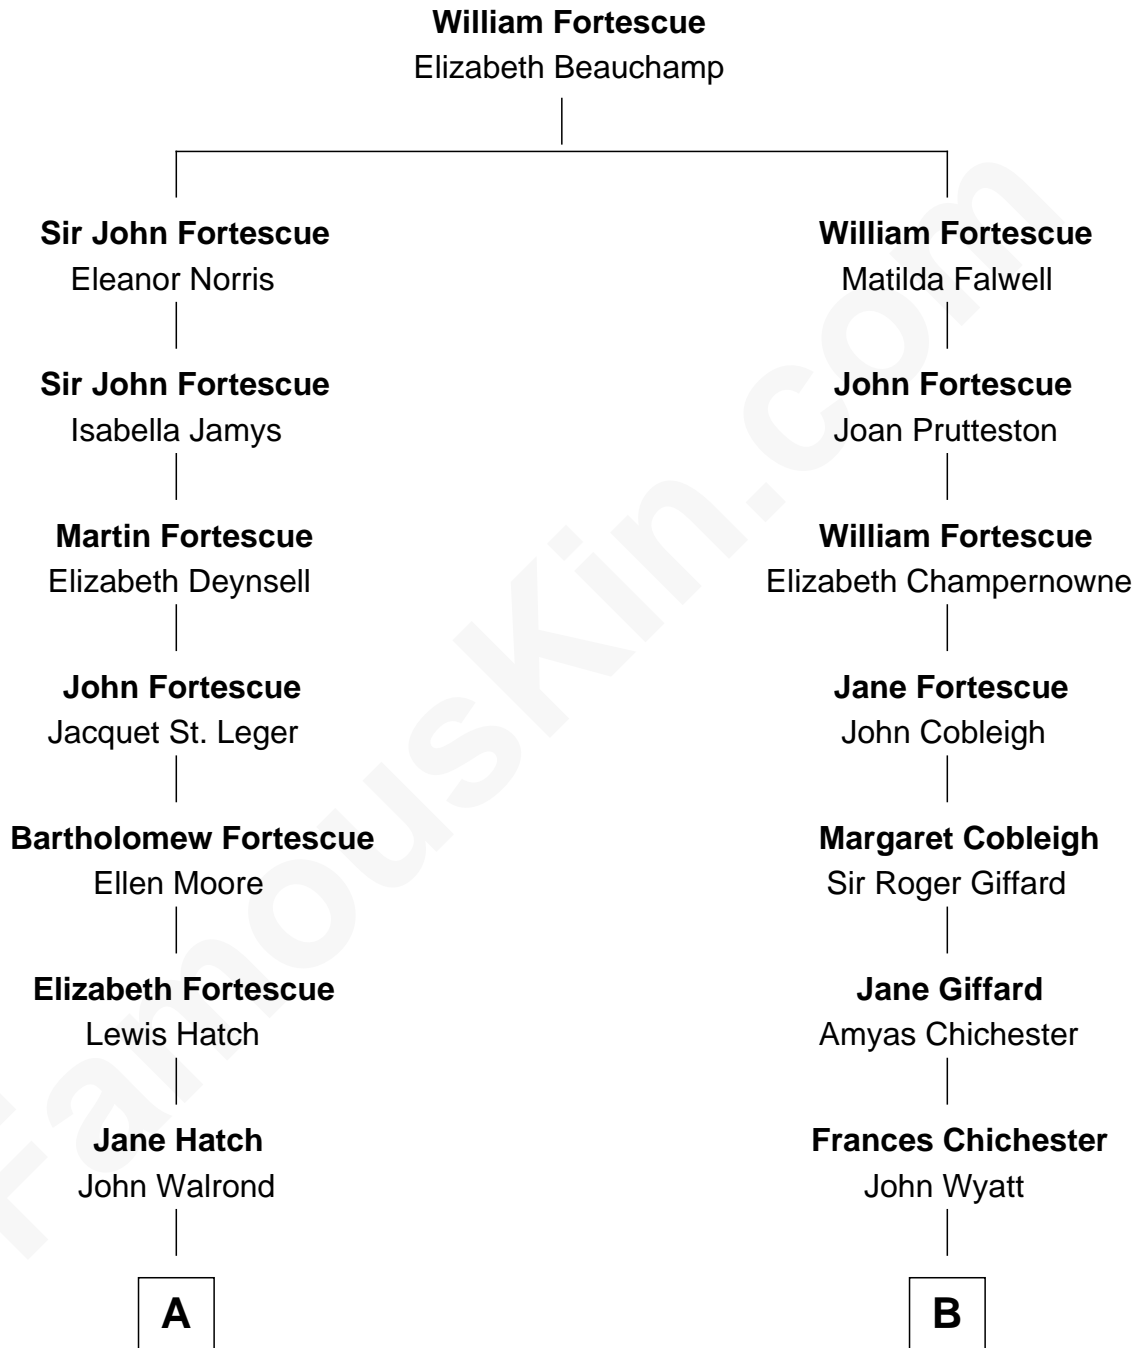

## Relationship Chart of

### John Adams Morgan

1952 Olympic Sailing Gold Medalist

19th cousin of

### Mike Huckabee

44th Governor of Arkansas

**A**

**Cecily Walrond**

John Greene

**Jane Greene**

William Poole

**John Poole**