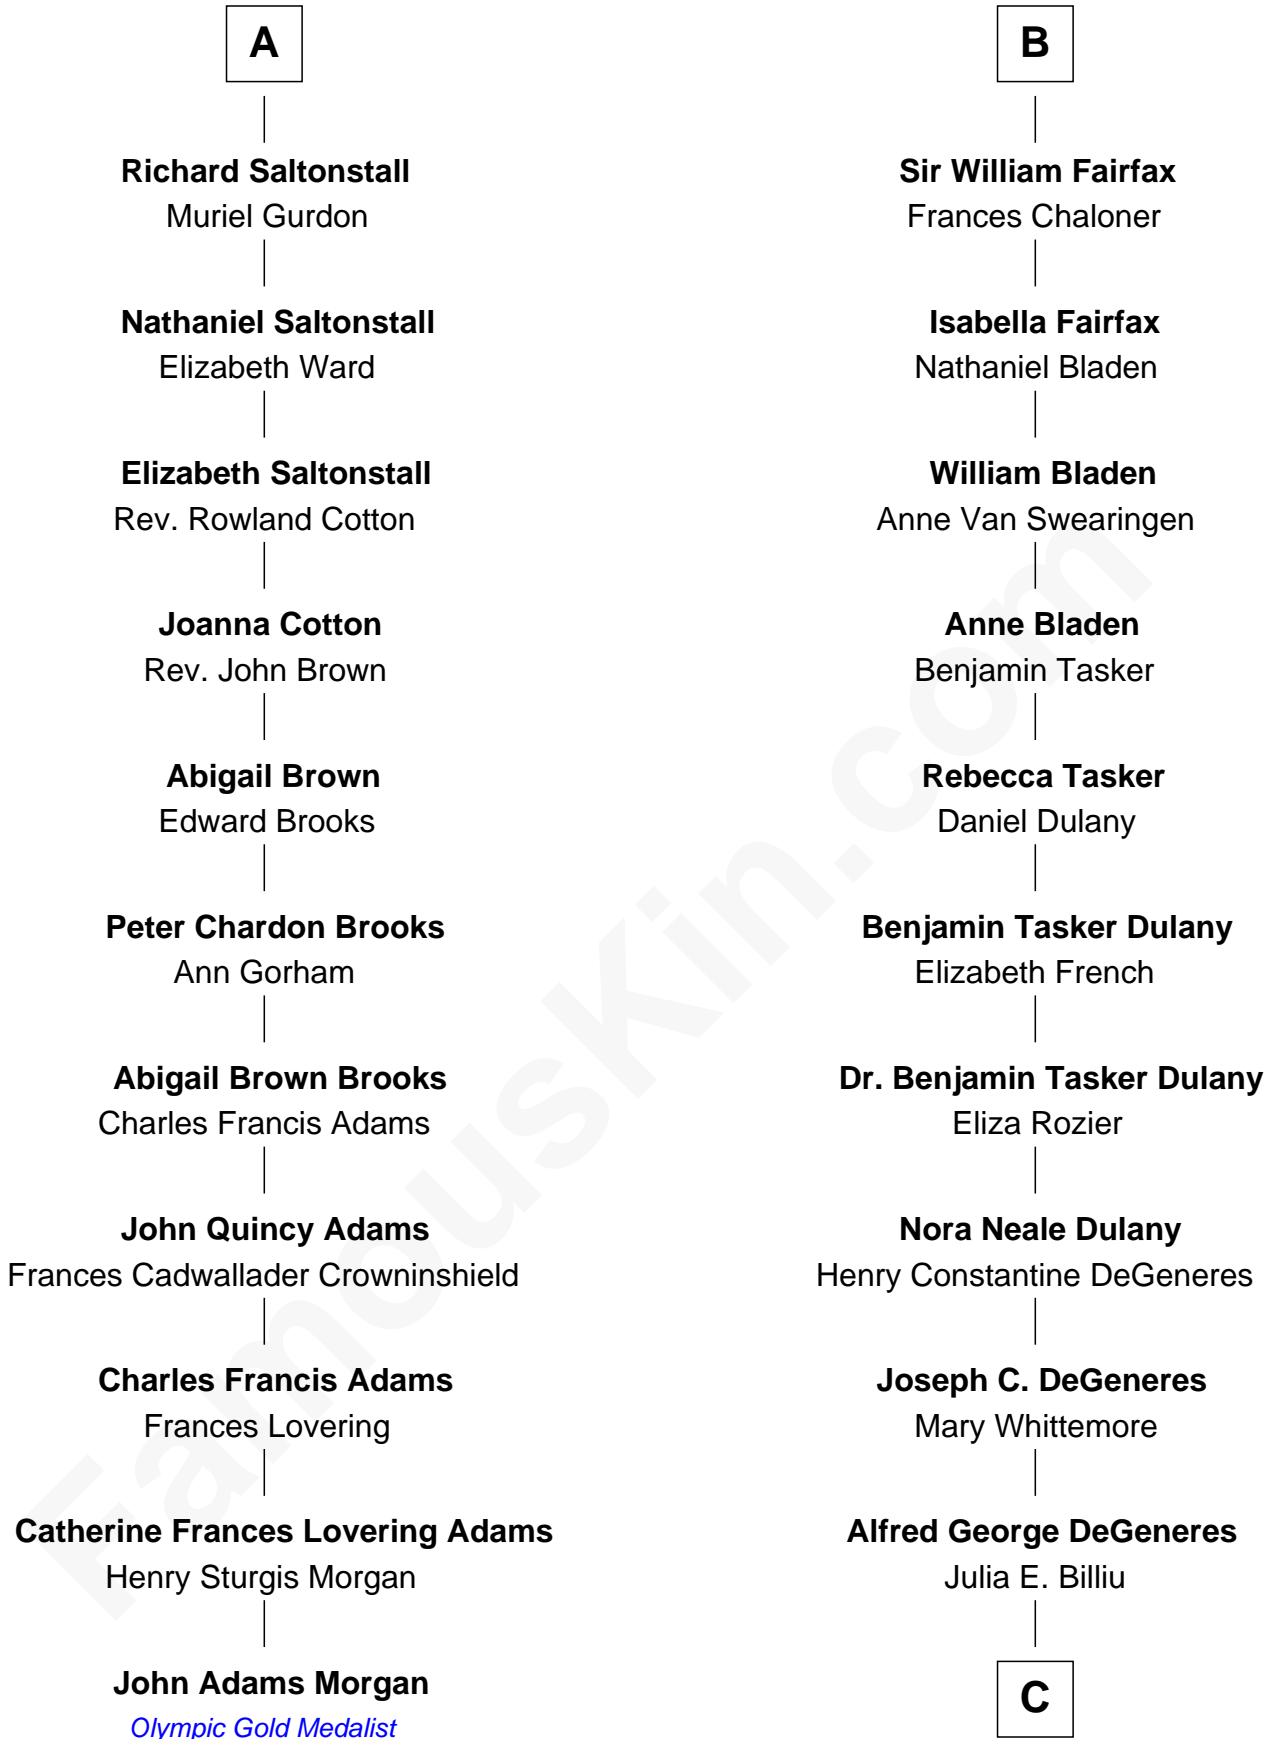

FamousKin.com Relationship Chart of John Adams Morgan

1952 Olympic Sailing Gold Medalist

17th cousin 2 times removed of

Ellen DeGeneres

Comedienne and TV Personality

C

Elliot Everett DeGeneres

Ruth Elodie Martin