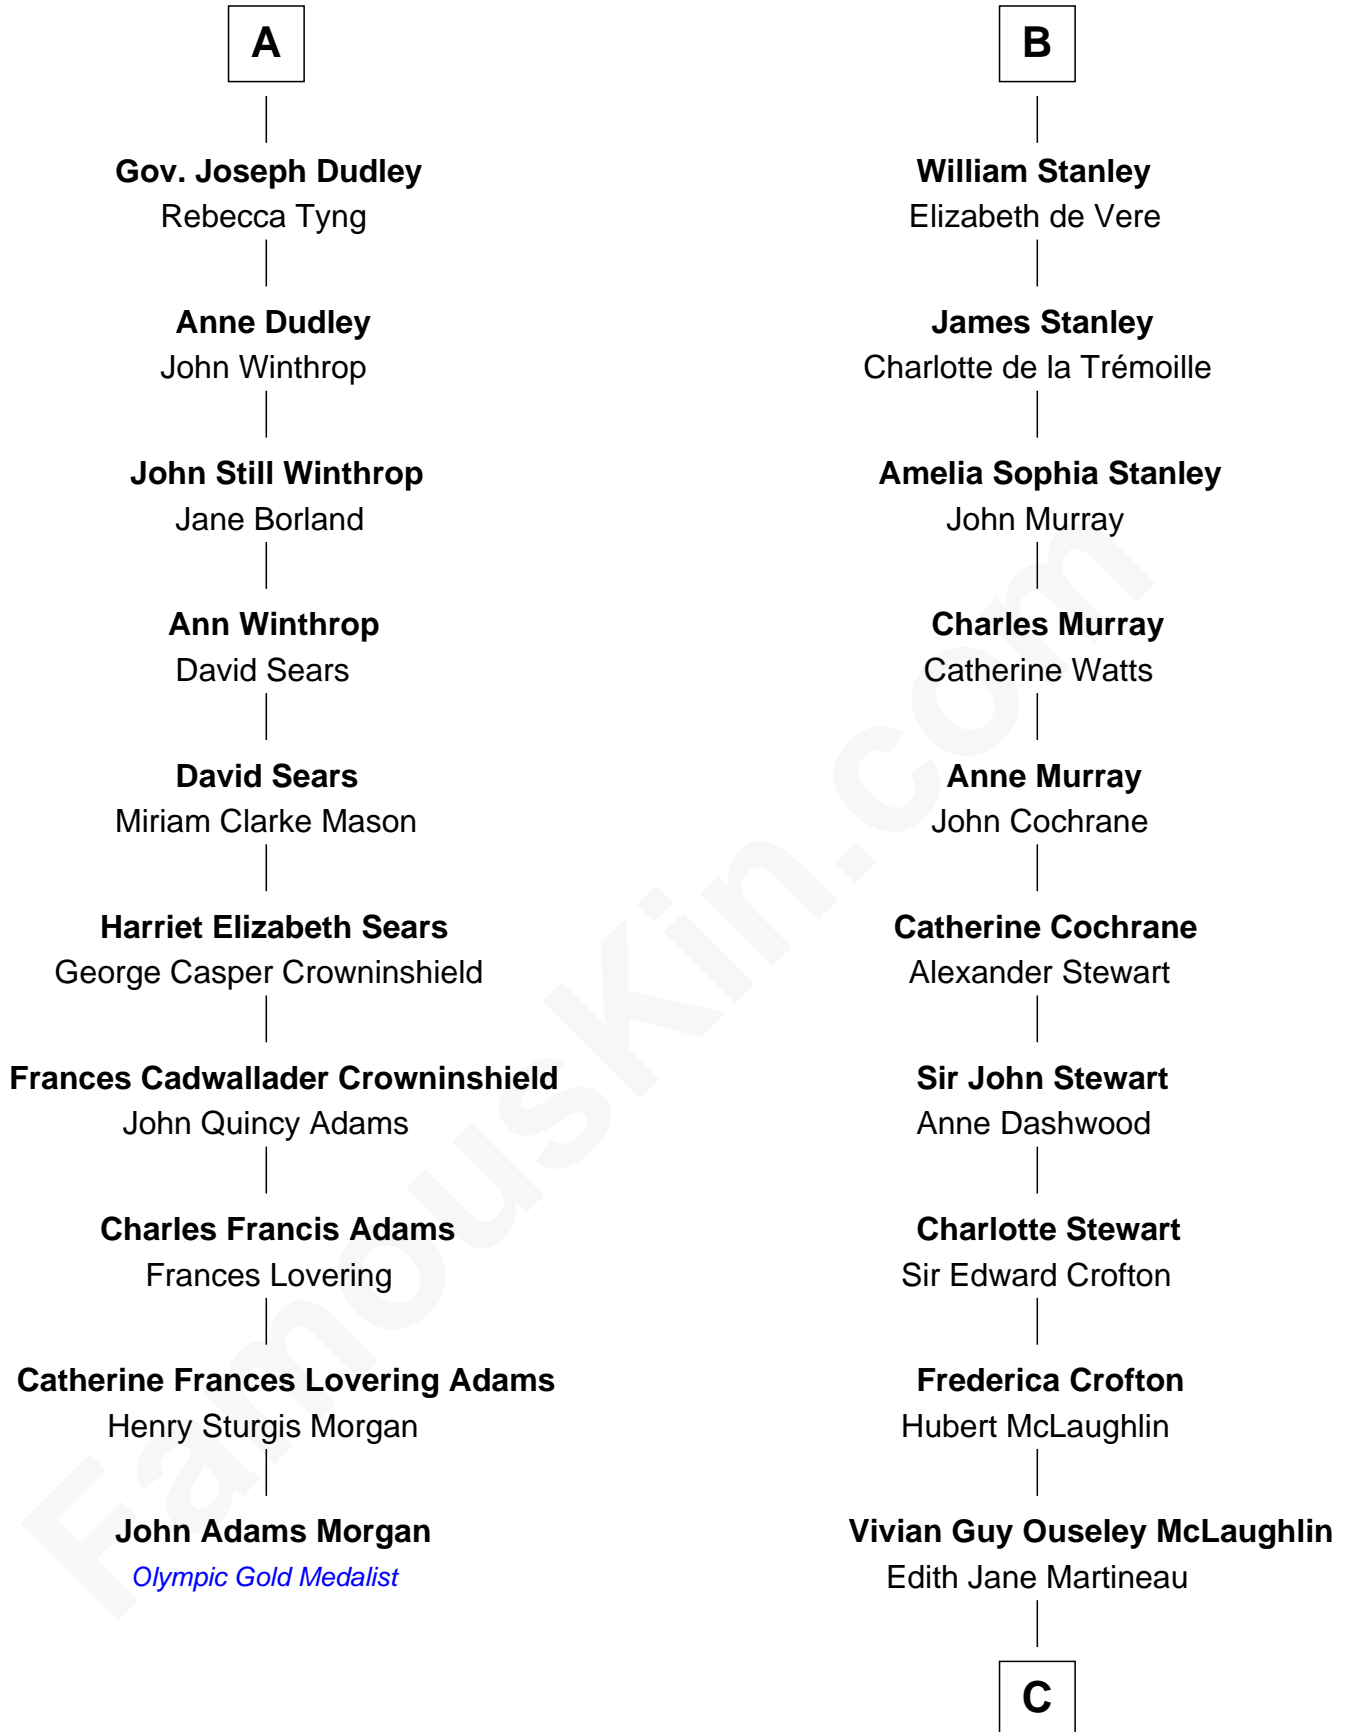

FamousKin.com

Relationship Chart of

John Adams Morgan

1952 Olympic Sailing Gold Medalist

16th cousin 3 times removed of

Guy Ritchie
British Filmmaker

C

Doris Margaretta McLaughlin

Stuart John Ritchie

John Vivian Ritchie

Amber Mary Parkinson

Guy Ritchie

British Filmmaker

FamousKin.com