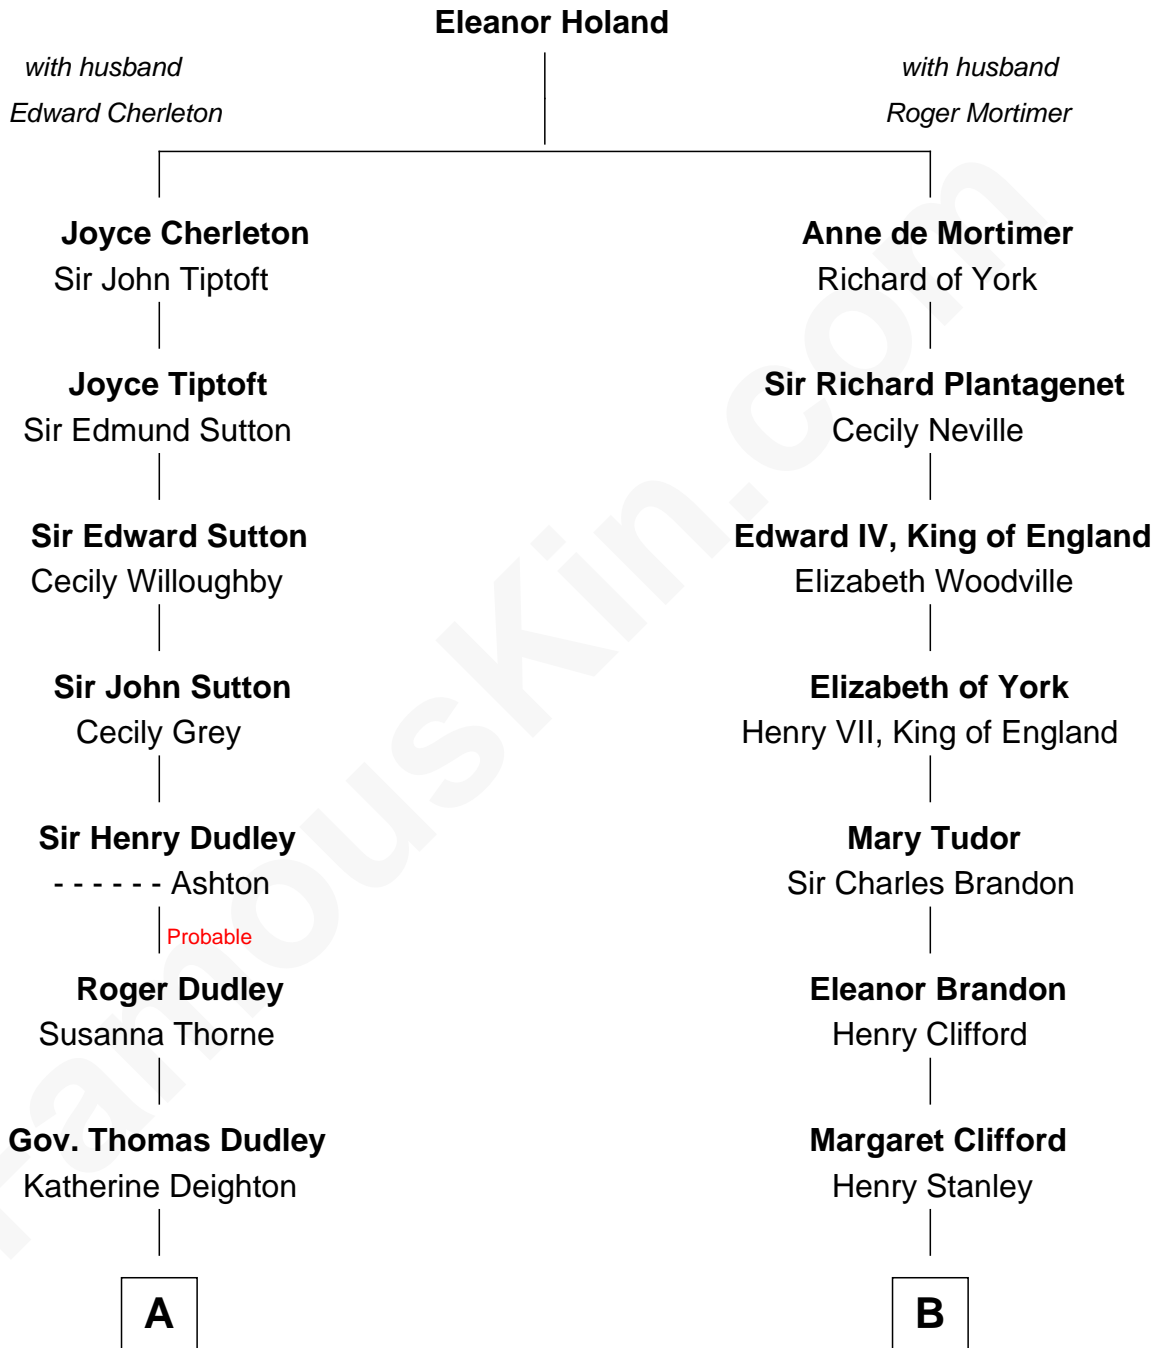

FamousKin.com

Relationship Chart of

John Adams Morgan

1952 Olympic Sailing Gold Medalist

16th cousin 3 times removed of

Guy Ritchie
British Filmmaker

C

Doris Margaretta McLaughlin

Stuart John Ritchie

John Vivian Ritchie

Amber Mary Parkinson

Guy Ritchie

British Filmmaker

FamousKin.com