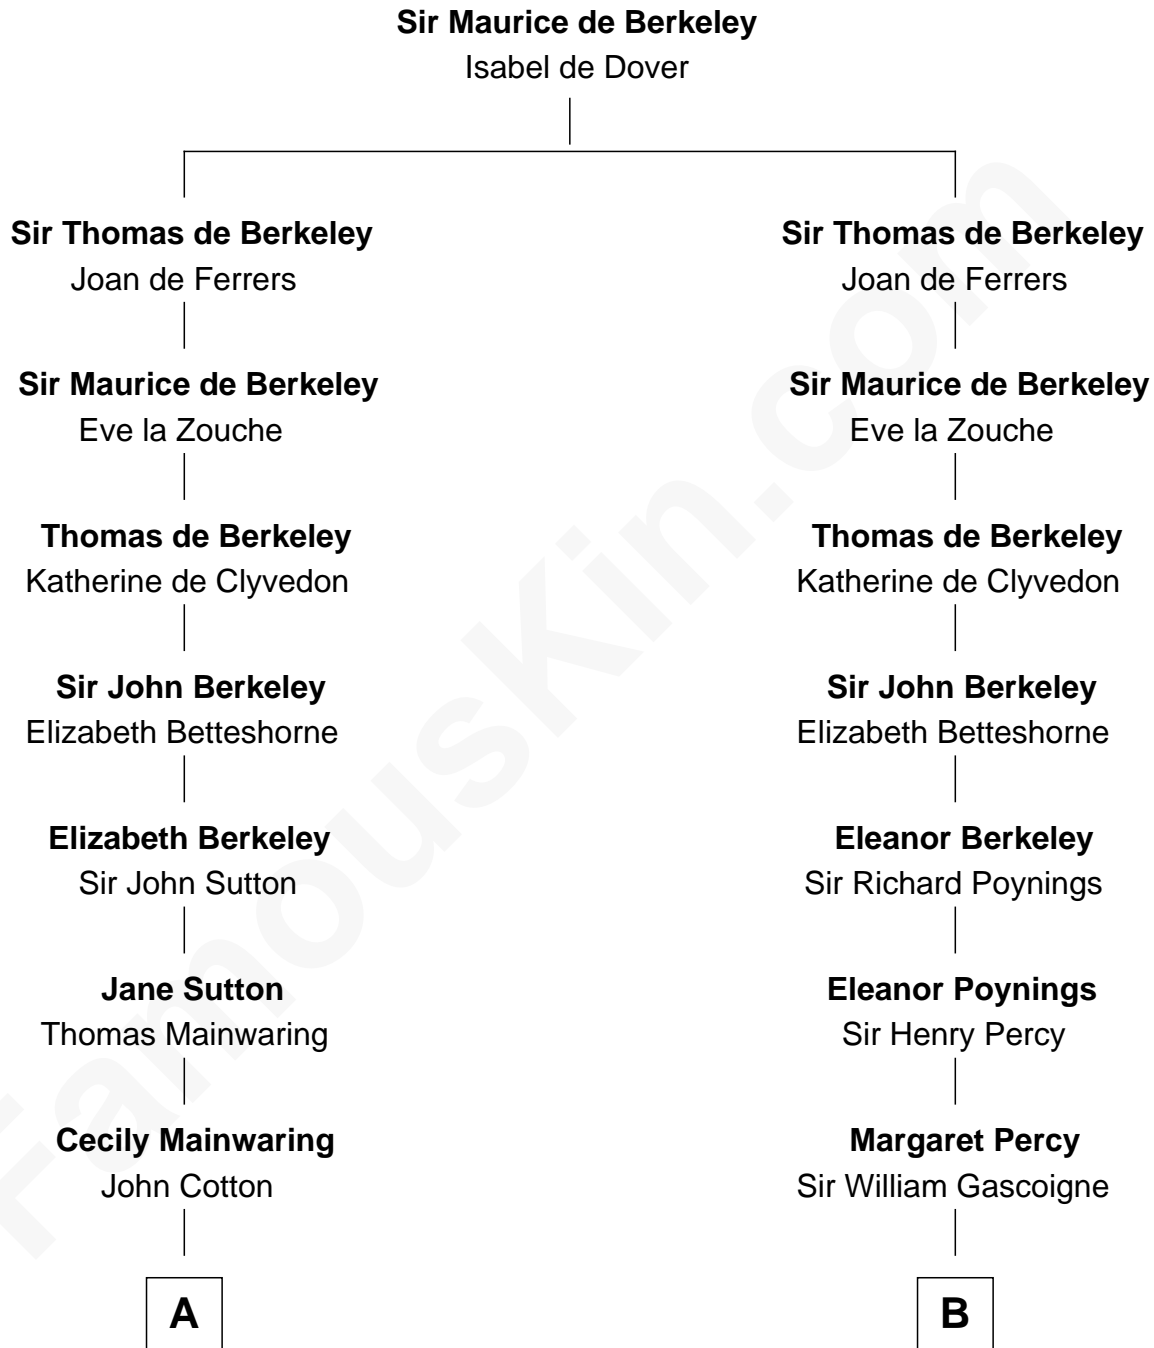

# FamousKin.com Relationship Chart of

**John Adams Morgan**  
1952 Olympic Sailing Gold Medalist

20th cousin 1 time removed of

**Guy Ritchie**  
British Filmmaker

**C**

**Frances Louisa Tracy**

John Pierpont Morgan

**John Pierpont Morgan**

Jane Norton Grew

**Henry Sturgis Morgan**

Catherine Frances Lovering Adams

**John Adams Morgan**

*Olympic Gold Medalist*

**D**

**William Martineau**

Margaretta Sarah Mason

**Edith Jane Martineau**

Vivian Guy Ouseley McLaughlin

**Doris Margaretta McLaughlin**

Stuart John Ritchie

**John Vivian Ritchie**

Amber Mary Parkinson

**Guy Ritchie**