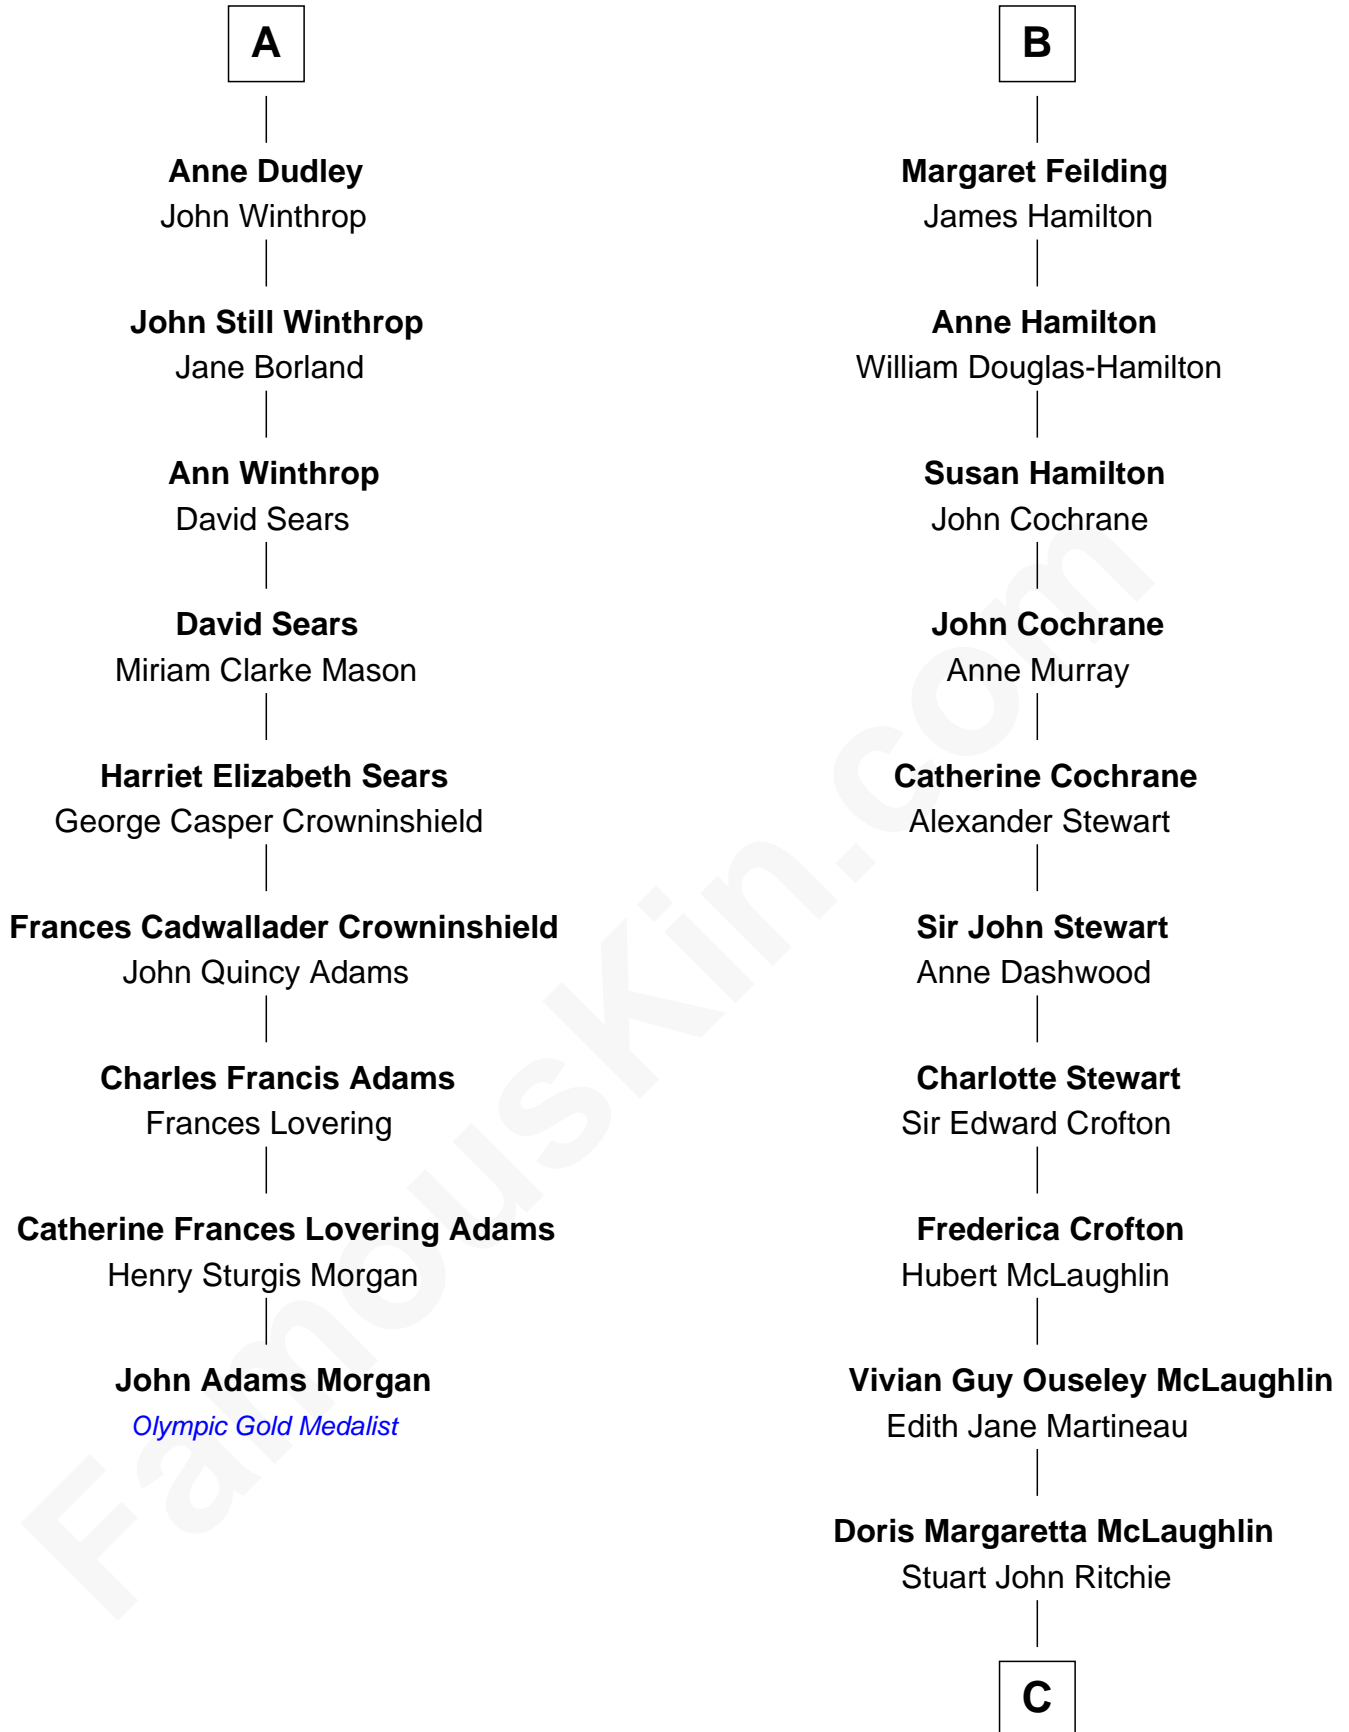

## Relationship Chart of

### John Adams Morgan

1952 Olympic Sailing Gold Medalist

15th cousin 3 times removed of

**Guy Ritchie**  
British Filmmaker

C

John Vivian Ritchie  
Amber Mary Parkinson

Guy Ritchie  
*British Filmmaker*

FamousKin.com