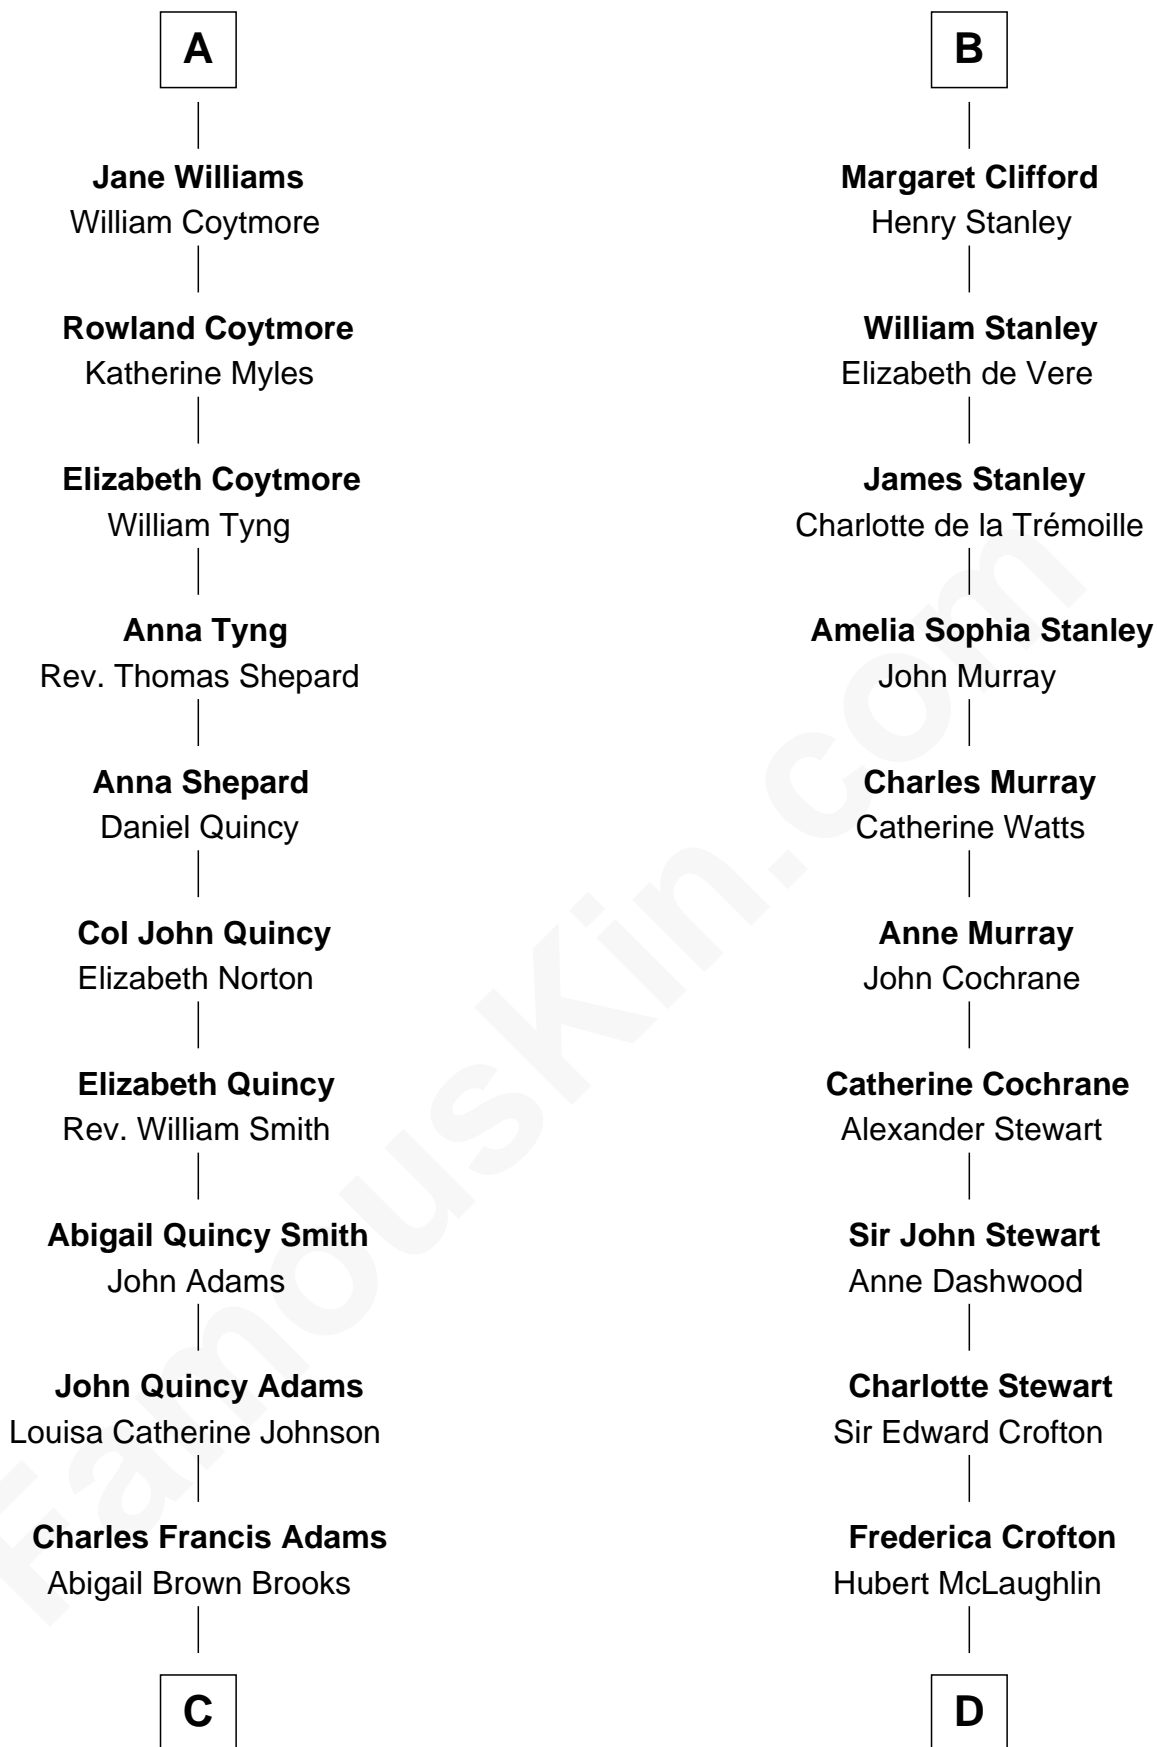

FamousKin.com

Relationship Chart of

John Adams Morgan
1952 Olympic Sailing Gold Medalist

20th cousin of

Guy Ritchie
British Filmmaker

Goronwy ap Ednyfed

C

John Quincy Adams
Frances Cadwallader Crowninshield

Charles Francis Adams
Frances Lovering

Catherine Frances Lovering Adams
Henry Sturgis Morgan

John Adams Morgan
Olympic Gold Medalist

D

Vivian Guy Ouseley McLaughlin
Edith Jane Martineau

Doris Margaretta McLaughlin
Stuart John Ritchie

John Vivian Ritchie
Amber Mary Parkinson

Guy Ritchie
British Filmmaker