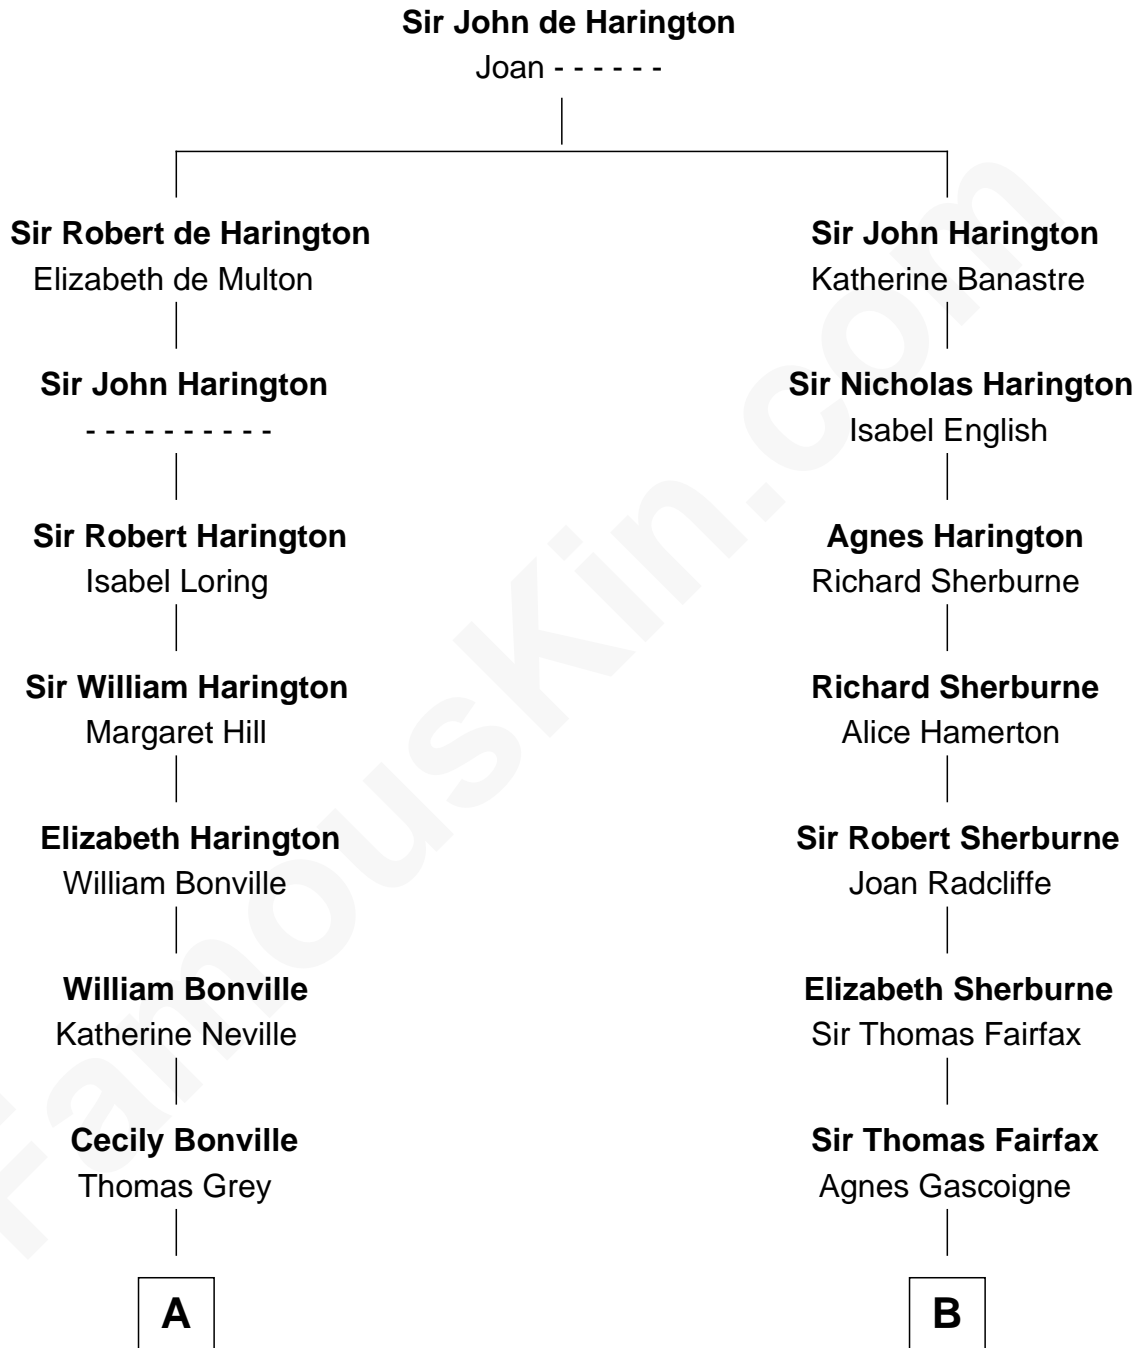

FamousKin.com

Relationship Chart of

John Adams Morgan
1952 Olympic Sailing Gold Medalist

20th cousin of

Guy Ritchie
British Filmmaker

C

Frances Cadwallader Crowninshield

John Quincy Adams