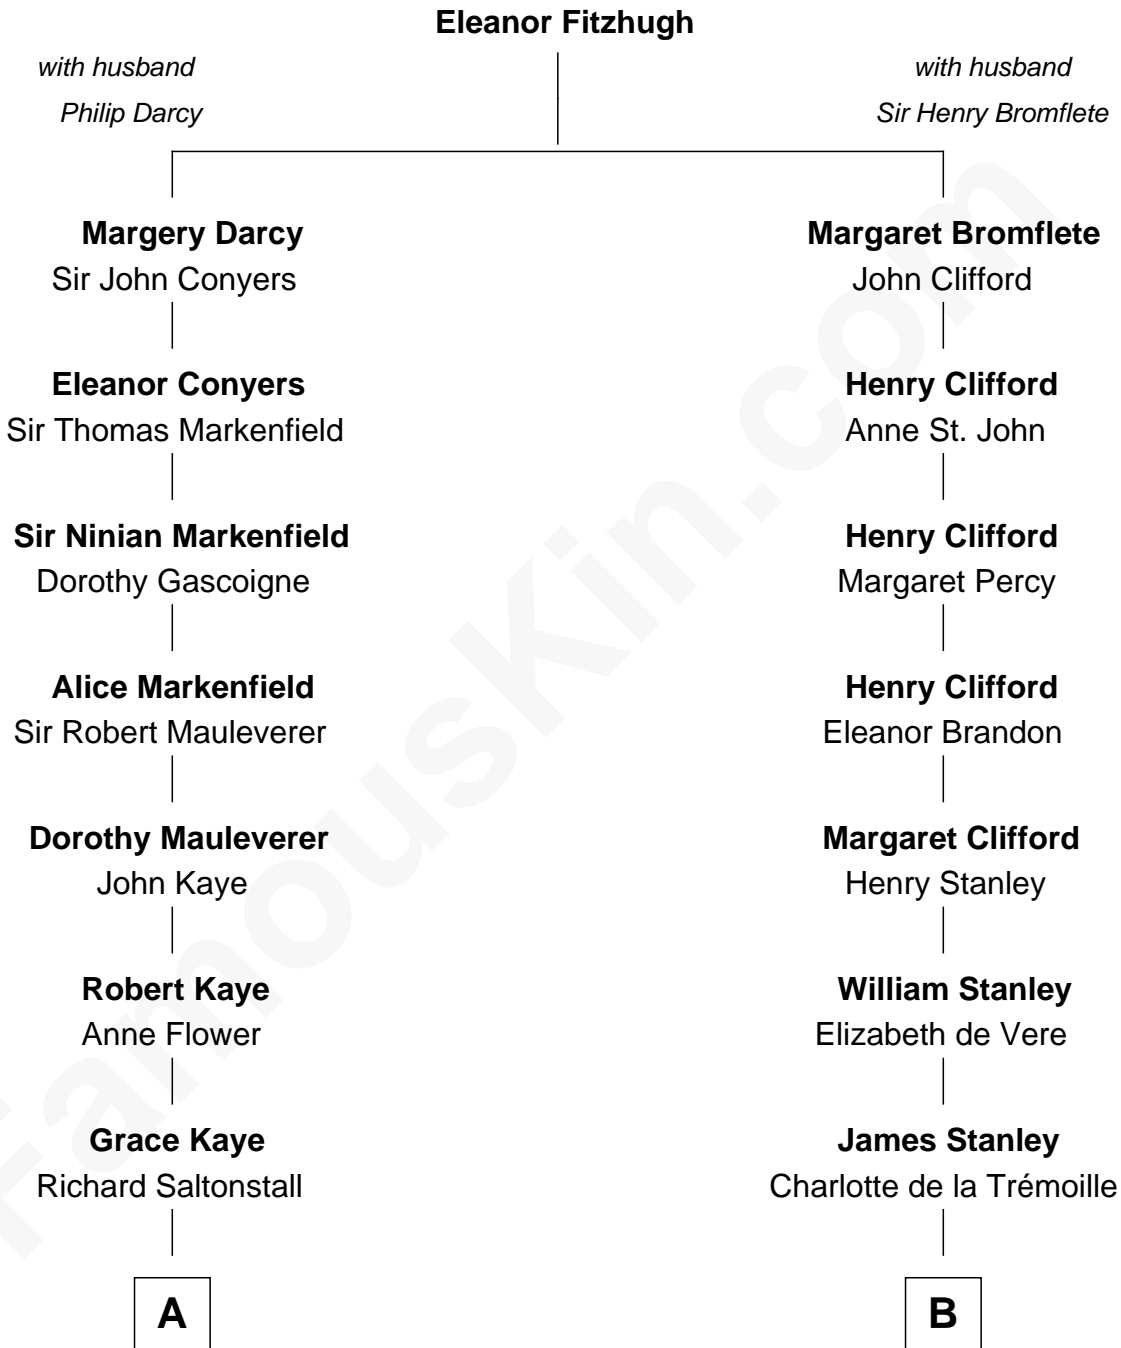

FamousKin.com

Relationship Chart of

John Adams Morgan

1952 Olympic Sailing Gold Medalist

17th cousin of

Guy Ritchie
British Filmmaker

A

Richard Saltonstall

Edward Brooks

Peter Chardon Brooks

Ann Gorham

Abigail Brown Brooks

Charles Francis Adams

John Quincy Adams

Frances Cadwallader Crowninshield

Charles Francis Adams