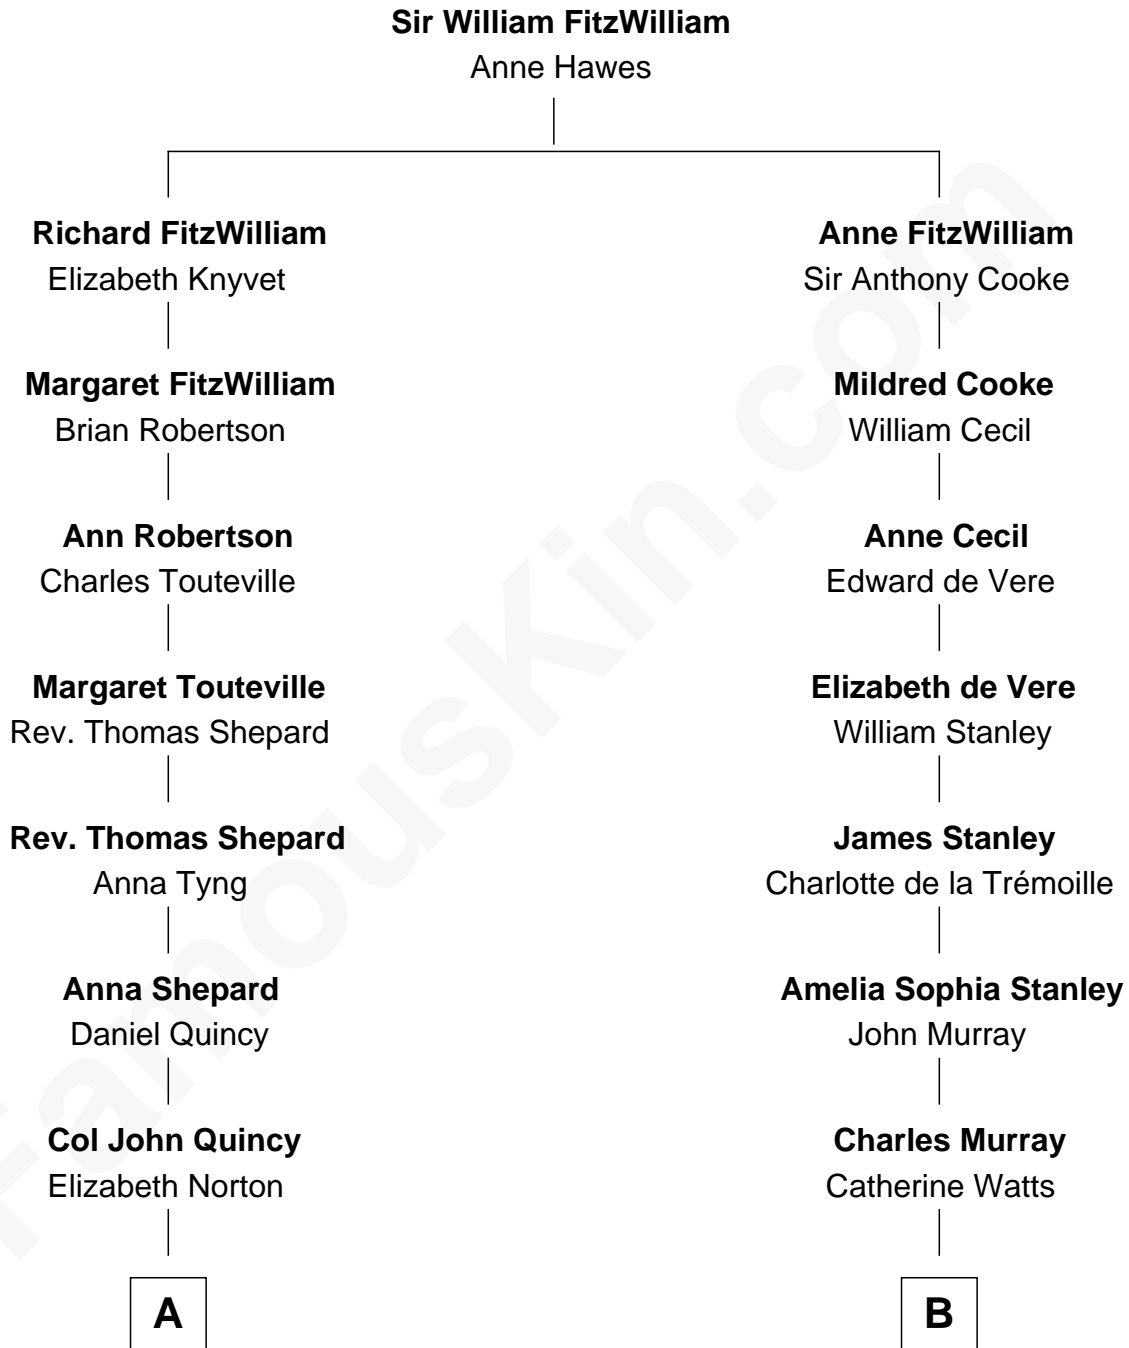

FamousKin.com Relationship Chart of

John Adams Morgan
1952 Olympic Sailing Gold Medalist

14th cousin 1 time removed of

Guy Ritchie
British Filmmaker

A

Elizabeth Quincy
Rev. William Smith

Abigail Quincy Smith
John Adams

John Quincy Adams
Louisa Catherine Johnson

Charles Francis Adams
Abigail Brown Brooks

John Quincy Adams
Frances Cadwallader Crowninshield

Charles Francis Adams
Frances Lovering

Catherine Frances Lovering Adams
Henry Sturgis Morgan