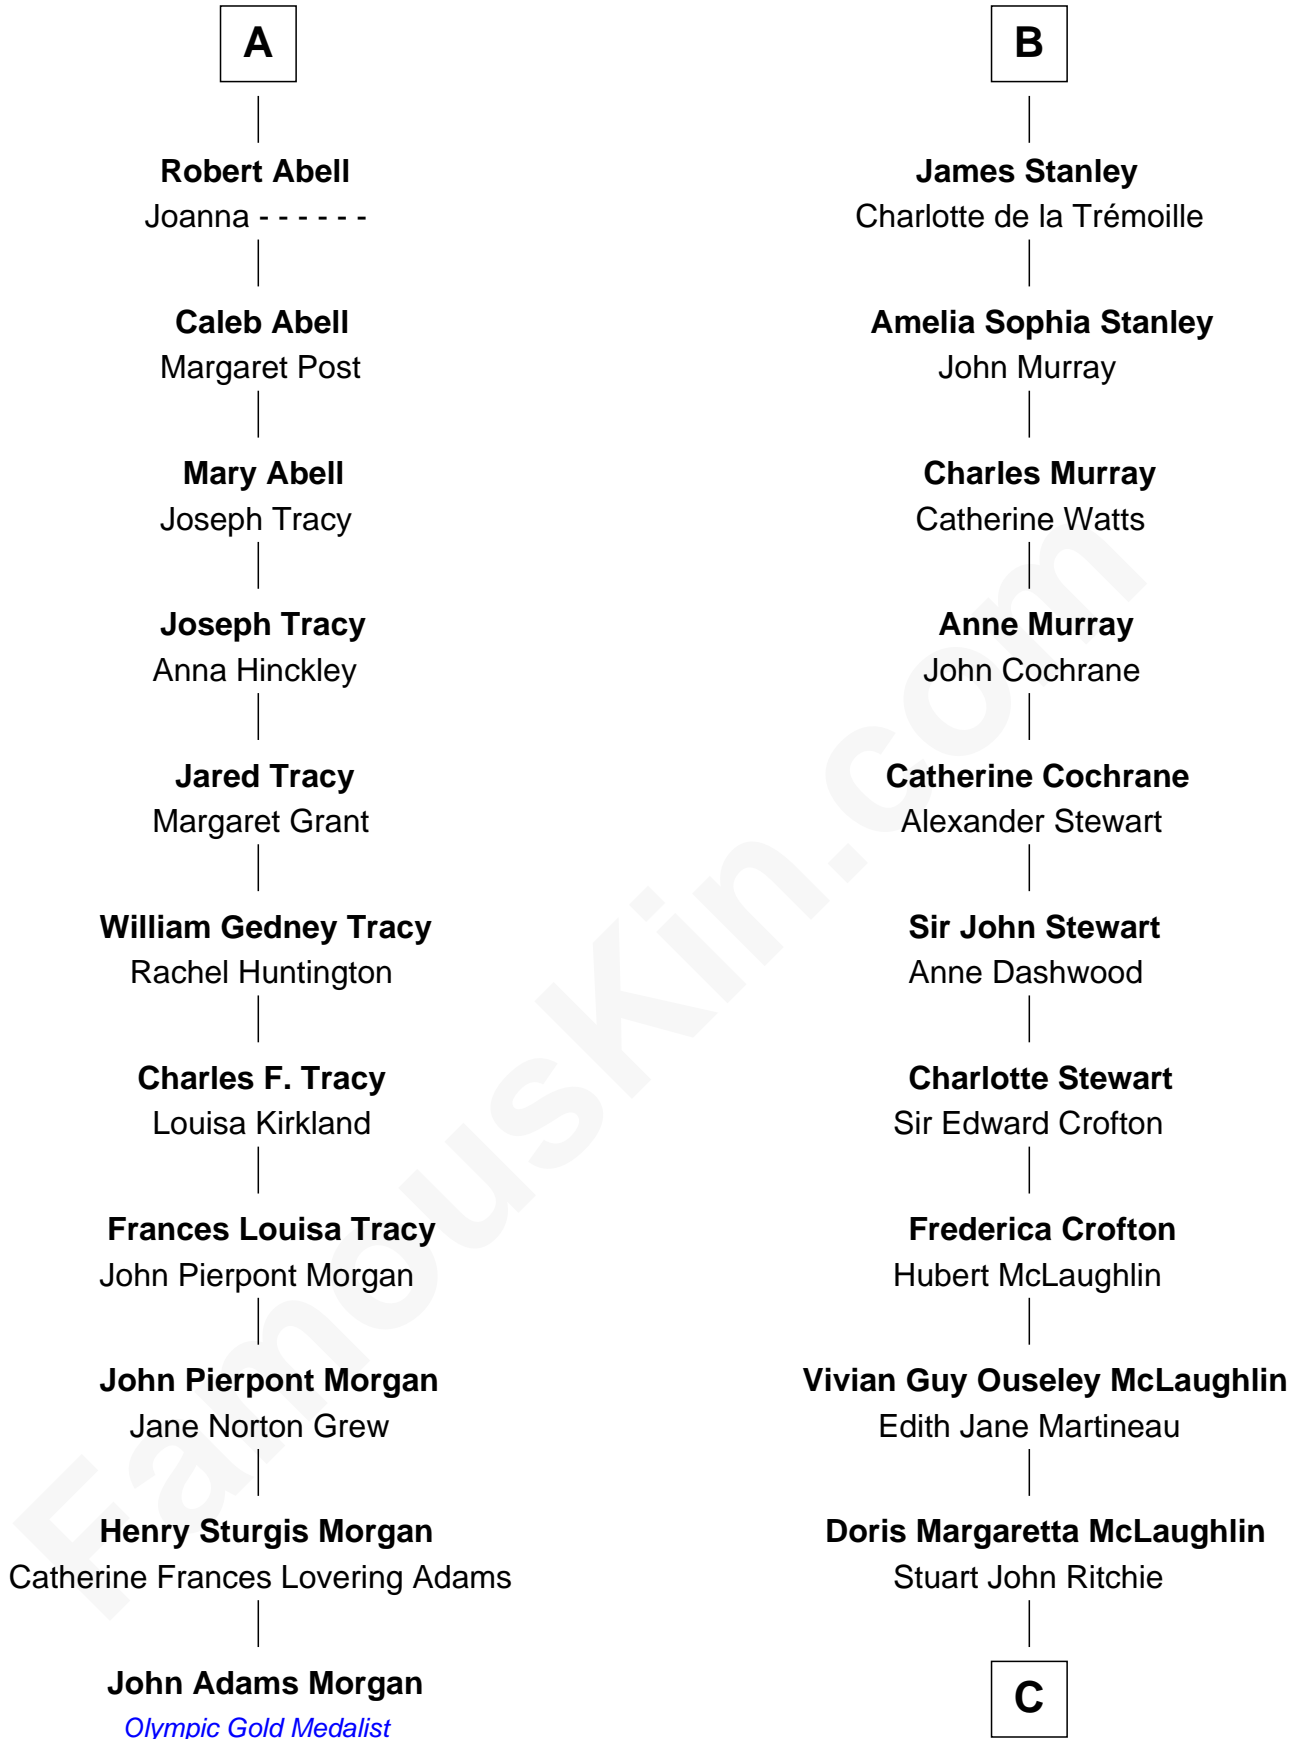

FamousKin.com Relationship Chart of

John Adams Morgan
1952 Olympic Sailing Gold Medalist

17th cousin 1 time removed of

Guy Ritchie
British Filmmaker

C

John Vivian Ritchie
Amber Mary Parkinson

Guy Ritchie
British Filmmaker

FamousKin.com