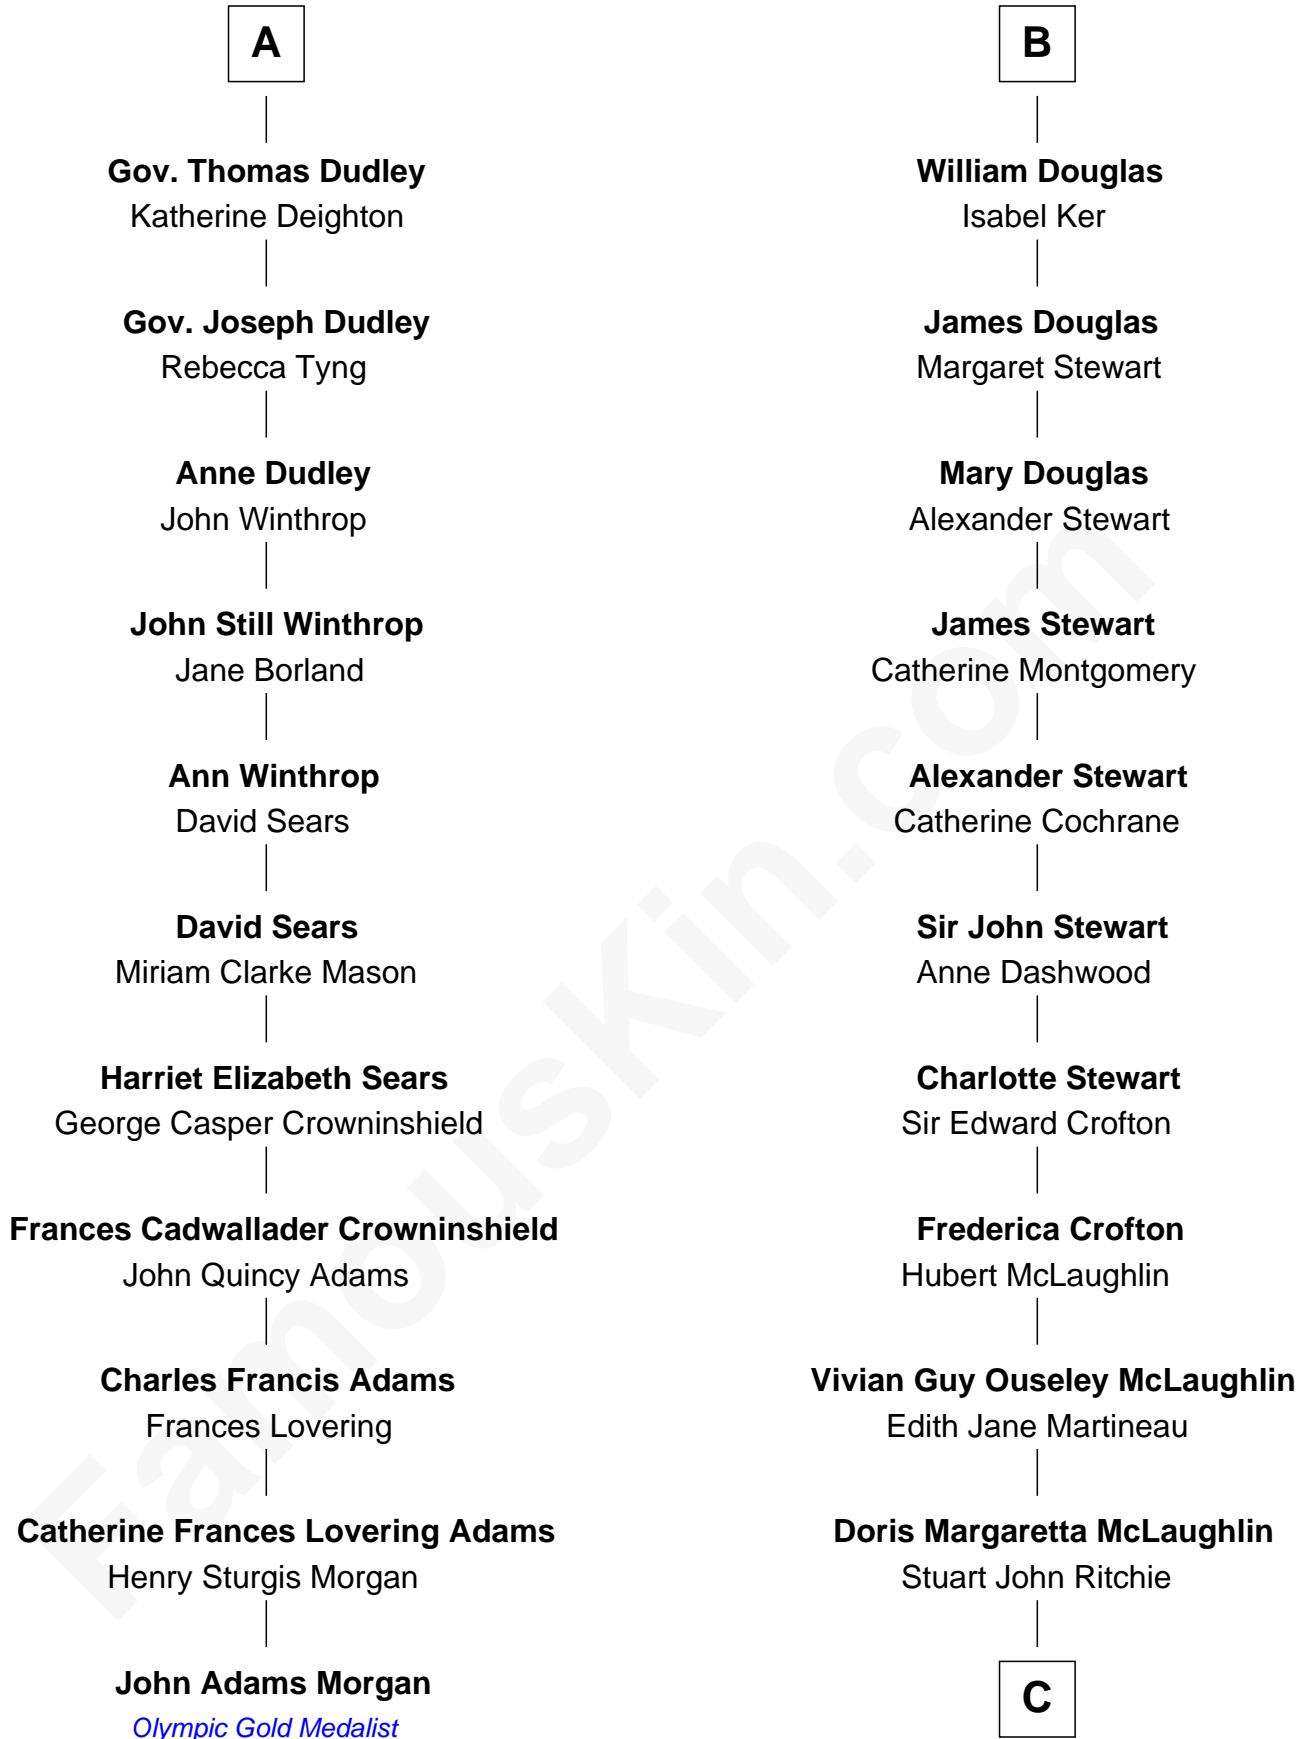

FamousKin.com Relationship Chart of

John Adams Morgan
1952 Olympic Sailing Gold Medalist

17th cousin 1 time removed of

Guy Ritchie
British Filmmaker

Sir Thomas de Holand
Alice Fitzalan

C

John Vivian Ritchie
Amber Mary Parkinson