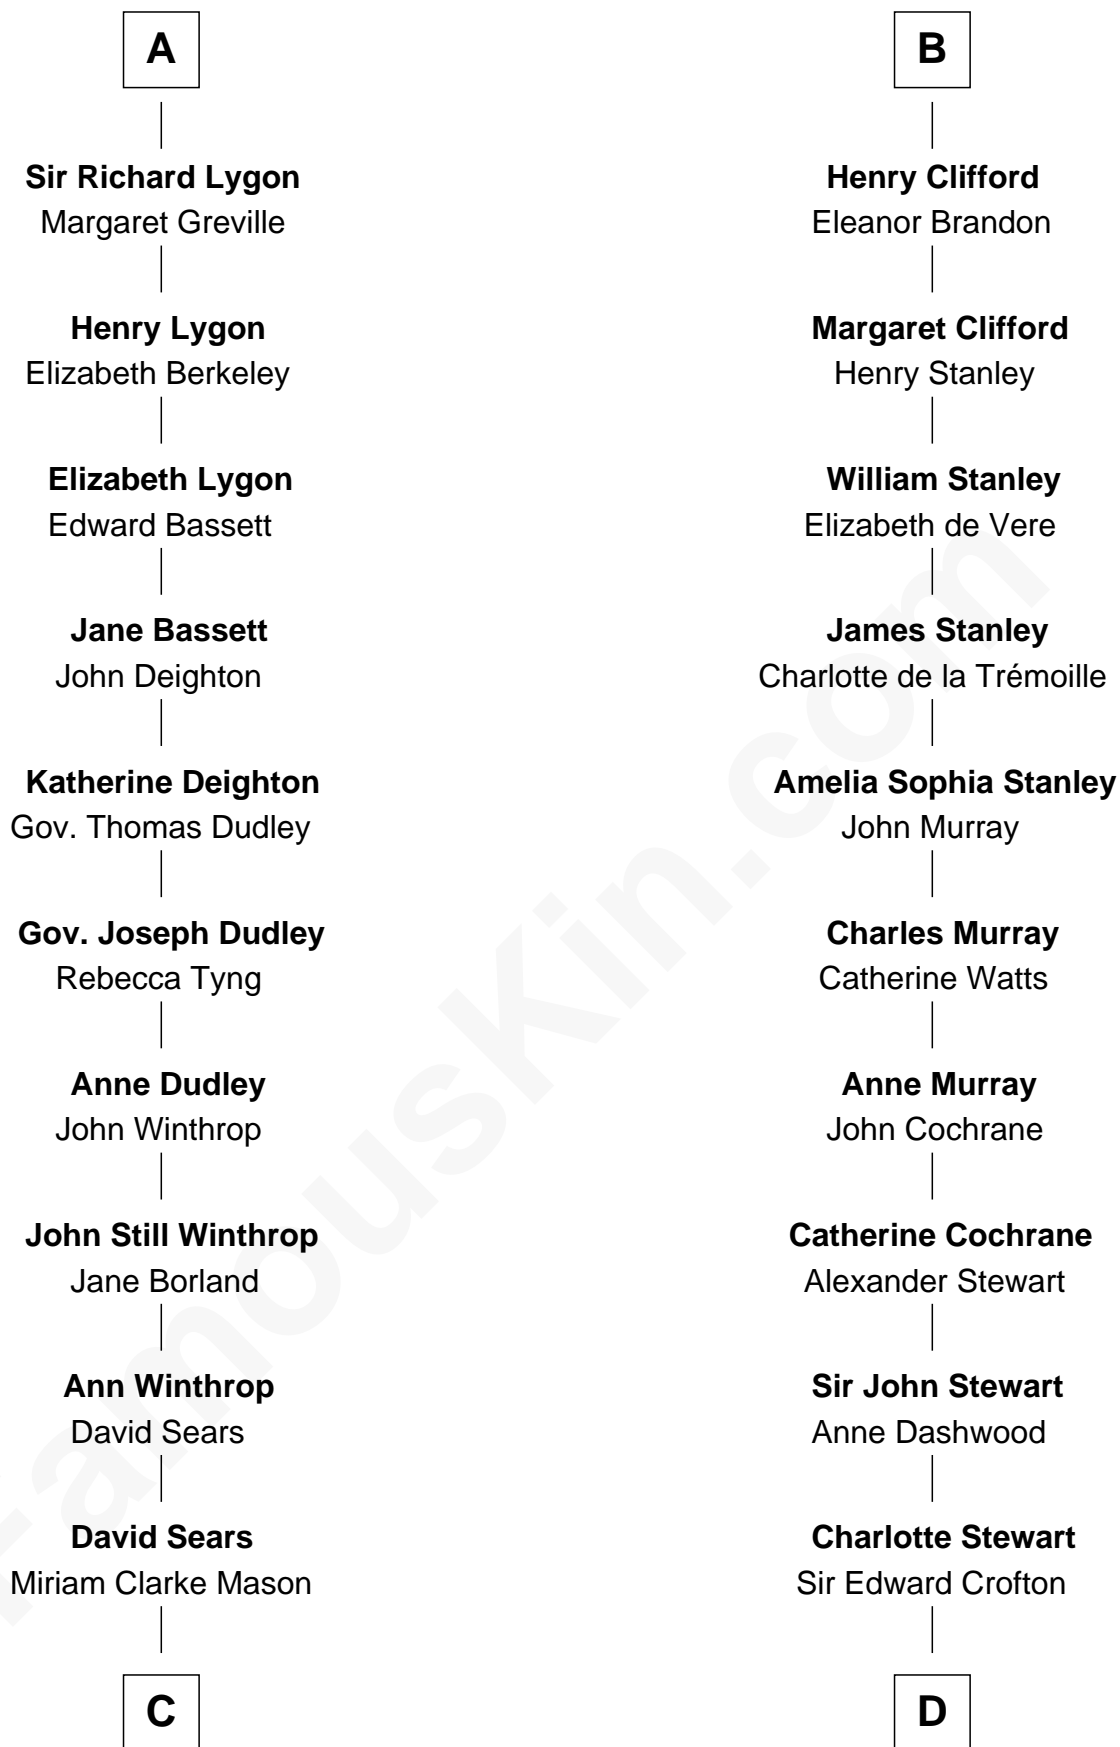

FamousKin.com

Relationship Chart of

John Adams Morgan

1952 Olympic Sailing Gold Medalist

21st cousin of

Guy Ritchie
British Filmmaker

Hugh le Despencer
Eleanor de Clare

Sir Edward le Despencer
Anne de Ferrers

Edward Despencer
Elizabeth Burghersh

Margaret Despencer
Robert de Ferrers

Sir Edmund Ferrers
Ellen Roche

Margaret Ferrers
John de Beauchamp

Sir Richard de Beauchamp
Elizabeth Stafford

Anne de Beauchamp
Sir Richard Lygon

A

Elizabeth le Despencer
Maurice de Berkeley

Thomas de Berkeley
Margaret de Lisle

Elizabeth de Berkeley
Richard de Beauchamp

Eleanor Beauchamp
Edmund Beaufort

Eleanor Beaufort
Sir Robert Spencer

Catherine Spencer
Henry Algernon Percy

Margaret Percy
Henry Clifford

B

C

Harriet Elizabeth Sears
George Casper Crowninshield

Frances Cadwallader Crowninshield
John Quincy Adams

Charles Francis Adams
Frances Lovering

Catherine Frances Lovering Adams
Henry Sturgis Morgan