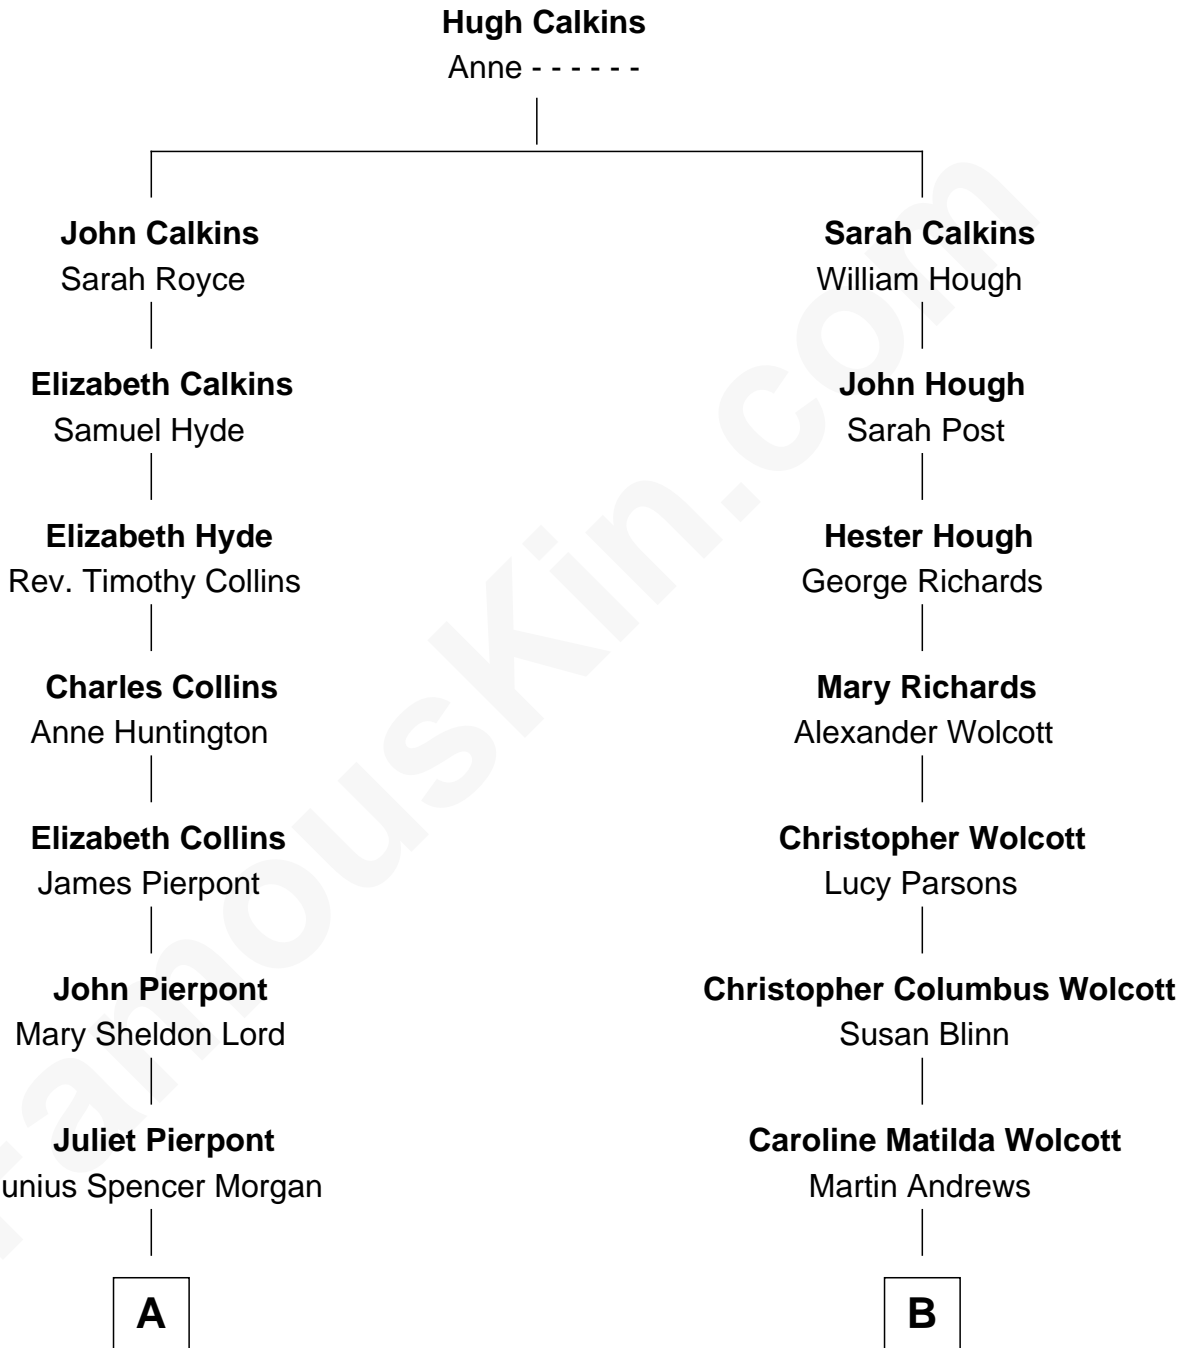

# FamousKin.com Relationship Chart of

**John Adams Morgan**  
*1952 Olympic Sailing Gold Medalist*

8th cousin 2 times removed of

**Buckminster Fuller**  
*Author, Architect, and Inventor*

**A**

**John Pierpont Morgan**  
Frances Louisa Tracy

**John Pierpont Morgan**  
Jane Norton Grew

**Henry Sturgis Morgan**  
Catherine Frances Lovering Adams

**John Adams Morgan**  
*Olympic Gold Medalist*

**B**

**Caroline Wolcott Andrews**  
Richard Buckminster Fuller