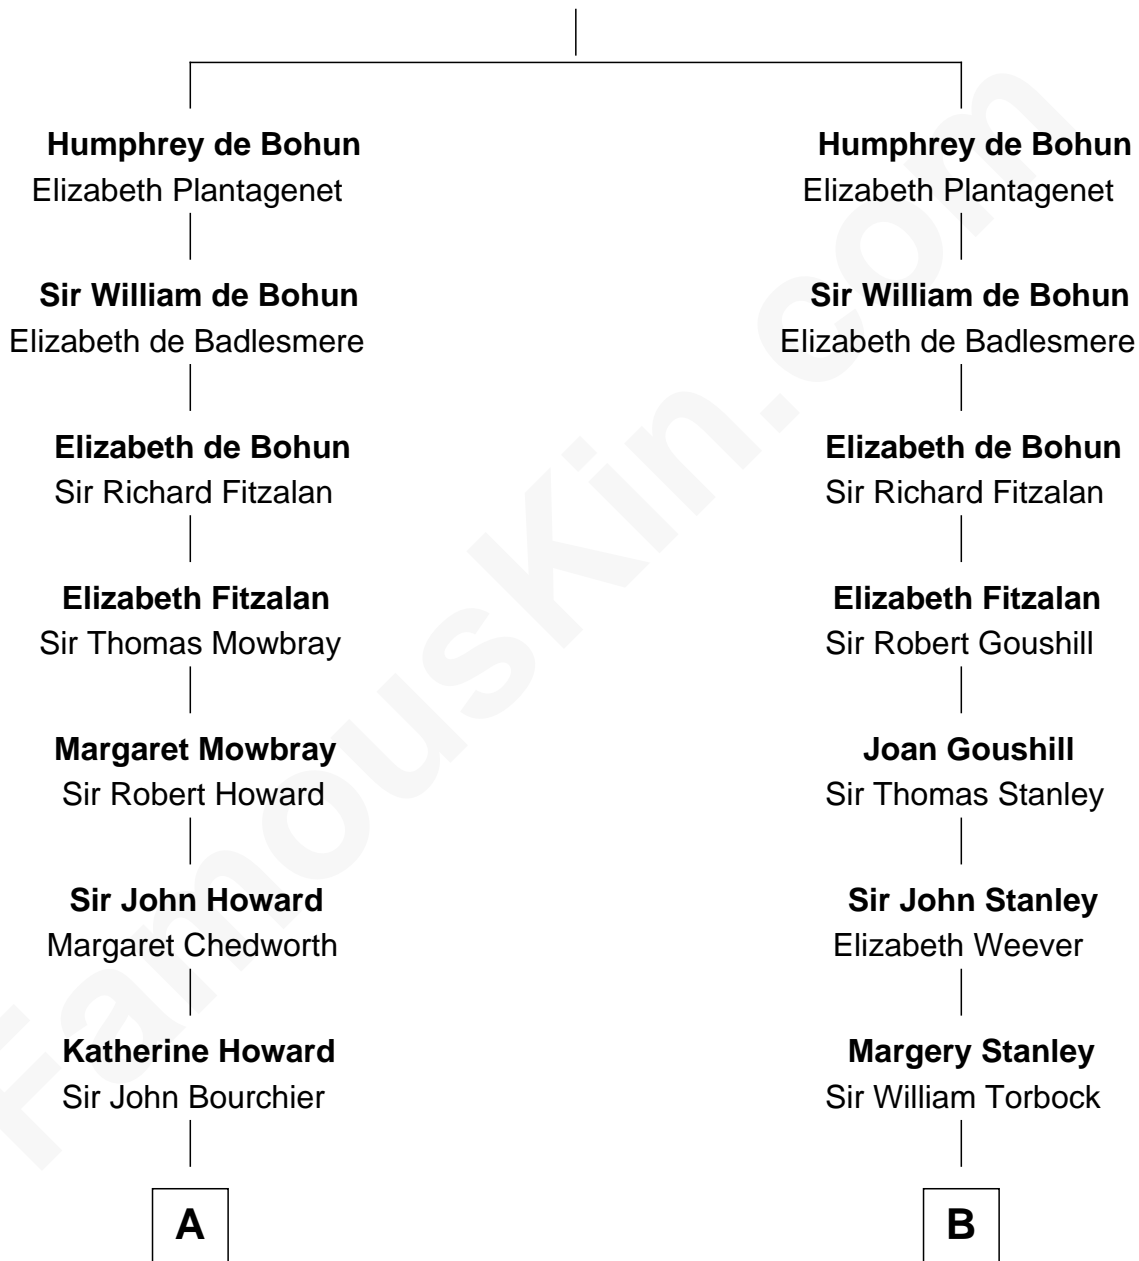

FamousKin.com Relationship Chart of

John Adams Morgan
1952 Olympic Sailing Gold Medalist

19th cousin 2 times removed of

Buckminster Fuller
Author, Architect, and Inventor

Humphrey de Bohun
Maud de Fiennes

C

Abigail Brown Brooks

Charles Francis Adams

John Quincy Adams

Frances Cadwallader Crowninshield

Charles Francis Adams

Frances Lovering

Catherine Frances Lovering Adams