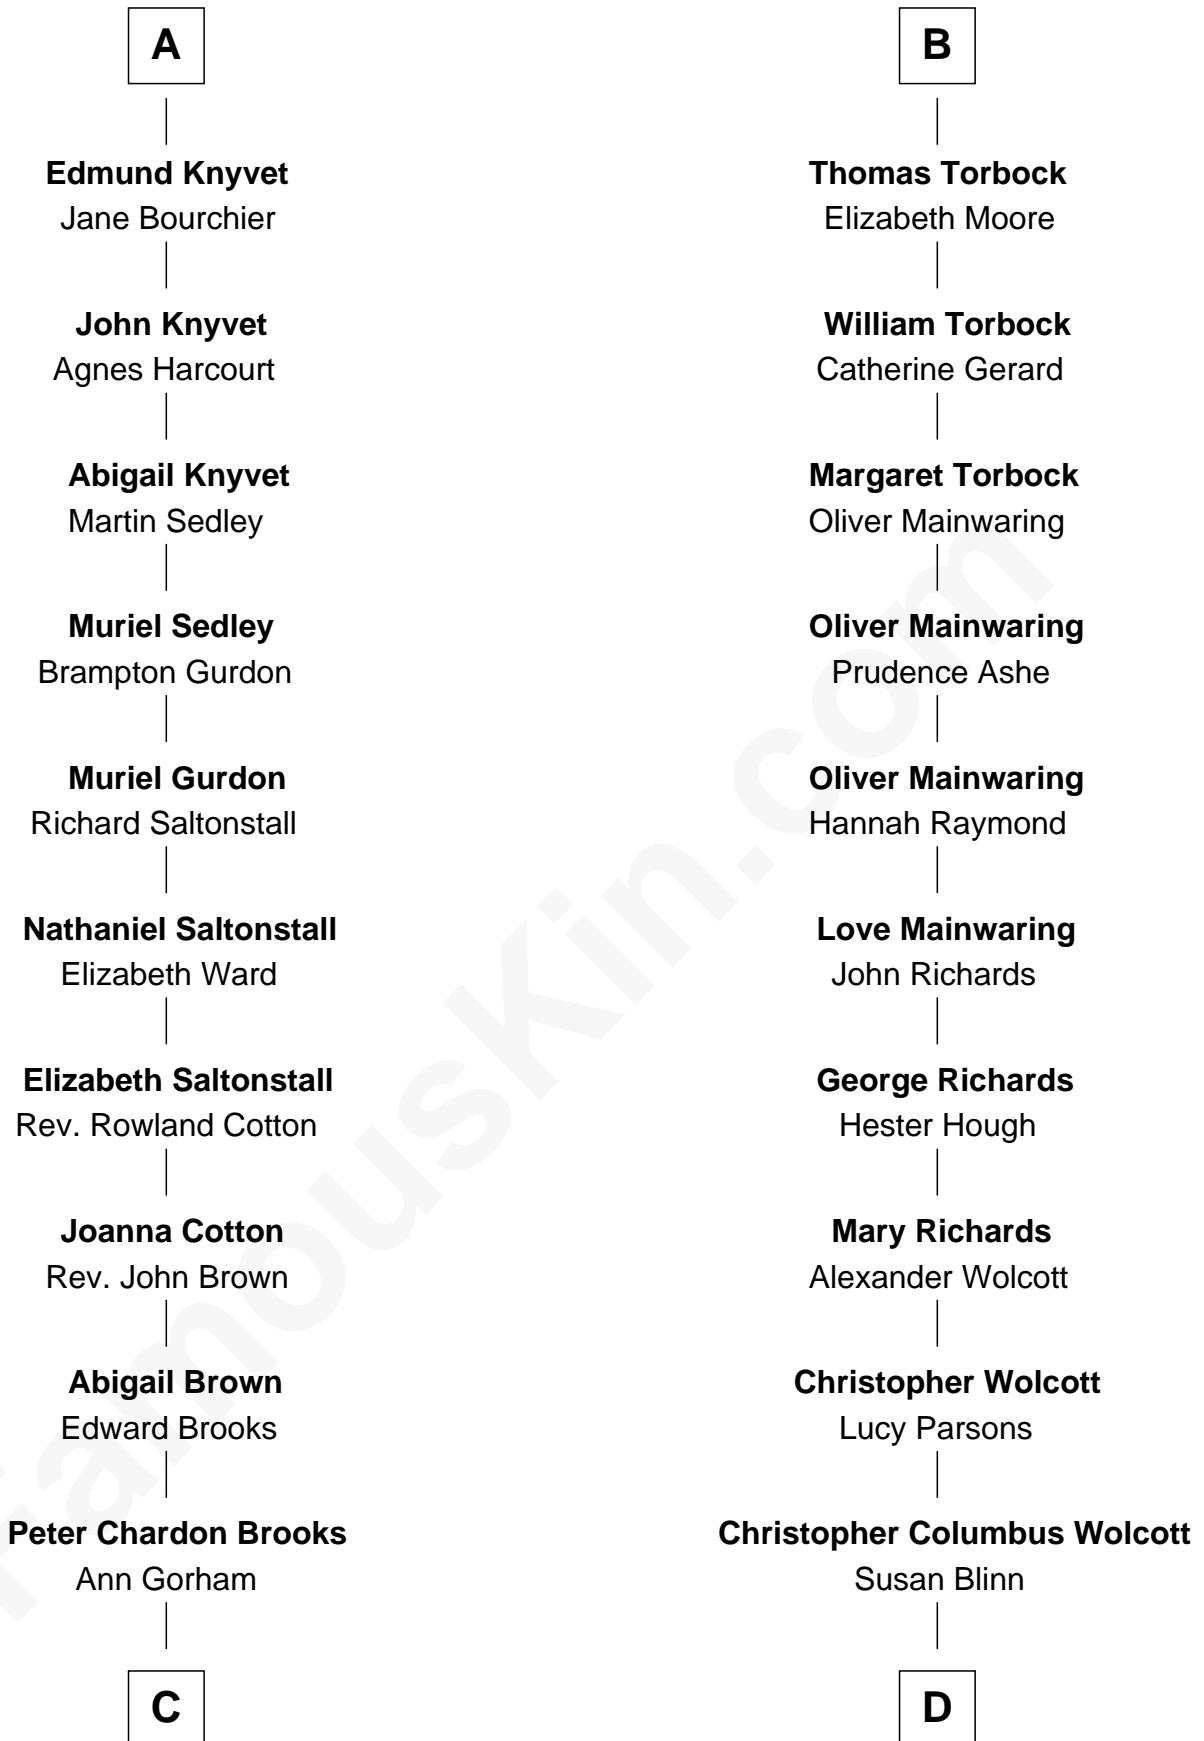

FamousKin.com Relationship Chart of

John Adams Morgan
1952 Olympic Sailing Gold Medalist

19th cousin 2 times removed of

Buckminster Fuller
Author, Architect, and Inventor

Gunselm de Badlesmere

C

Abigail Brown Brooks

Charles Francis Adams

John Quincy Adams

Frances Cadwallader Crowninshield

Charles Francis Adams

Frances Lovering

Catherine Frances Lovering Adams

Henry Sturgis Morgan

John Adams Morgan