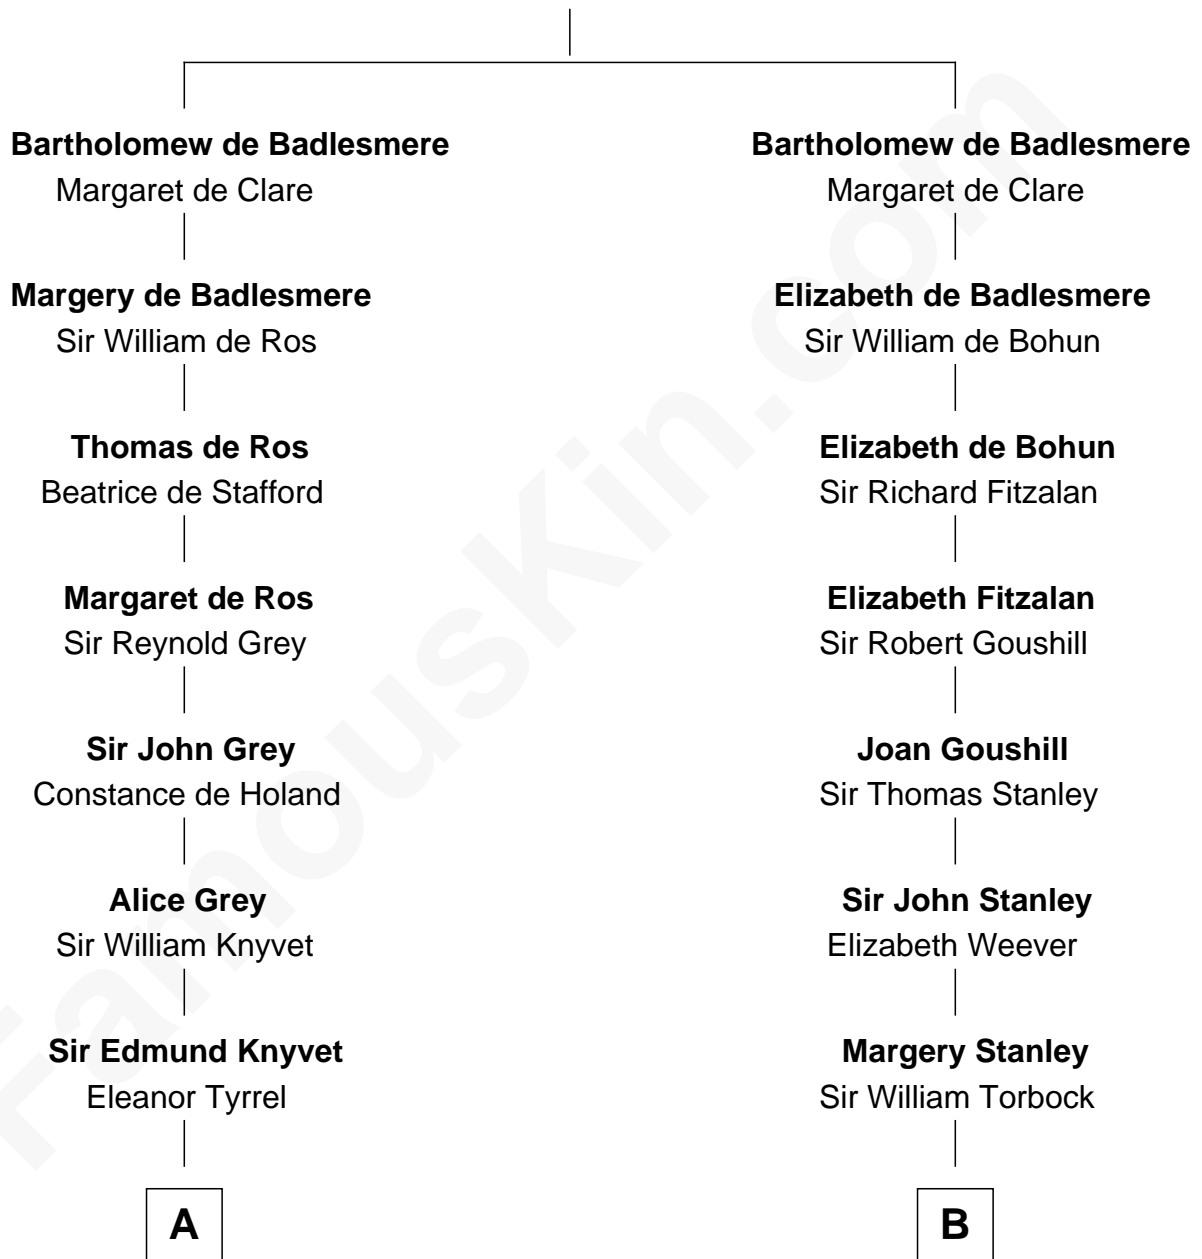

FamousKin.com Relationship Chart of

John Adams Morgan
1952 Olympic Sailing Gold Medalist

19th cousin 2 times removed of

Buckminster Fuller
Author, Architect, and Inventor

Gunselm de Badlesmere

C

Abigail Brown Brooks

Charles Francis Adams

John Quincy Adams

Frances Cadwallader Crowninshield

Charles Francis Adams

Frances Lovering

Catherine Frances Lovering Adams

Henry Sturgis Morgan

John Adams Morgan

Olympic Gold Medalist

D

Caroline Matilda Wolcott

Martin Andrews

Caroline Wolcott Andrews

Richard Buckminster Fuller

Buckminster Fuller

Author, Architect, and Inventor