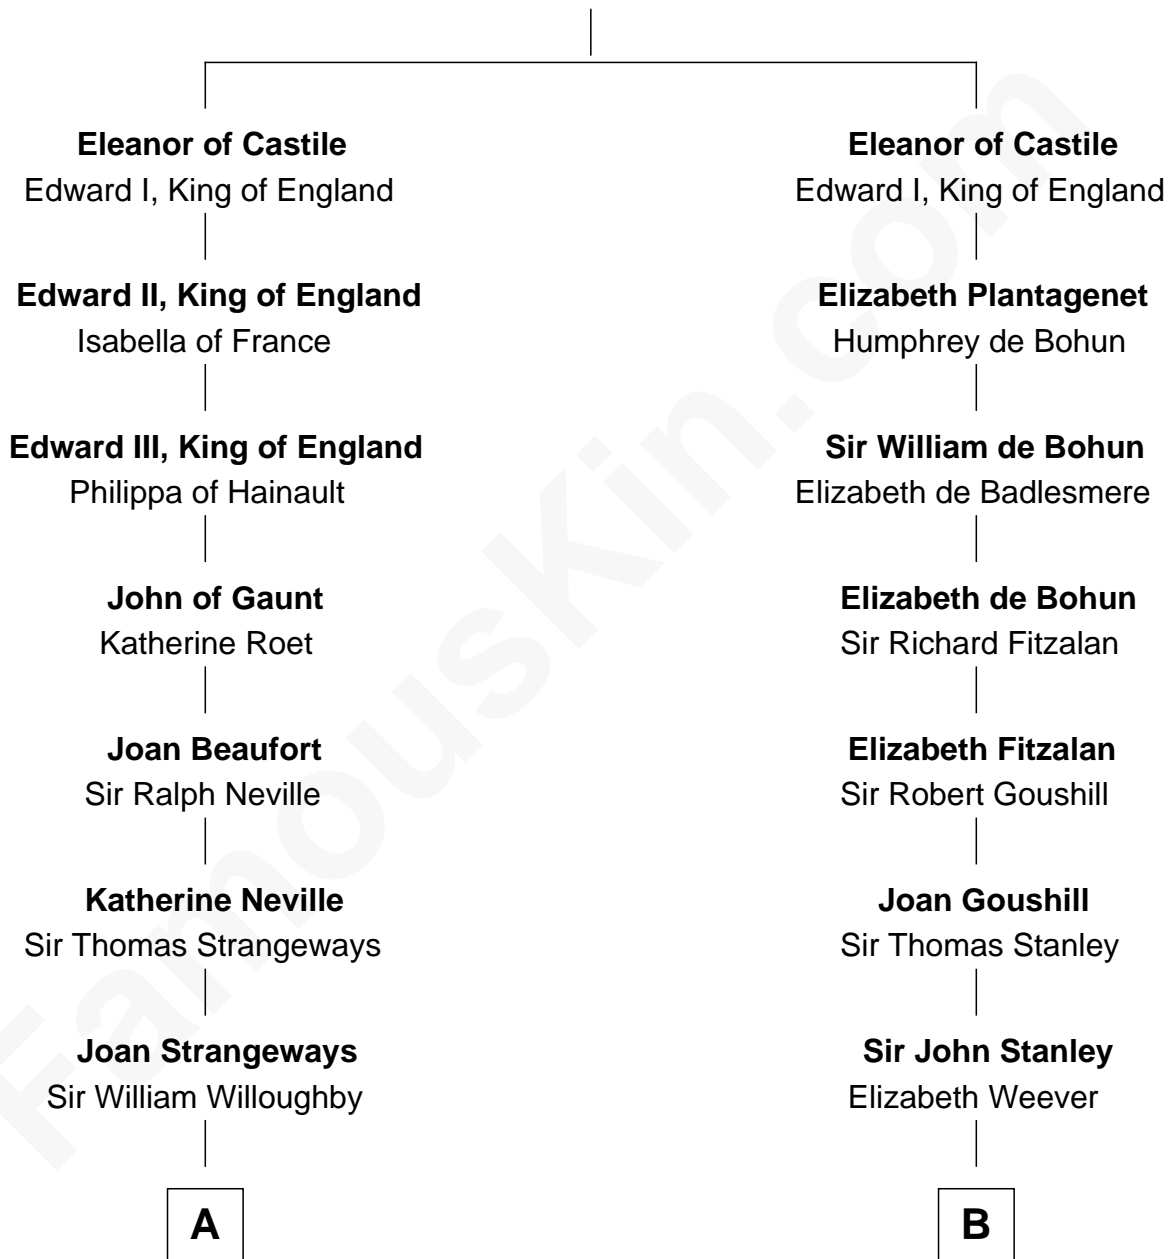

FamousKin.com Relationship Chart of

John Adams Morgan
1952 Olympic Sailing Gold Medalist

20th cousin 1 time removed of

Buckminster Fuller
Author, Architect, and Inventor

Ferdinand III, King of Castile
Joanna of Ponthieu

C

Harriet Elizabeth Sears
George Casper Crowninshield

Frances Cadwallader Crowninshield
John Quincy Adams

Charles Francis Adams
Frances Lovering

Catherine Frances Lovering Adams
Henry Sturgis Morgan

John Adams Morgan
Olympic Gold Medalist