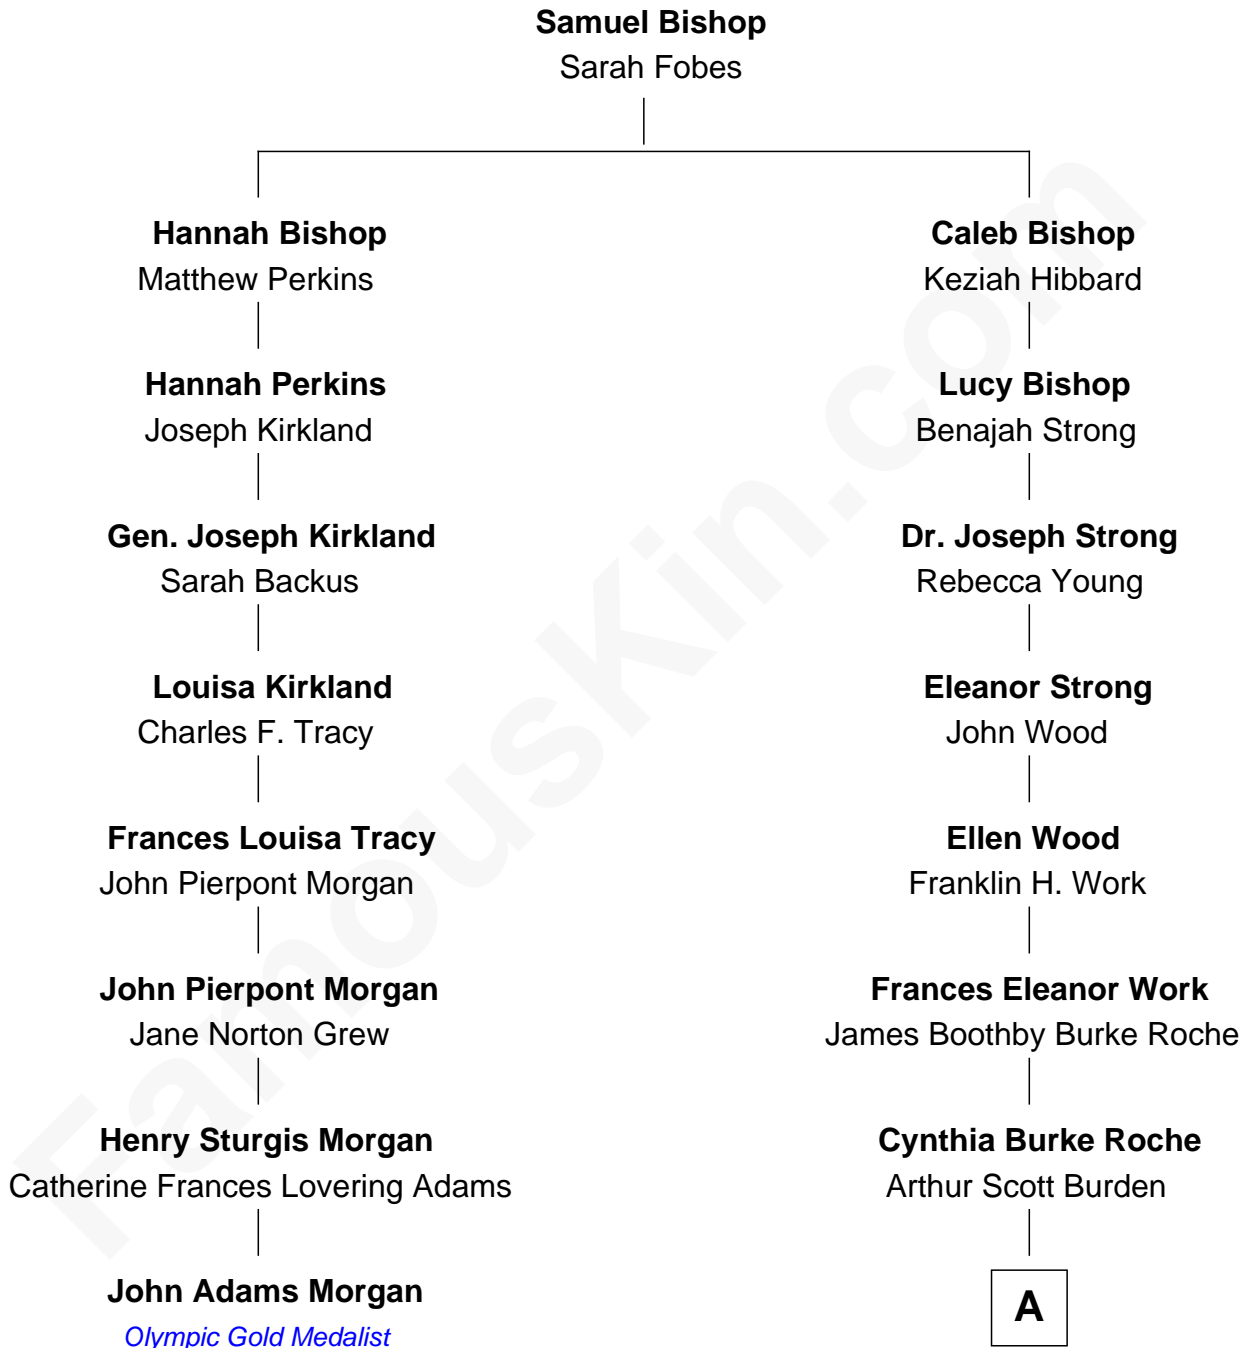

FamousKin.com

Relationship Chart of

John Adams Morgan

1952 Olympic Sailing Gold Medalist

7th cousin 2 times removed of

Oliver Platt
Movie Actor

A

Eileen Burden
Walter Maynard

Sheila Maynard
Nicholas Platt

Oliver Platt
Movie Actor

FamousKin.com