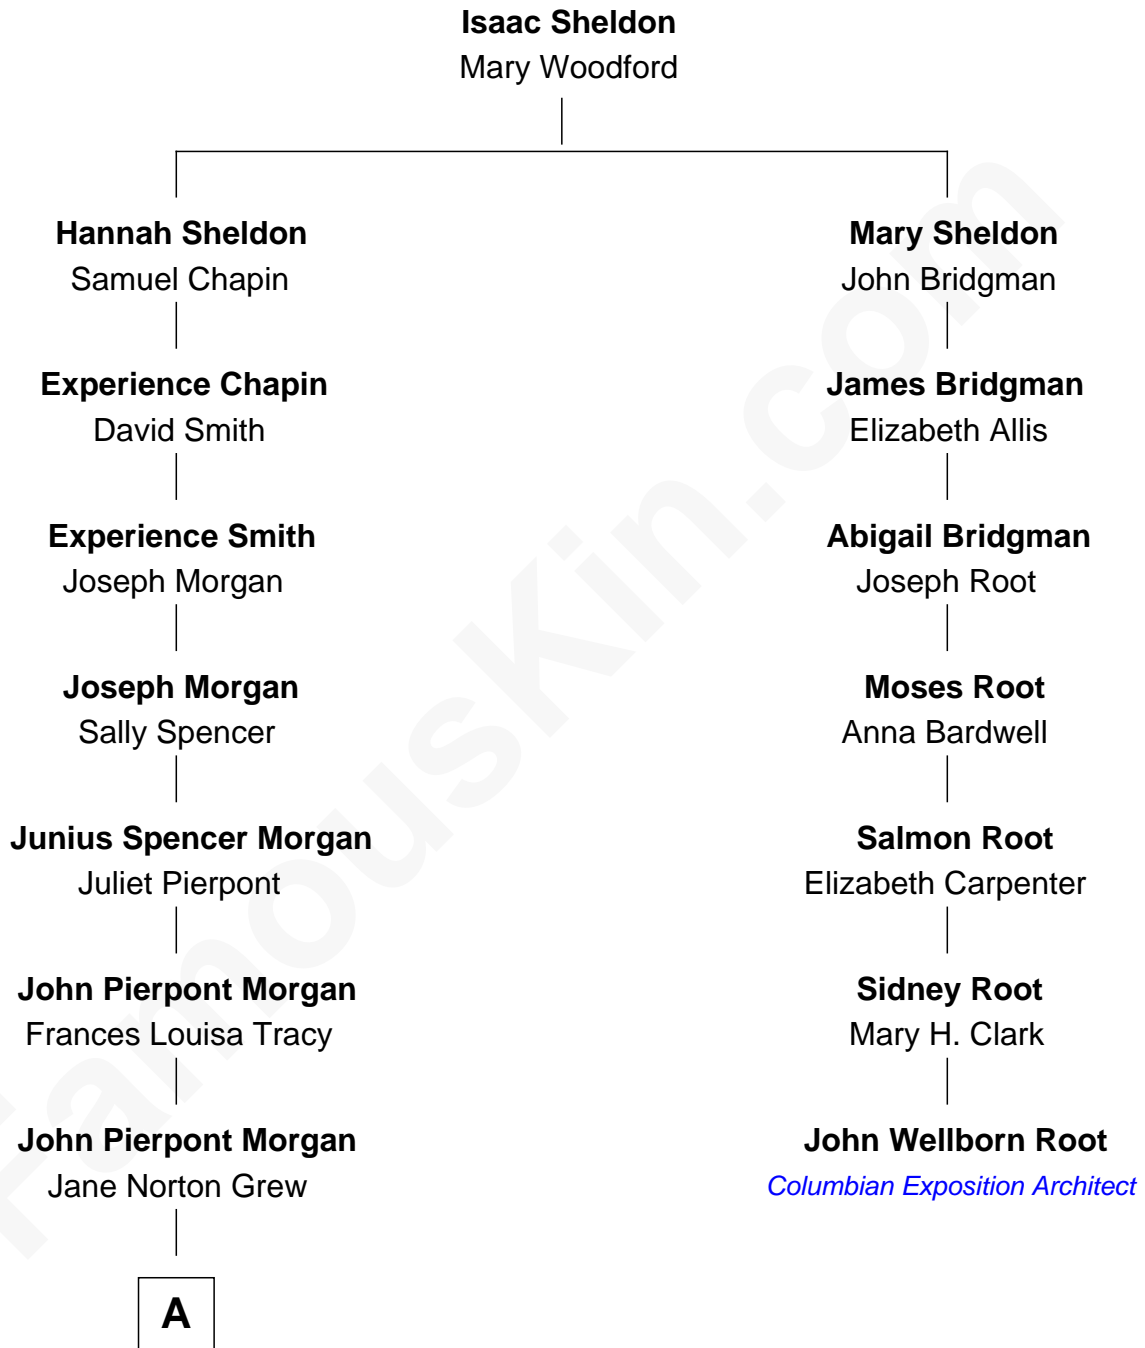

# FamousKin.com Relationship Chart of

**John Adams Morgan**  
1952 Olympic Sailing Gold Medalist

6th cousin 2 times removed of

**John Wellborn Root**  
1893 Chicago Columbian Exposition Architect

**A**

Henry Sturgis Morgan  
Catherine Frances Lovering Adams