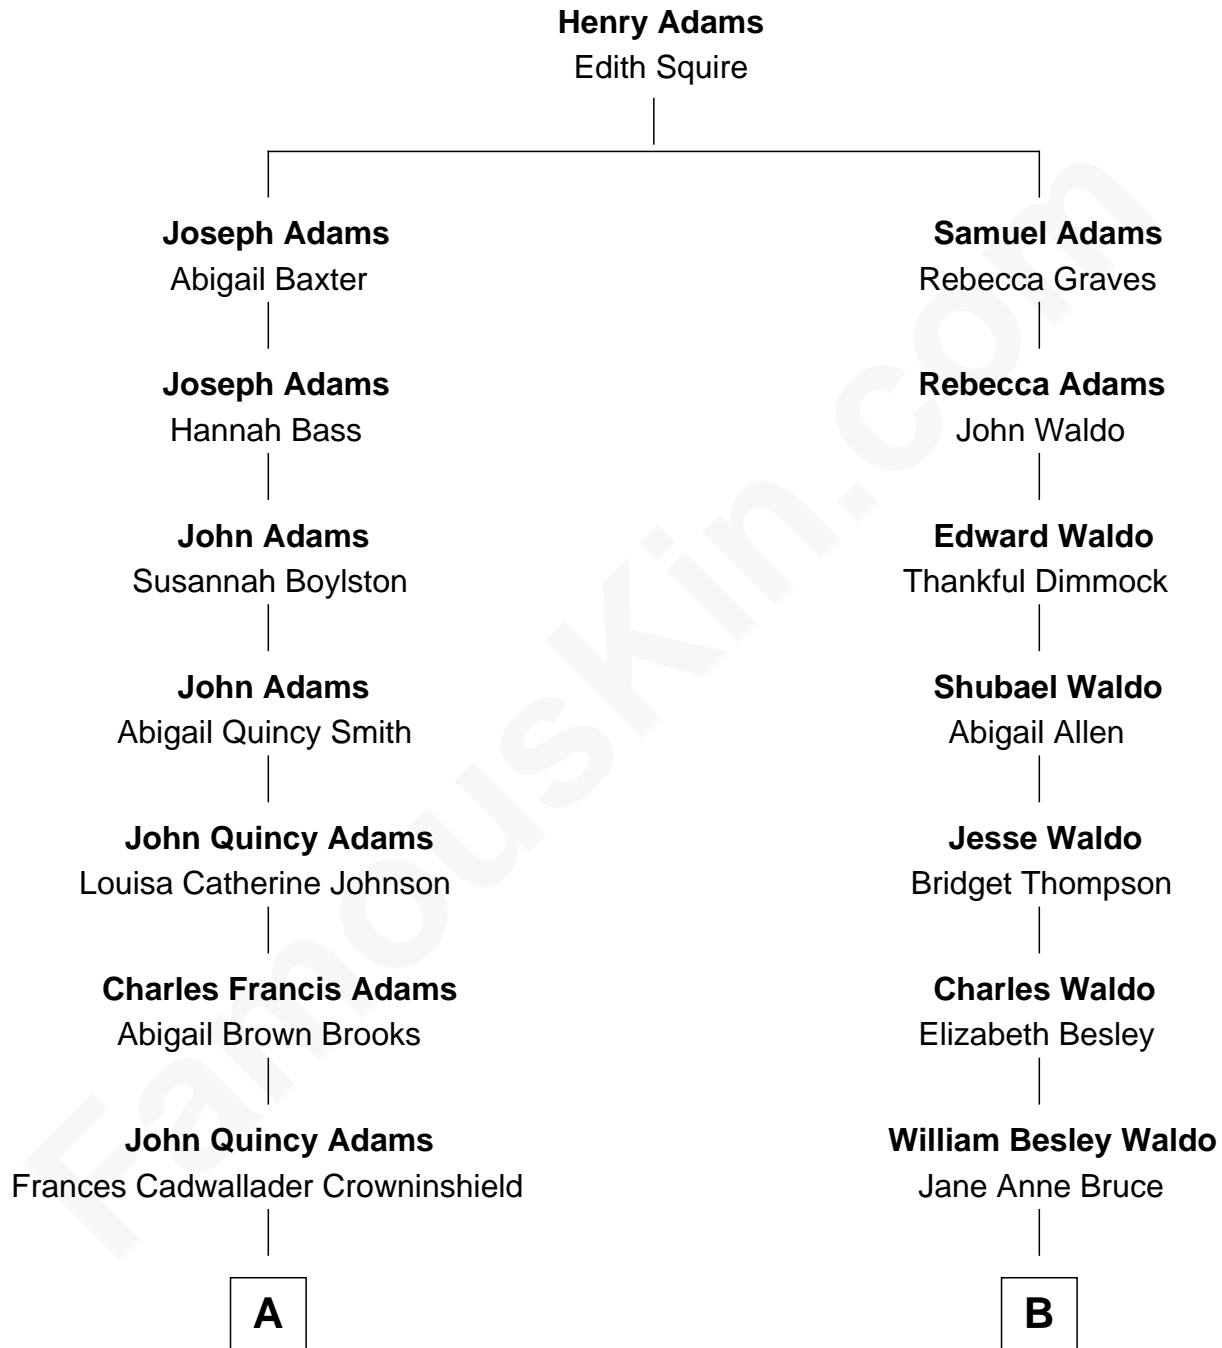

FamousKin.com Relationship Chart of

John Adams Morgan
1952 Olympic Sailing Gold Medalist

9th cousin 1 time removed of

Lee Remick
Movie Actress

A

Charles Francis Adams

Frances Lovering

Catherine Frances Lovering Adams

Henry Sturgis Morgan

John Adams Morgan

Olympic Gold Medalist

B

John Bruce Waldo

Helen Brett

Lewis Howell Waldo

Eliza Gertrude Duffield

Margaret Gertrude Waldo

Frank Edwin Remick

Lee Remick

Movie Actress