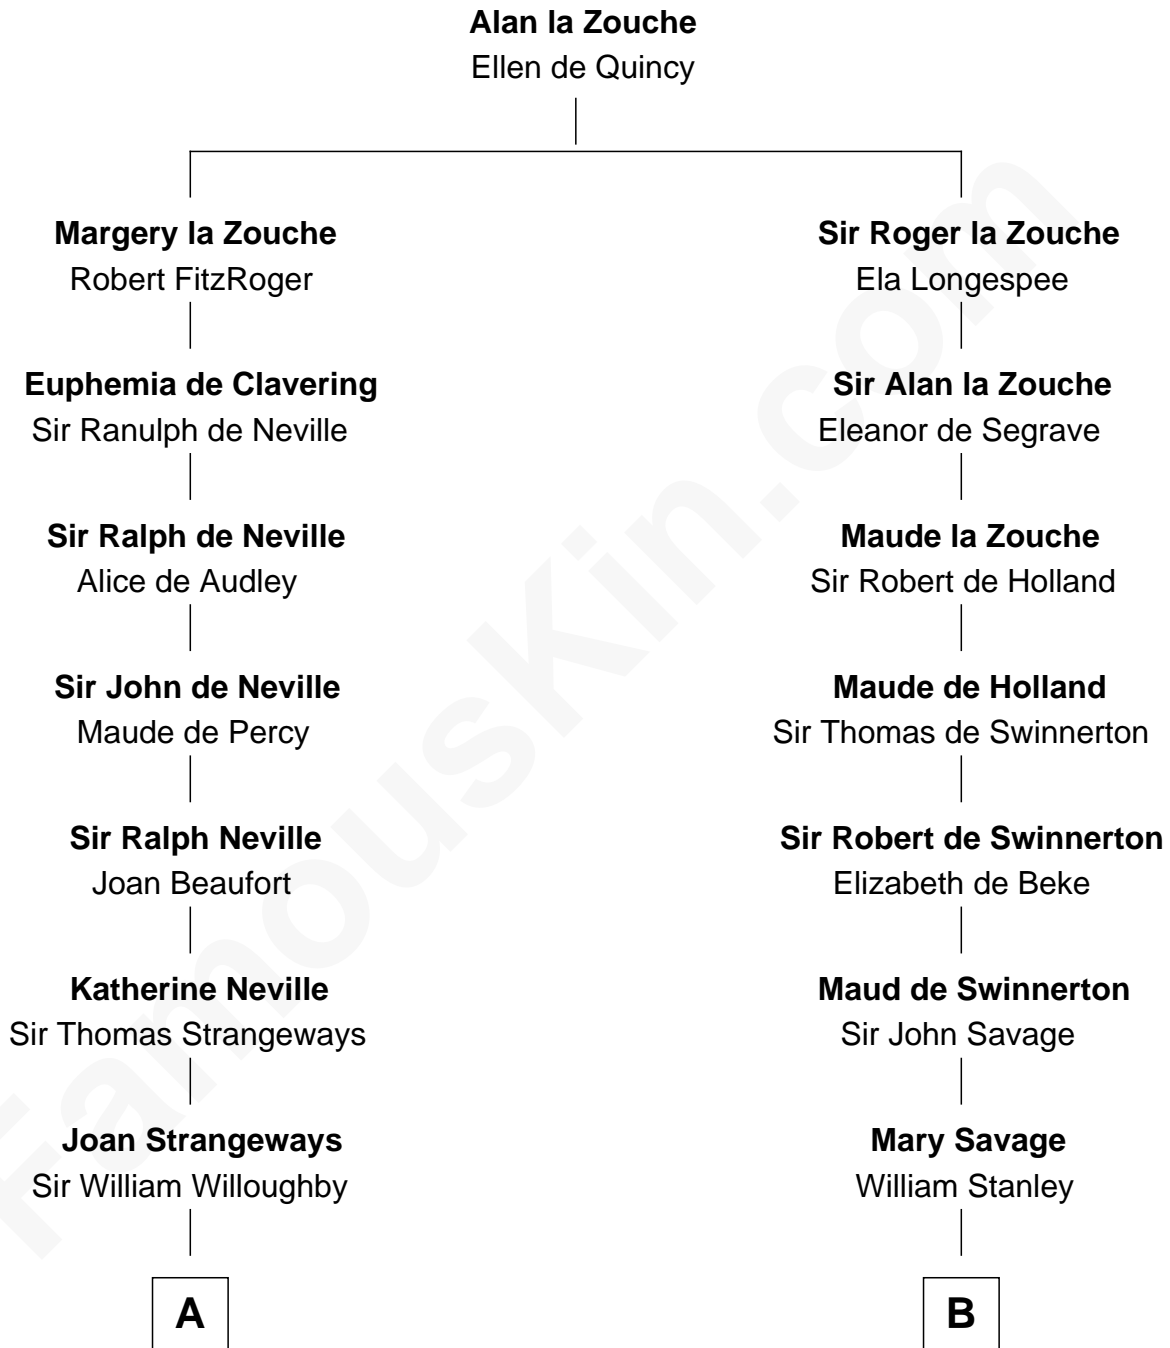

FamousKin.com Relationship Chart of

John Adams Morgan
1952 Olympic Sailing Gold Medalist

21st cousin of

Thomas Hunt Morgan
Nobel Prize Winner in Physiology or Medicine

C

Harriet Elizabeth Sears
George Casper Crowninshield

Frances Cadwallader Crowninshield
John Quincy Adams

Charles Francis Adams
Frances Lovering

Catherine Frances Lovering Adams
Henry Sturgis Morgan

John Adams Morgan
Olympic Gold Medalist

D

Elizabeth Tayloe
Col. Edward Lloyd