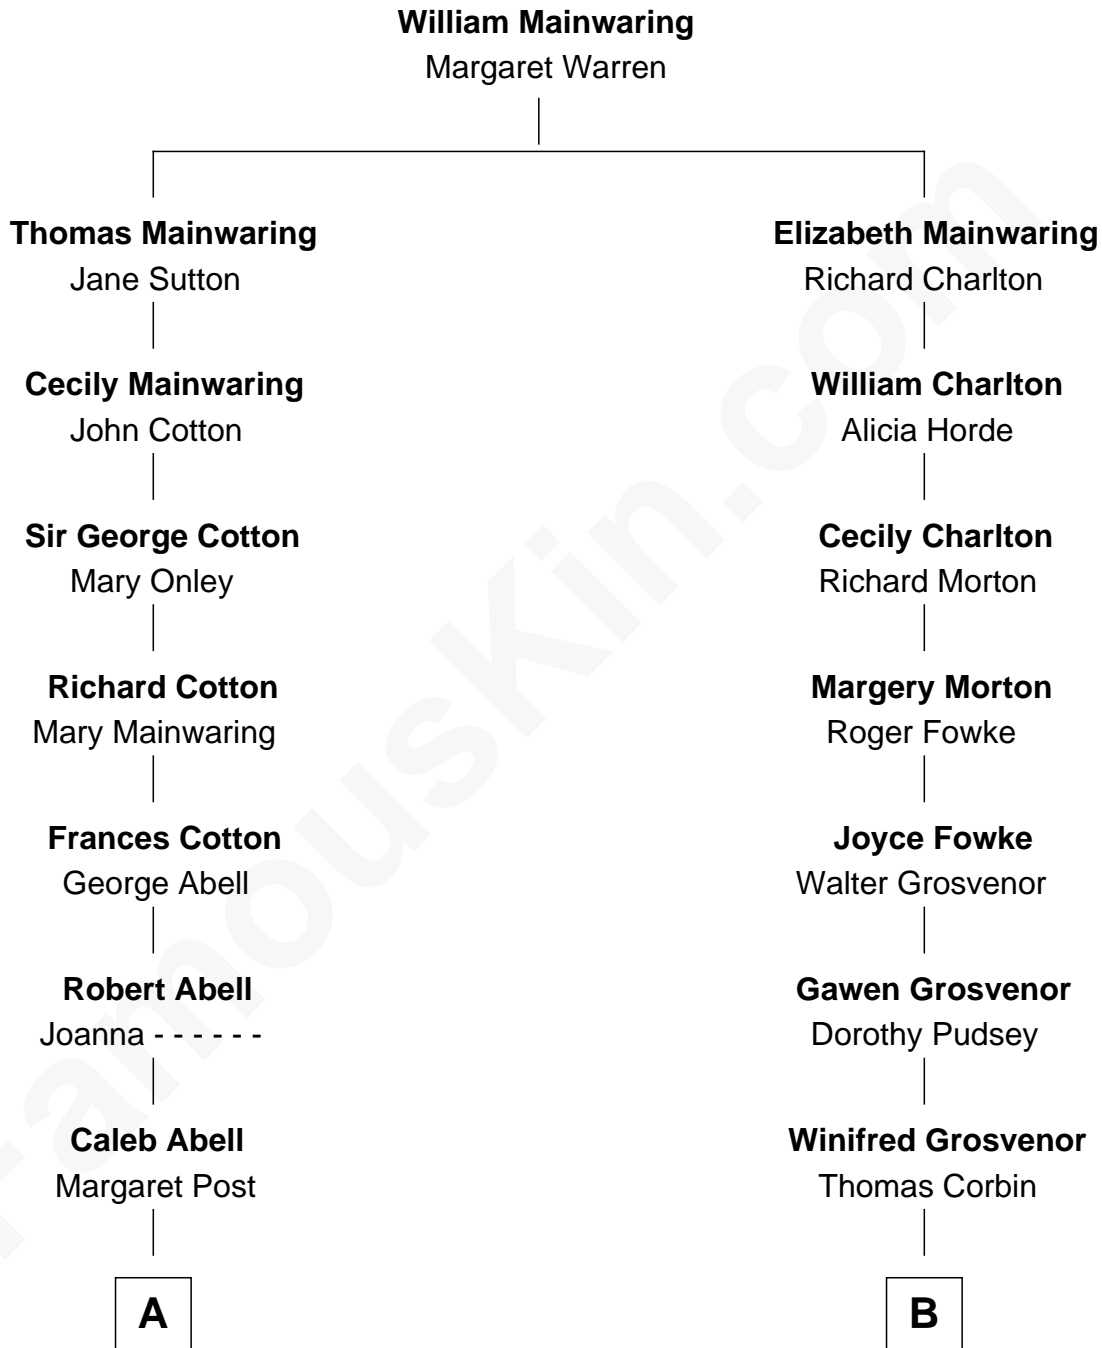

FamousKin.com Relationship Chart of

John Adams Morgan
1952 Olympic Sailing Gold Medalist

15th cousin of

Thomas Hunt Morgan
Nobel Prize Winner in Physiology or Medicine

A

Mary Abell
Joseph Tracy

Joseph Tracy
Anna Hinckley

Jared Tracy
Margaret Grant

William Gedney Tracy
Rachel Huntington

Charles F. Tracy
Louisa Kirkland

Frances Louisa Tracy
John Pierpont Morgan

John Pierpont Morgan
Jane Norton Grew

Henry Sturgis Morgan
Catherine Frances Lovering Adams