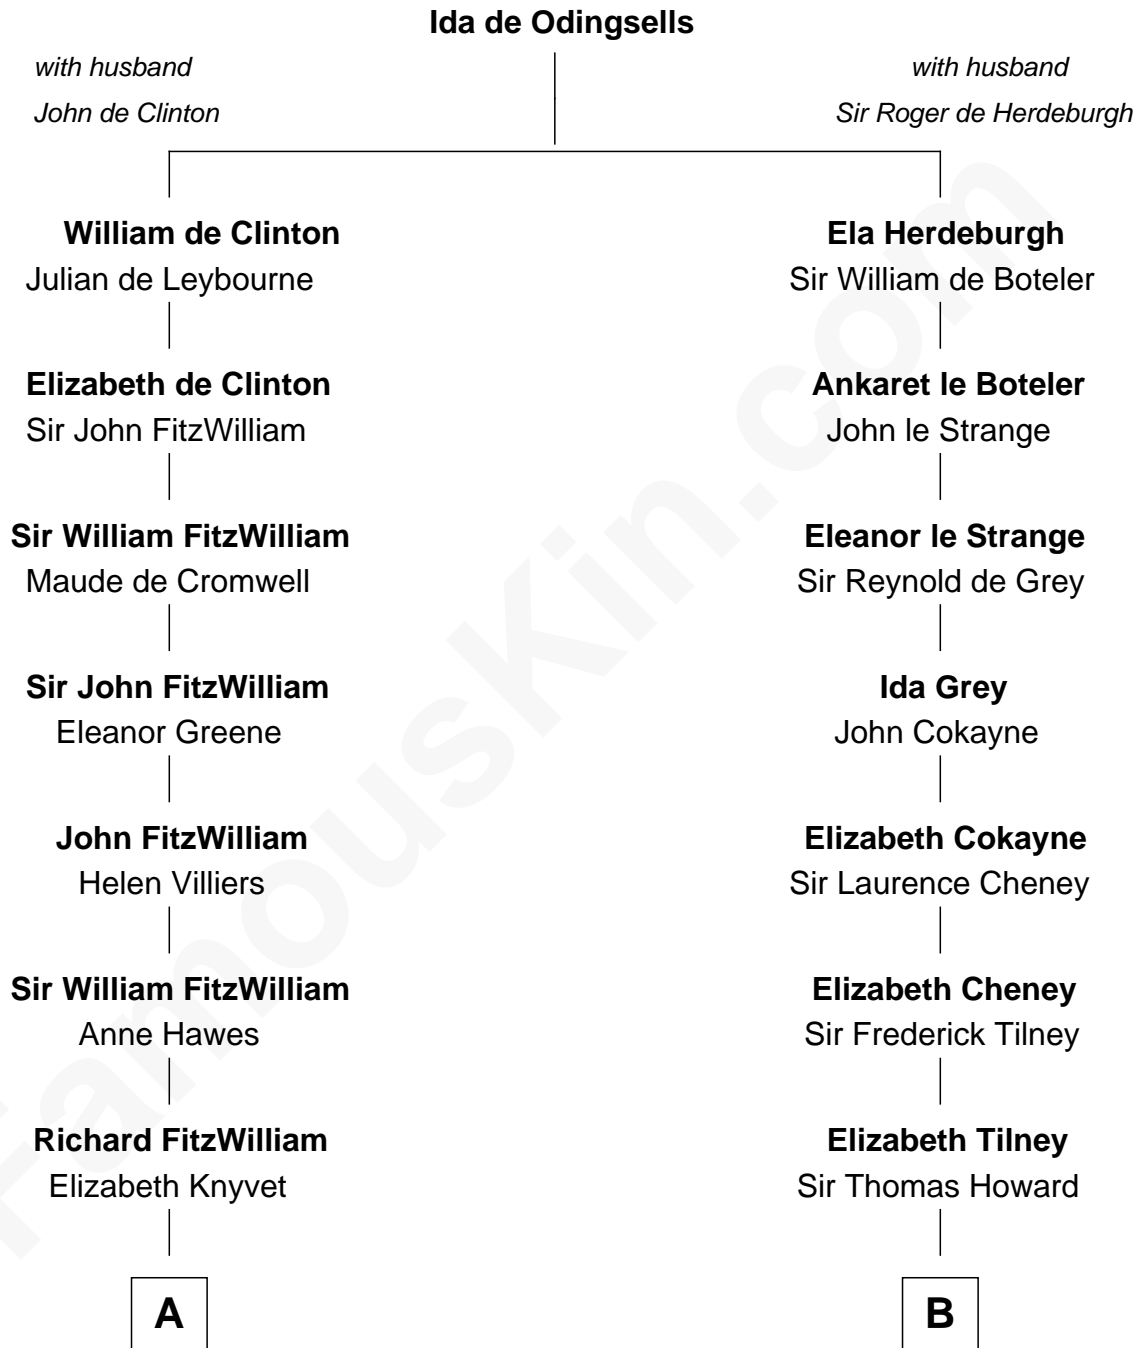

FamousKin.com Relationship Chart of John Adams Morgan

1952 Olympic Sailing Gold Medalist

20th cousin 1 time removed of

Thomas Hunt Morgan

Nobel Prize Winner in Physiology or Medicine

C

John Quincy Adams

Frances Cadwallader Crowninshield

Charles Francis Adams

Frances Lovering

Catherine Frances Lovering Adams

Henry Sturgis Morgan

John Adams Morgan

Olympic Gold Medalist

D

John Ross Key