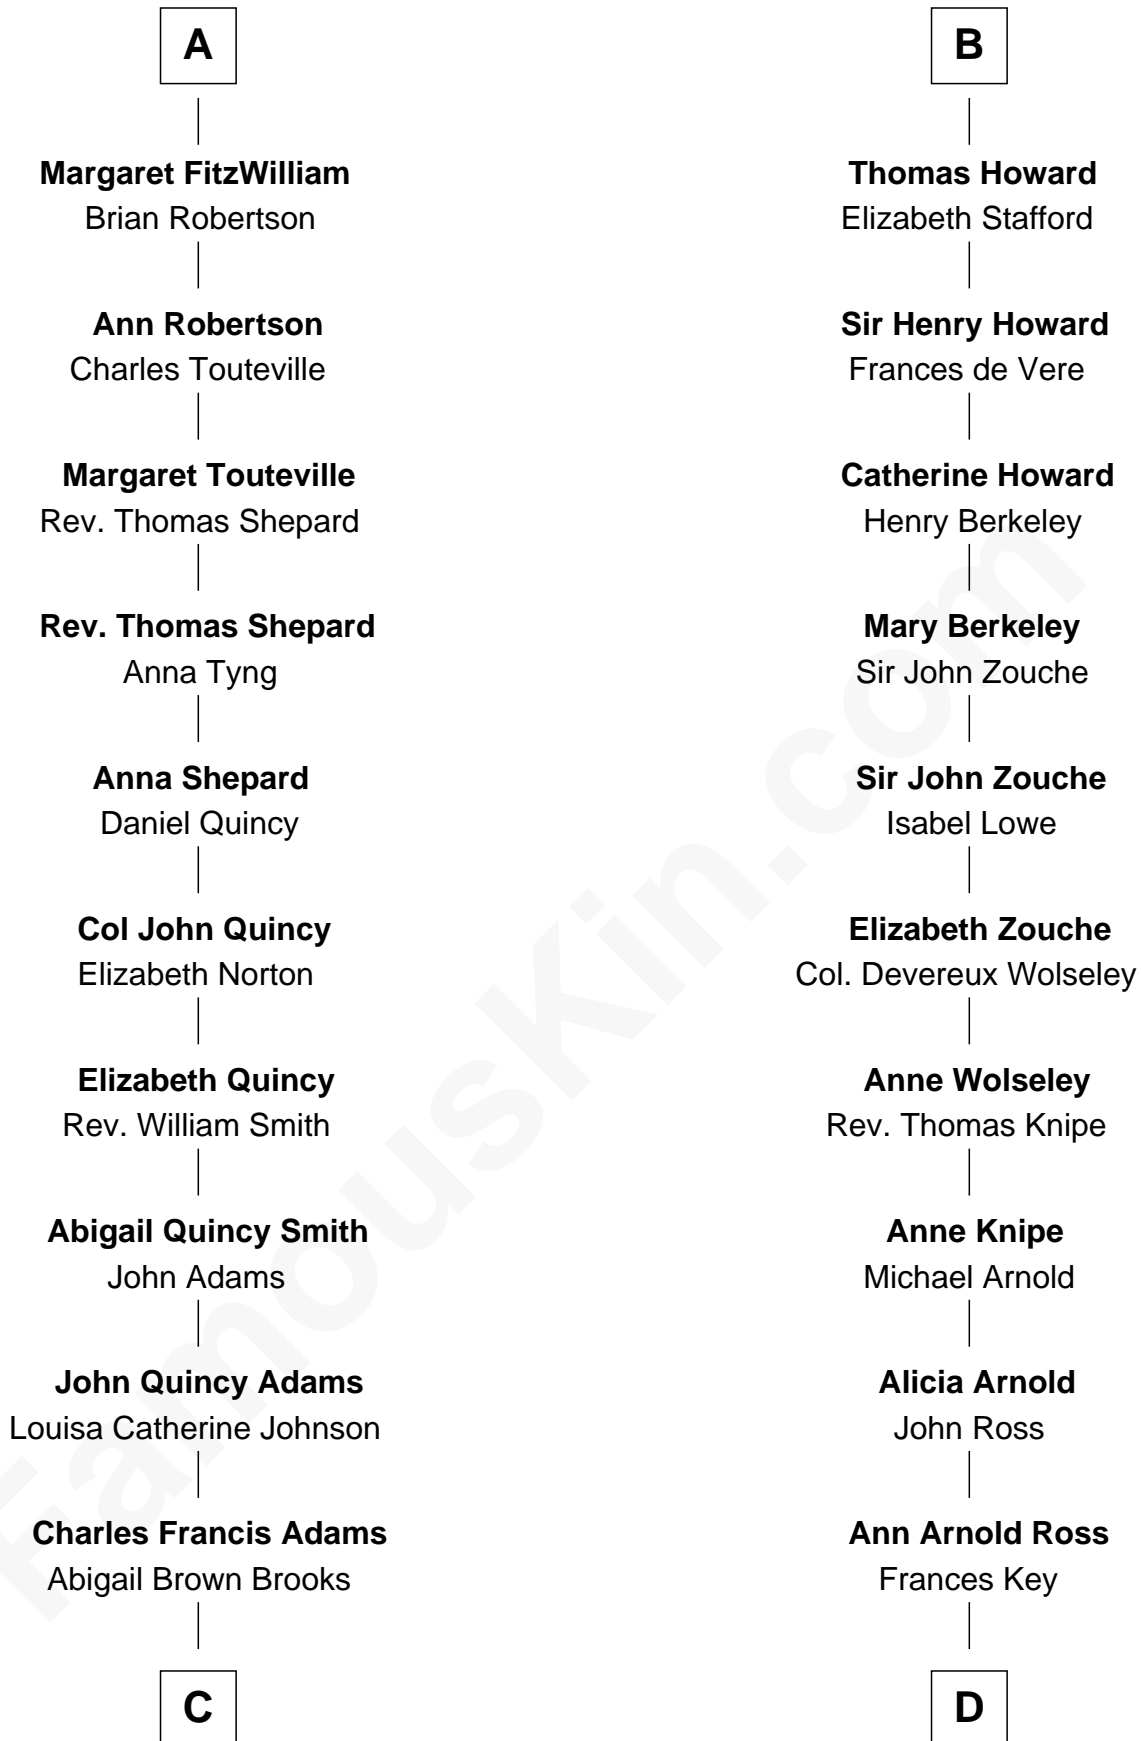

FamousKin.com Relationship Chart of John Adams Morgan

1952 Olympic Sailing Gold Medalist

20th cousin 1 time removed of

Thomas Hunt Morgan

Nobel Prize Winner in Physiology or Medicine

C

John Quincy Adams

Frances Cadwallader Crowninshield

Charles Francis Adams

Frances Lovering

Catherine Frances Lovering Adams

Henry Sturgis Morgan

John Adams Morgan

Olympic Gold Medalist

D

John Ross Key

Anne Phebe Penn Dagworthy Charlton

Francis Scott Key

Mary Tayloe Lloyd

Elizabeth Phoebe Key

Charles Howard

Ellen Key Howard

Charlton Hunt Morgan

Thomas Hunt Morgan