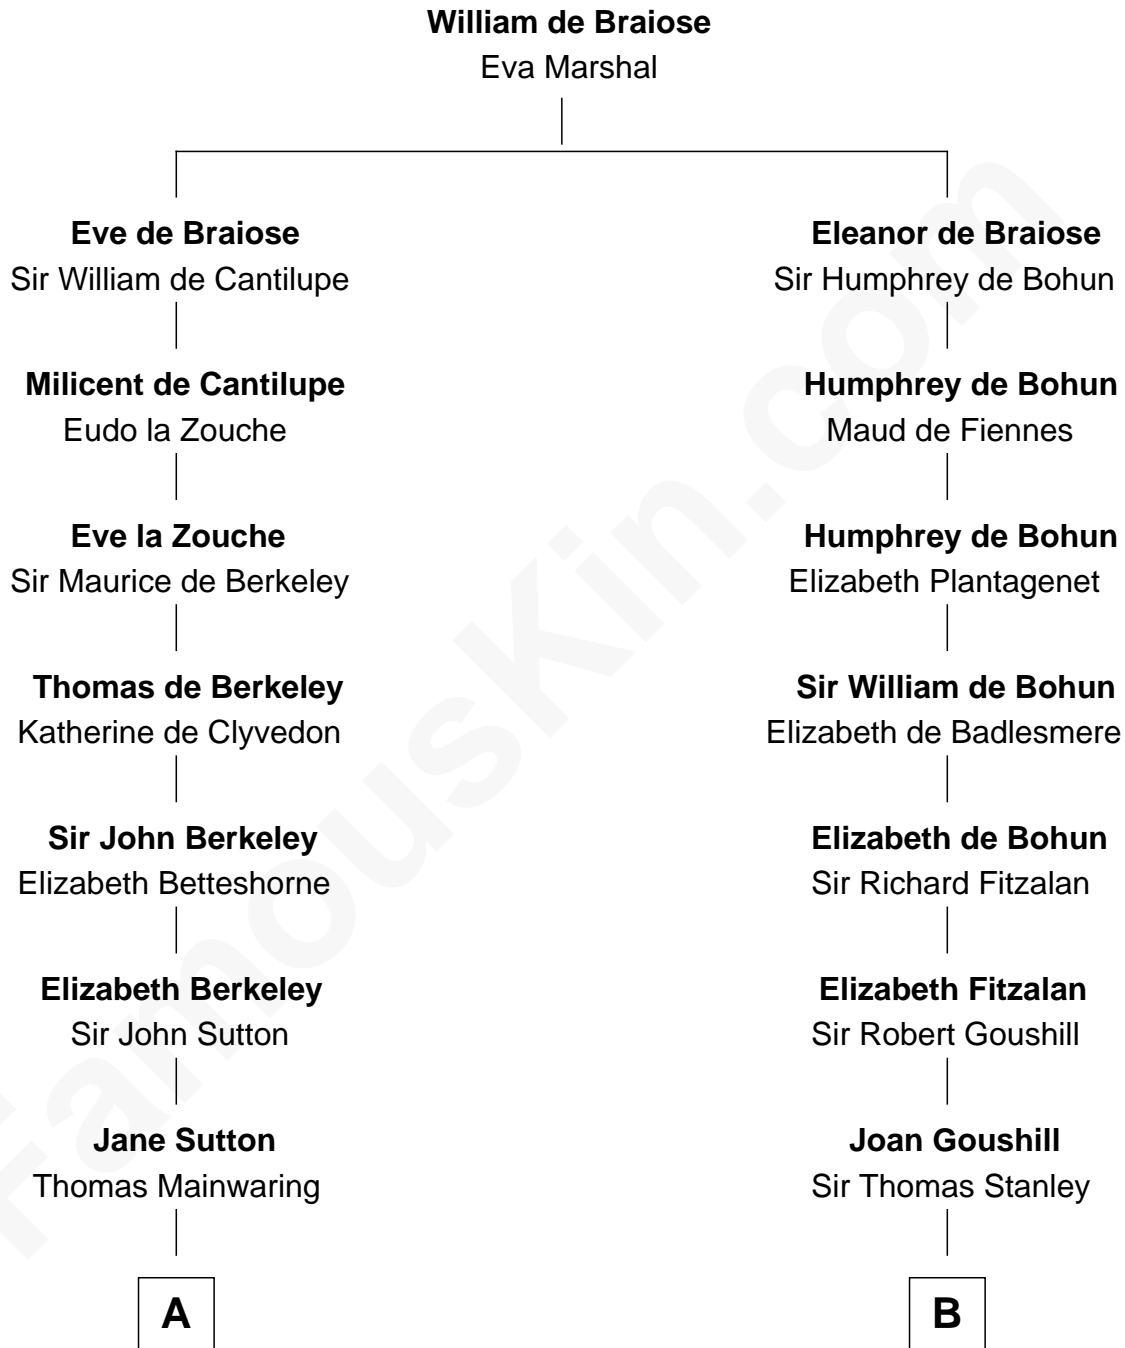

FamousKin.com Relationship Chart of

John Adams Morgan
1952 Olympic Sailing Gold Medalist

21st cousin of

Thomas Hunt Morgan
Nobel Prize Winner in Physiology or Medicine

C

Charles F. Tracy
Louisa Kirkland

Frances Louisa Tracy
John Pierpont Morgan

John Pierpont Morgan
Jane Norton Grew

Henry Sturgis Morgan
Catherine Frances Lovering Adams

John Adams Morgan
Olympic Gold Medalist

D

Col. Edward Lloyd
Elizabeth Tayloe

Mary Tayloe Lloyd
Francis Scott Key

Elizabeth Phoebe Key
Charles Howard