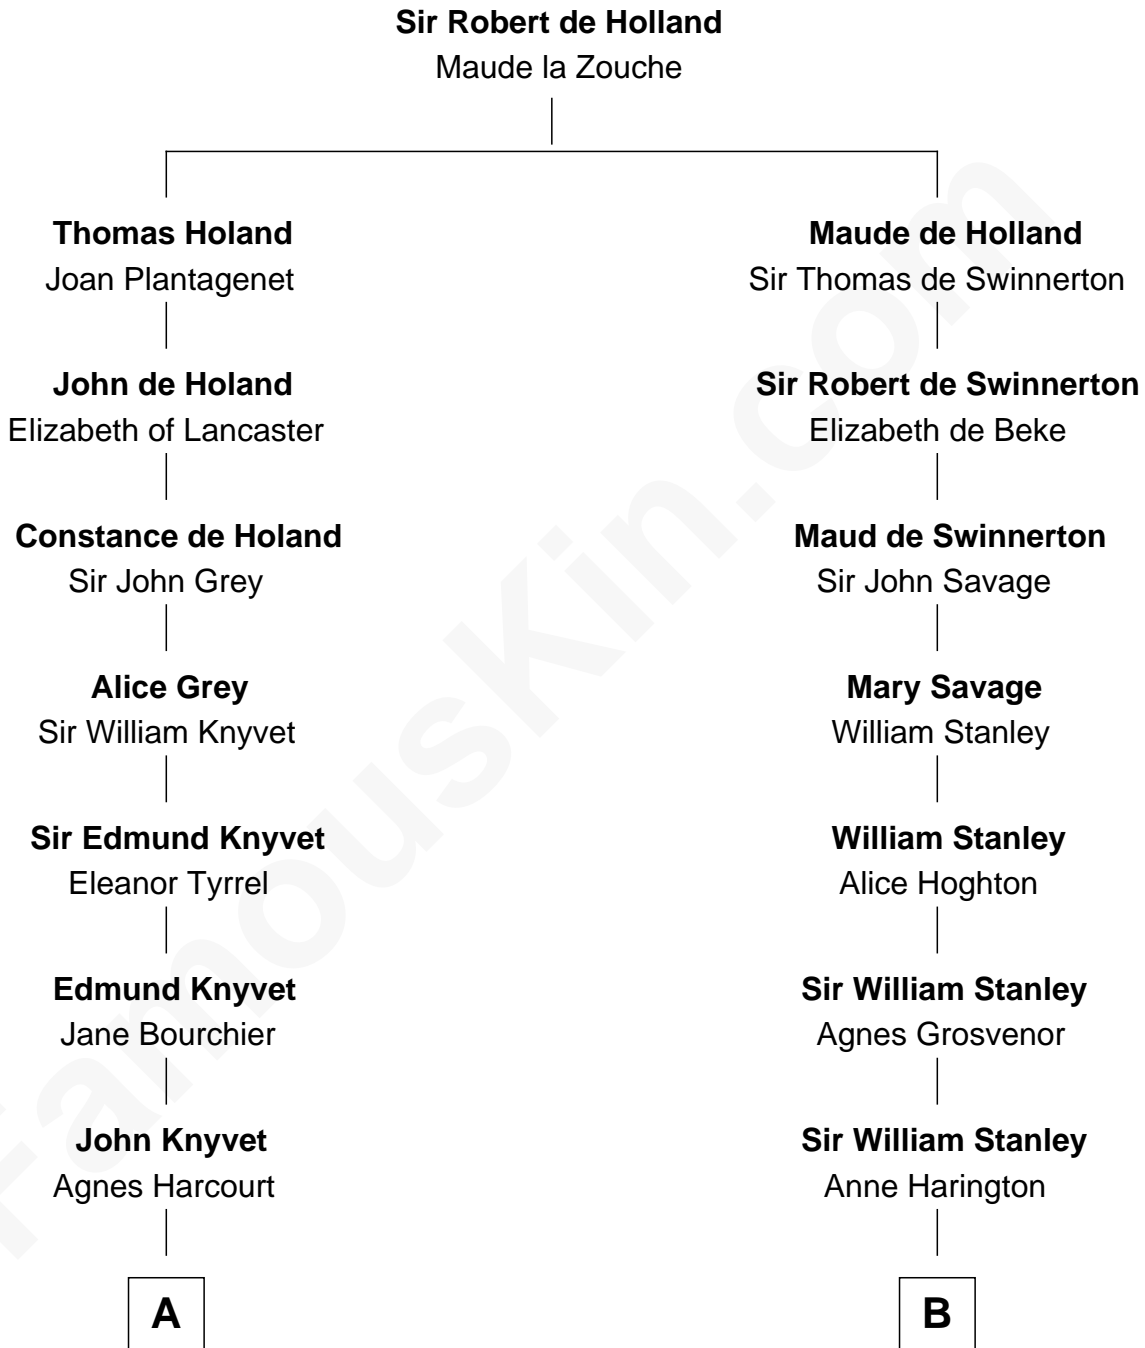

# FamousKin.com Relationship Chart of

**John Adams Morgan**  
1952 Olympic Sailing Gold Medalist

18th cousin 1 time removed of

**Thomas Hunt Morgan**  
Nobel Prize Winner in Physiology or Medicine

**A**

**Abigail Knyvet**  
Martin Sedley

**Muriel Sedley**  
Brampton Gurdon

**Muriel Gurdon**  
Richard Saltonstall

**Nathaniel Saltonstall**  
Elizabeth Ward

**Elizabeth Saltonstall**  
Rev. Rowland Cotton

**Joanna Cotton**  
Rev. John Brown

**Abigail Brown**  
Edward Brooks

**Peter Chardon Brooks**  
Ann Gorham

**Abigail Brown Brooks**  
Charles Francis Adams

**John Quincy Adams**  
Frances Cadwallader Crowninshield

**C**

**B**

**Peter Stanley**  
Cecily Tarleton

**Anne Stanley**  
Edward Sutton