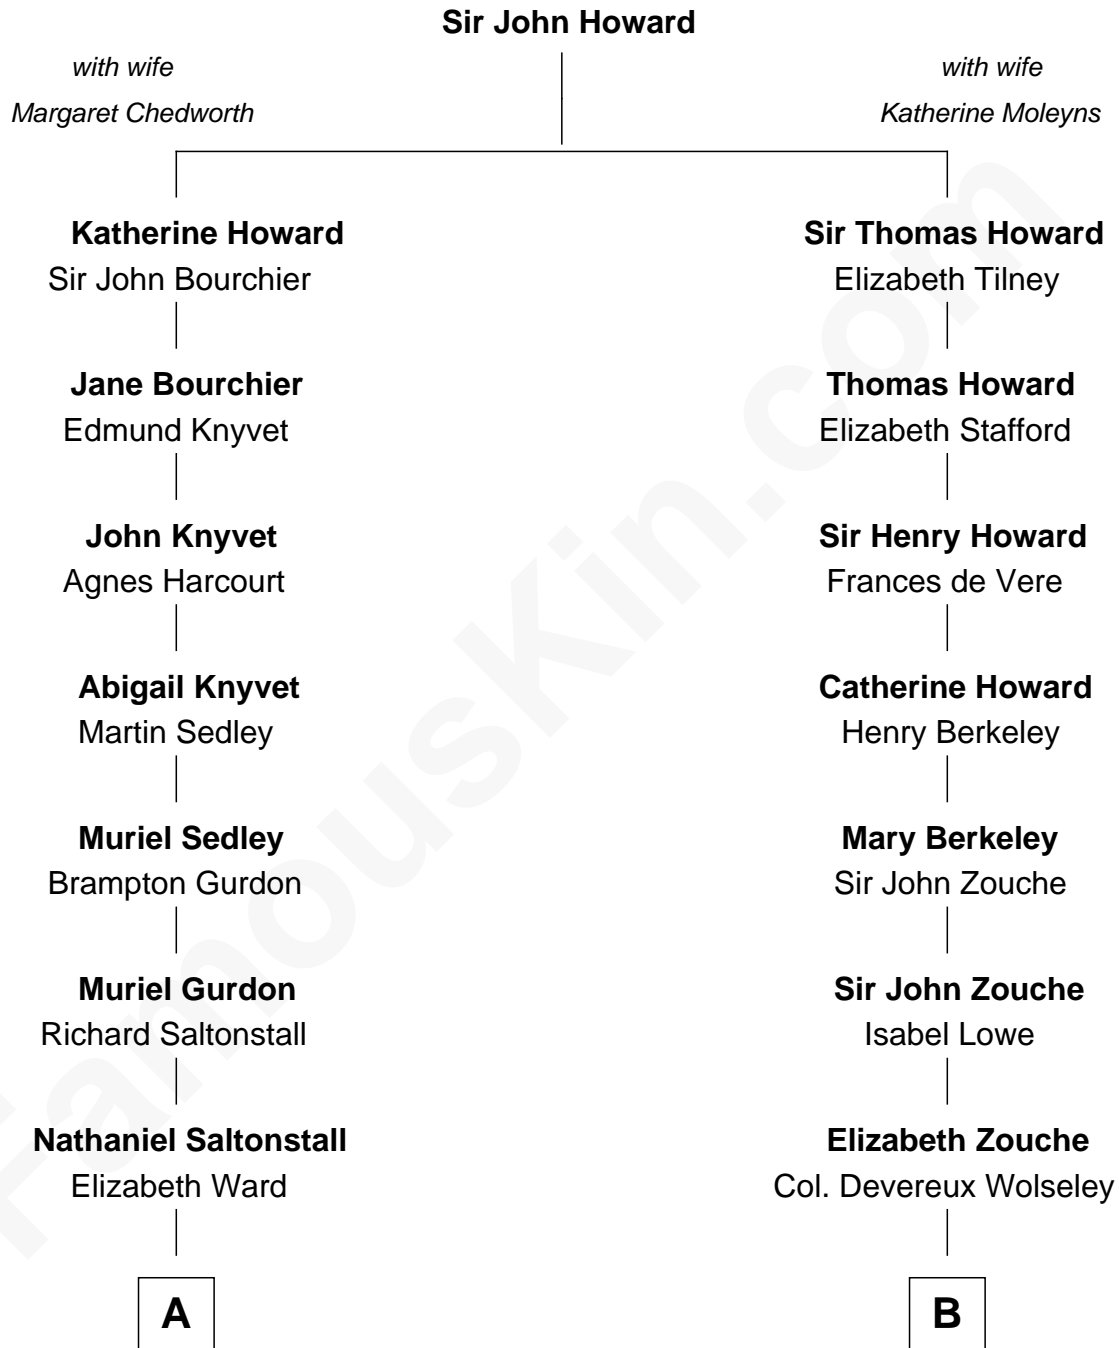

FamousKin.com Relationship Chart of

John Adams Morgan
1952 Olympic Sailing Gold Medalist

15th cousin of

Thomas Hunt Morgan
Nobel Prize Winner in Physiology or Medicine

A

Elizabeth Saltonstall
Rev. Rowland Cotton