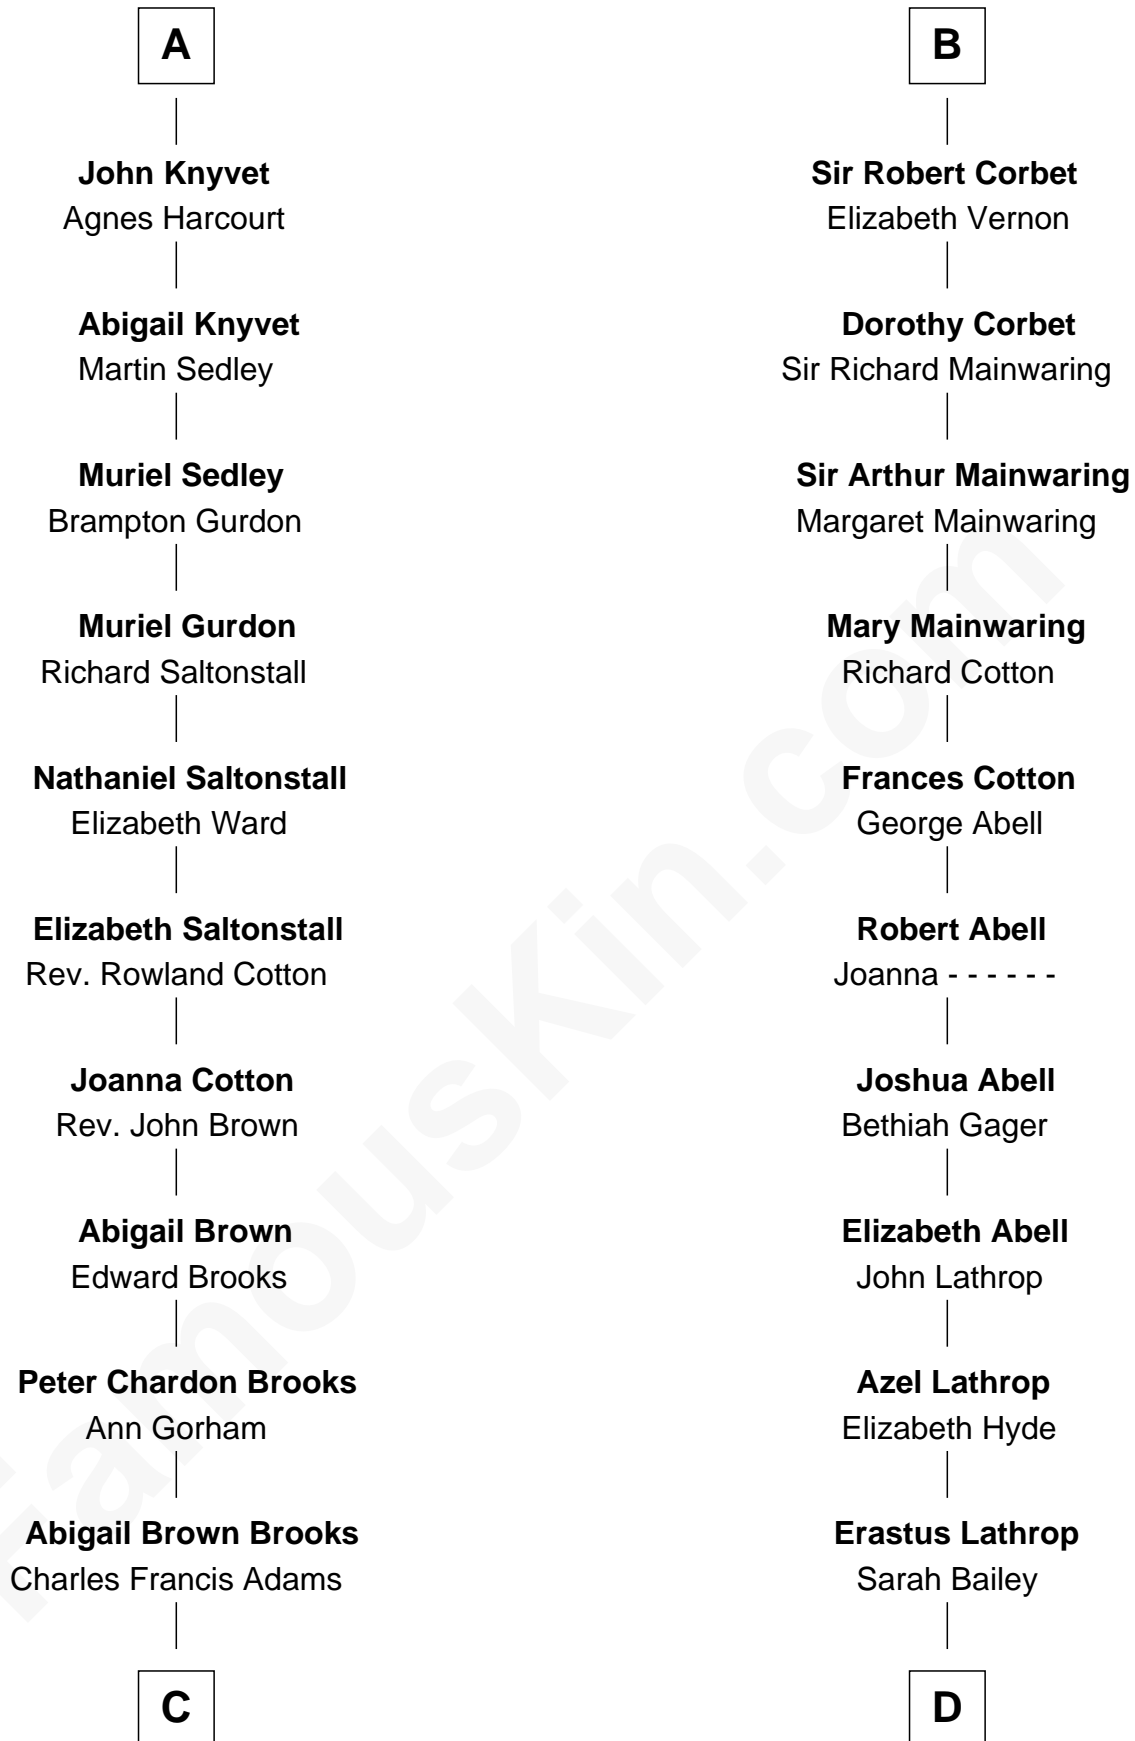

FamousKin.com Relationship Chart of

John Adams Morgan
1952 Olympic Sailing Gold Medalist

19th cousin 1 time removed of

Marjorie Post
Founder of General Foods

C

John Quincy Adams
Frances Cadwallader Crowninshield