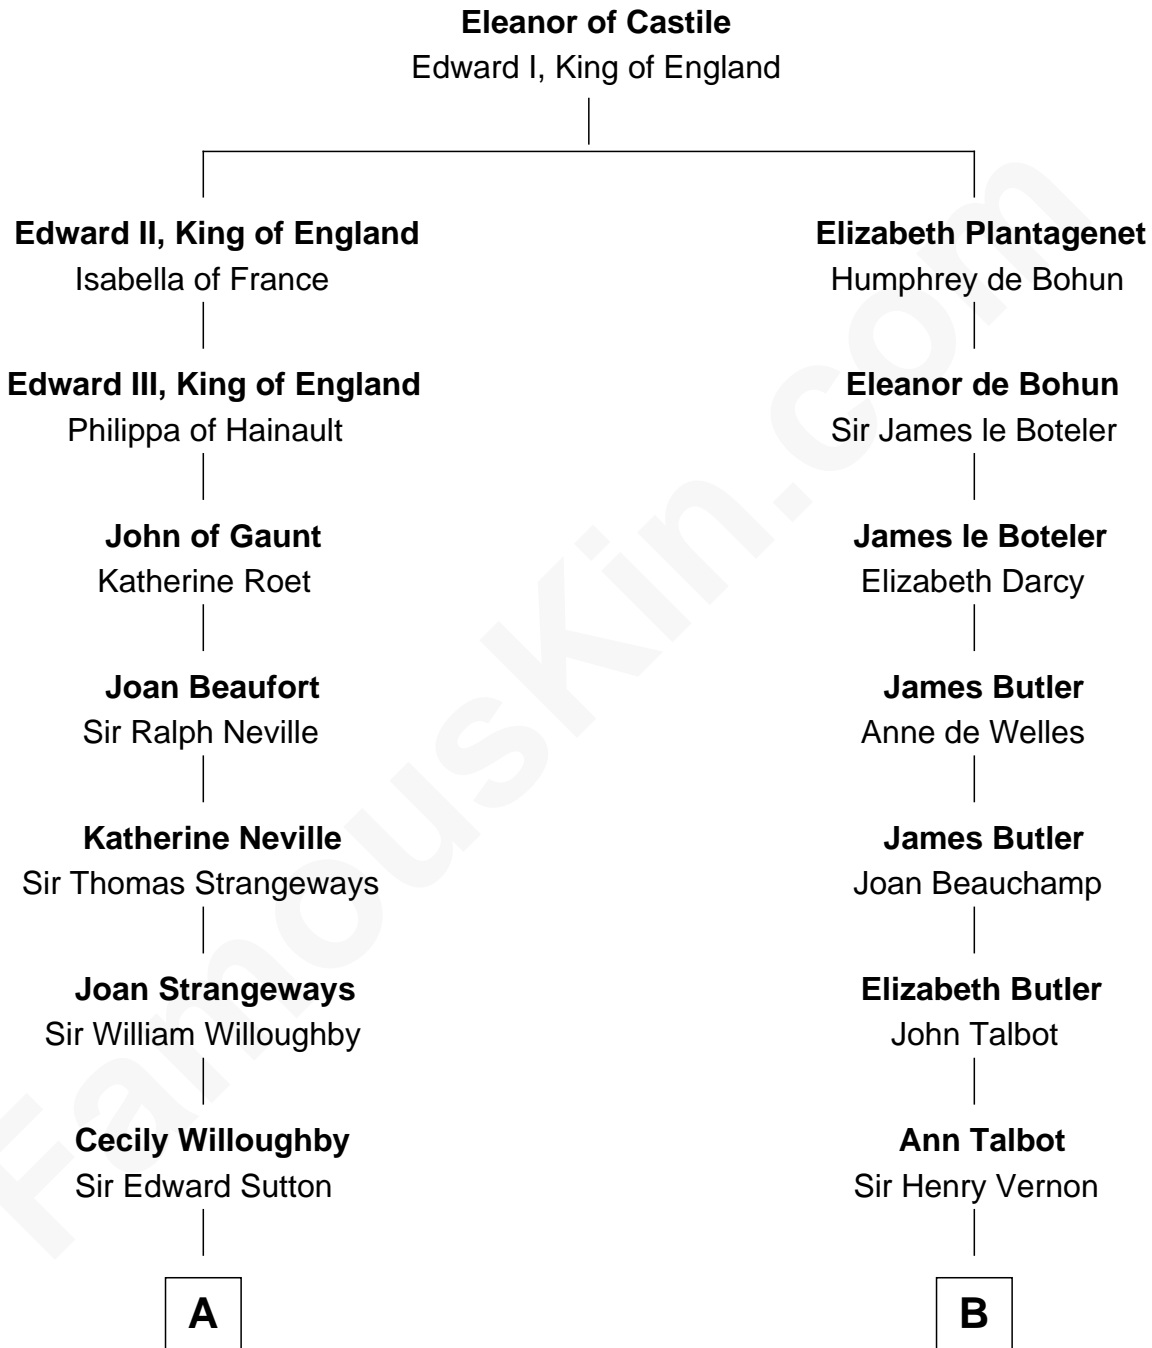

FamousKin.com Relationship Chart of

John Adams Morgan
1952 Olympic Sailing Gold Medalist

19th cousin 1 time removed of

Marjorie Post
Founder of General Foods

C

Frances Cadwallader Crowninshield

John Quincy Adams

Charles Francis Adams

Frances Lovering

Catherine Frances Lovering Adams

Henry Sturgis Morgan

John Adams Morgan

Olympic Gold Medalist

D

Caroline Cushman Lathrop