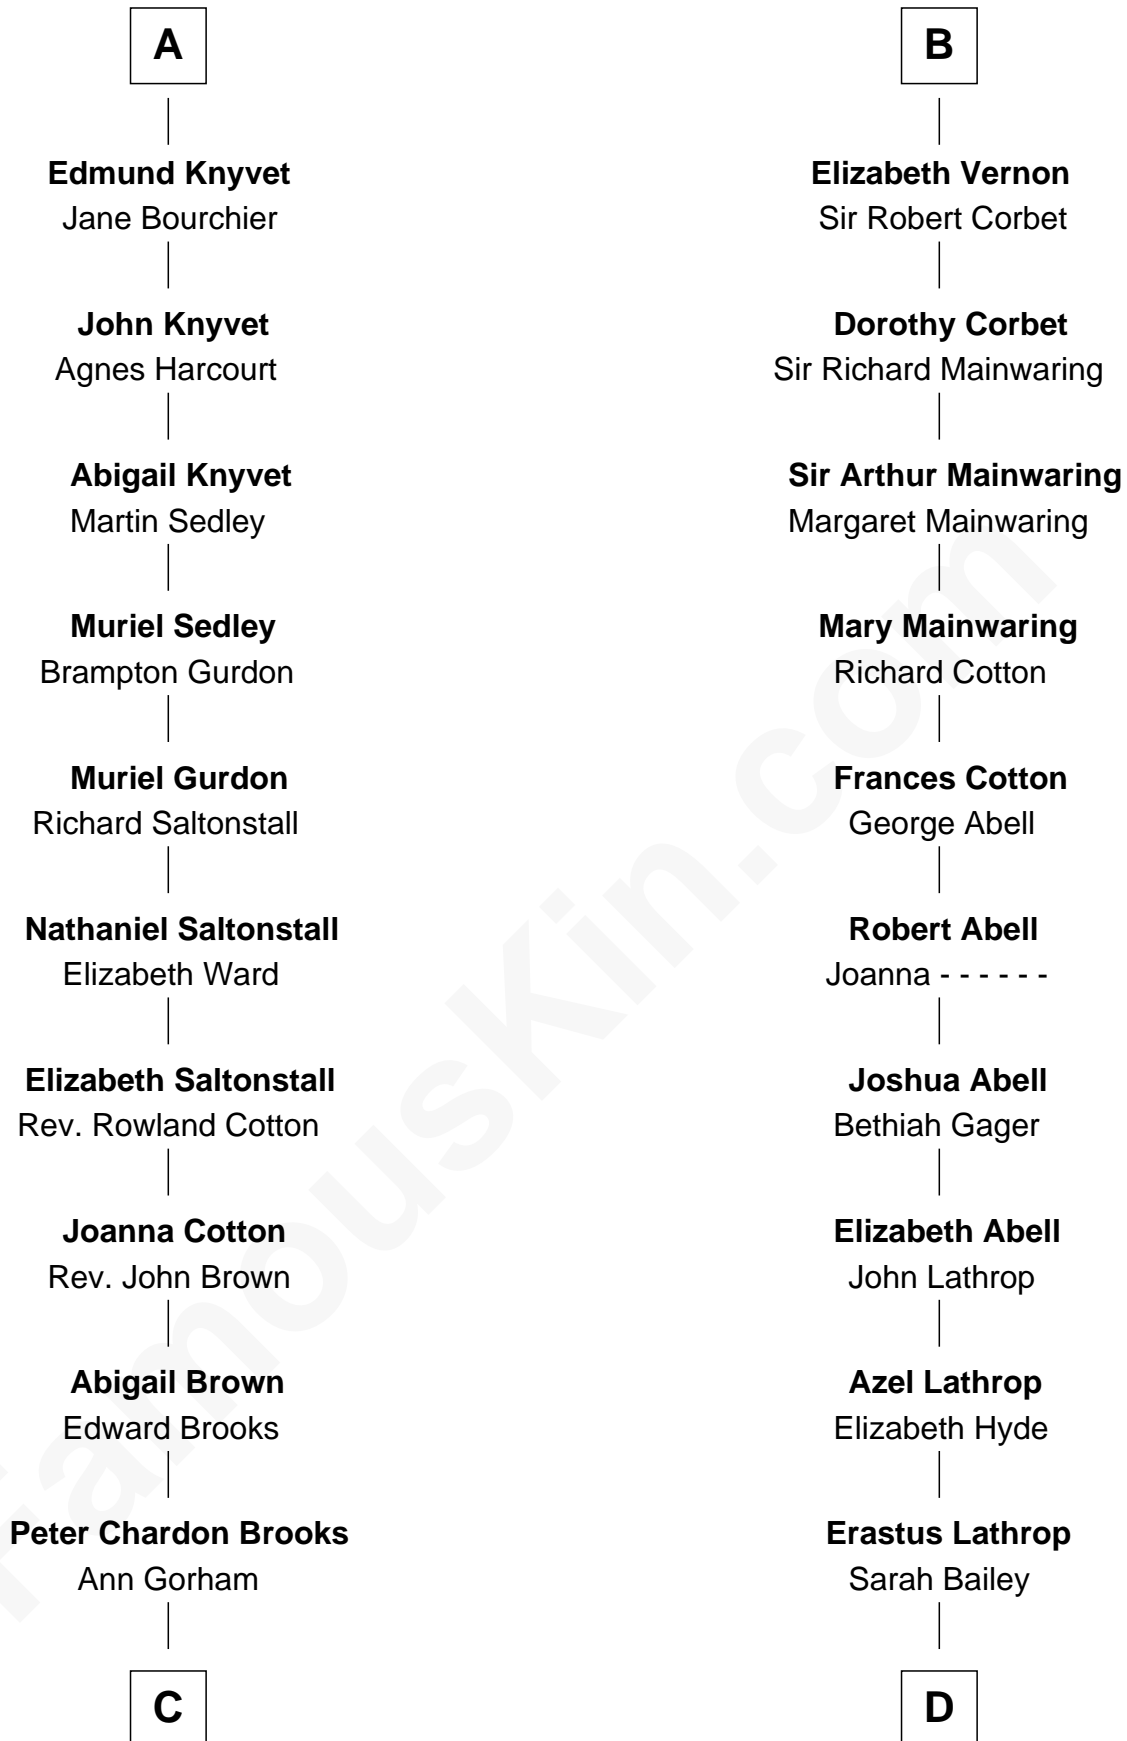

FamousKin.com Relationship Chart of

John Adams Morgan
1952 Olympic Sailing Gold Medalist

19th cousin 2 times removed of

Marjorie Post
Founder of General Foods

C

Abigail Brown Brooks

Charles Francis Adams

John Quincy Adams