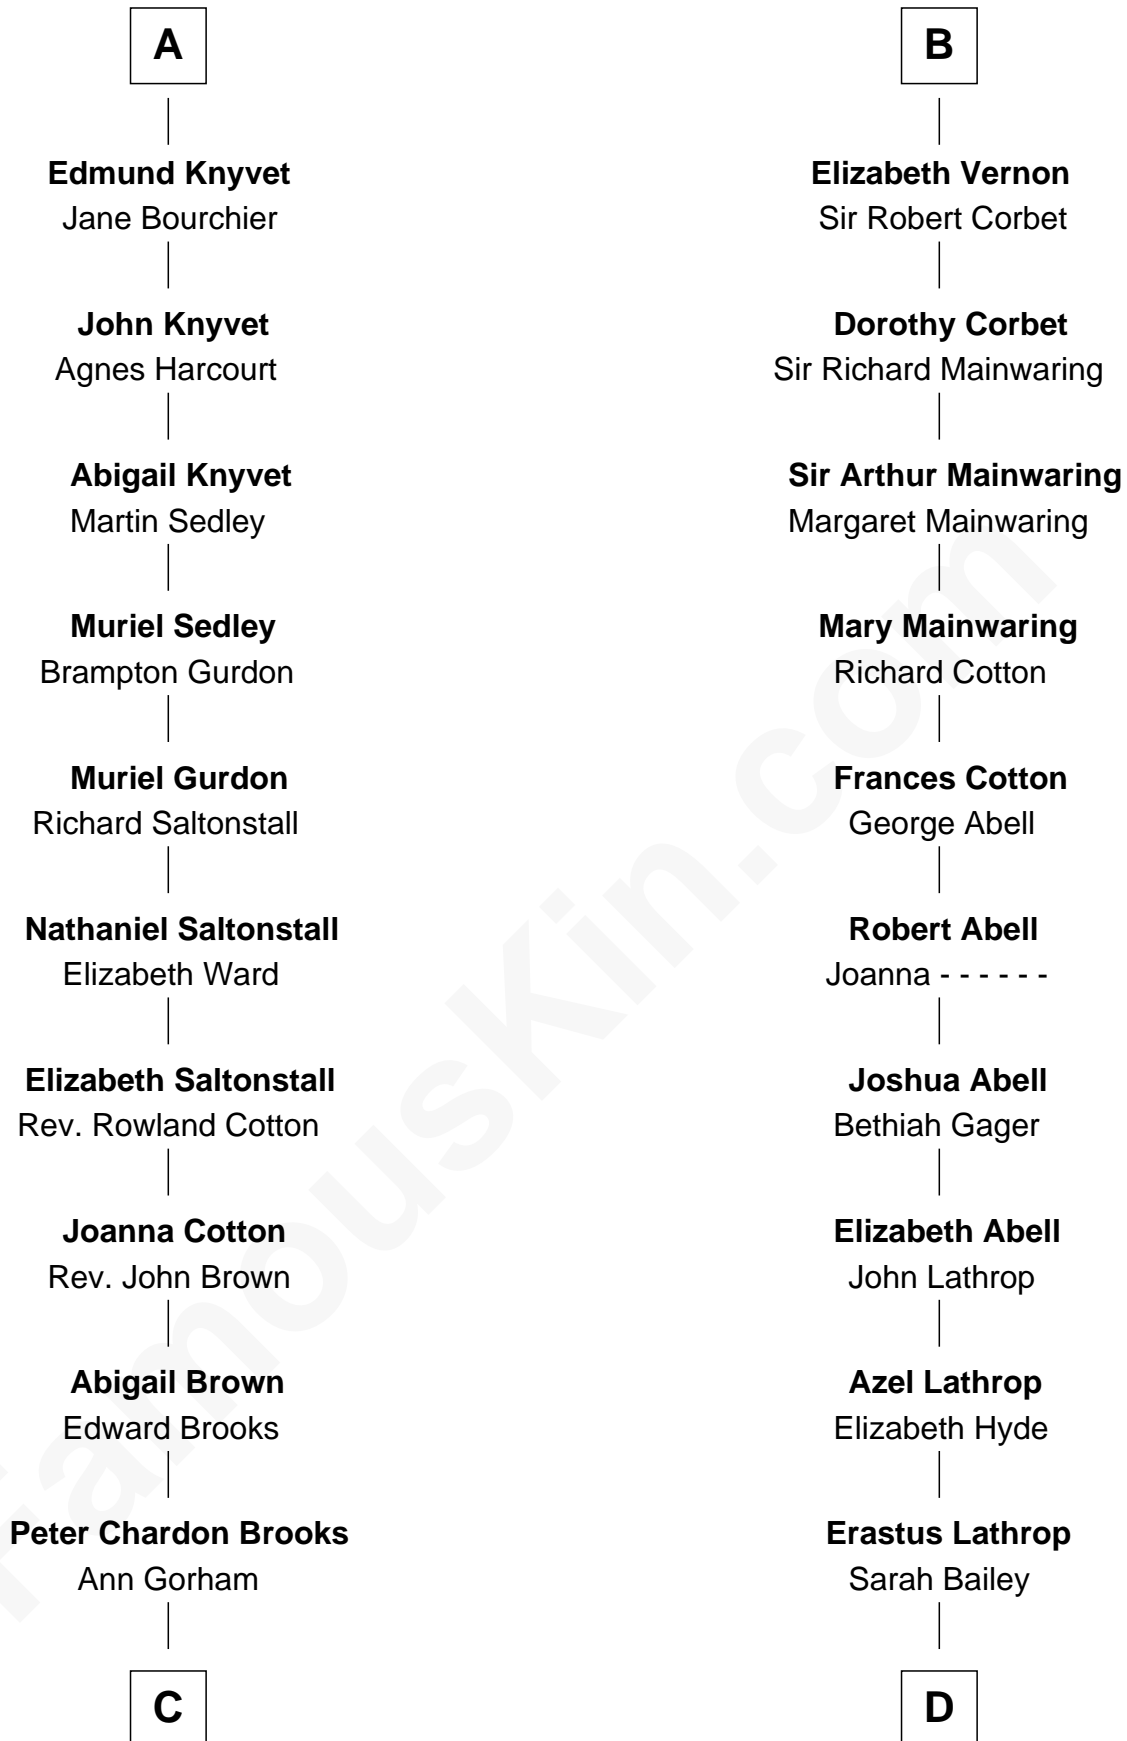

# FamousKin.com Relationship Chart of

**John Adams Morgan**  
1952 Olympic Sailing Gold Medalist

19th cousin 2 times removed of

**Marjorie Post**  
Founder of General Foods

**C**

**Abigail Brown Brooks**

Charles Francis Adams

**John Quincy Adams**

Frances Cadwallader Crowninshield

**Charles Francis Adams**

Frances Lovering

**Catherine Frances Lovering Adams**

Henry Sturgis Morgan

**John Adams Morgan**

*Olympic Gold Medalist*

**D**

**Caroline Cushman Lathrop**

Charles Rollin Post

**Charles William Post**

Elle Letitia Merriweather

**Marjorie Post**

*Founder of General Foods*