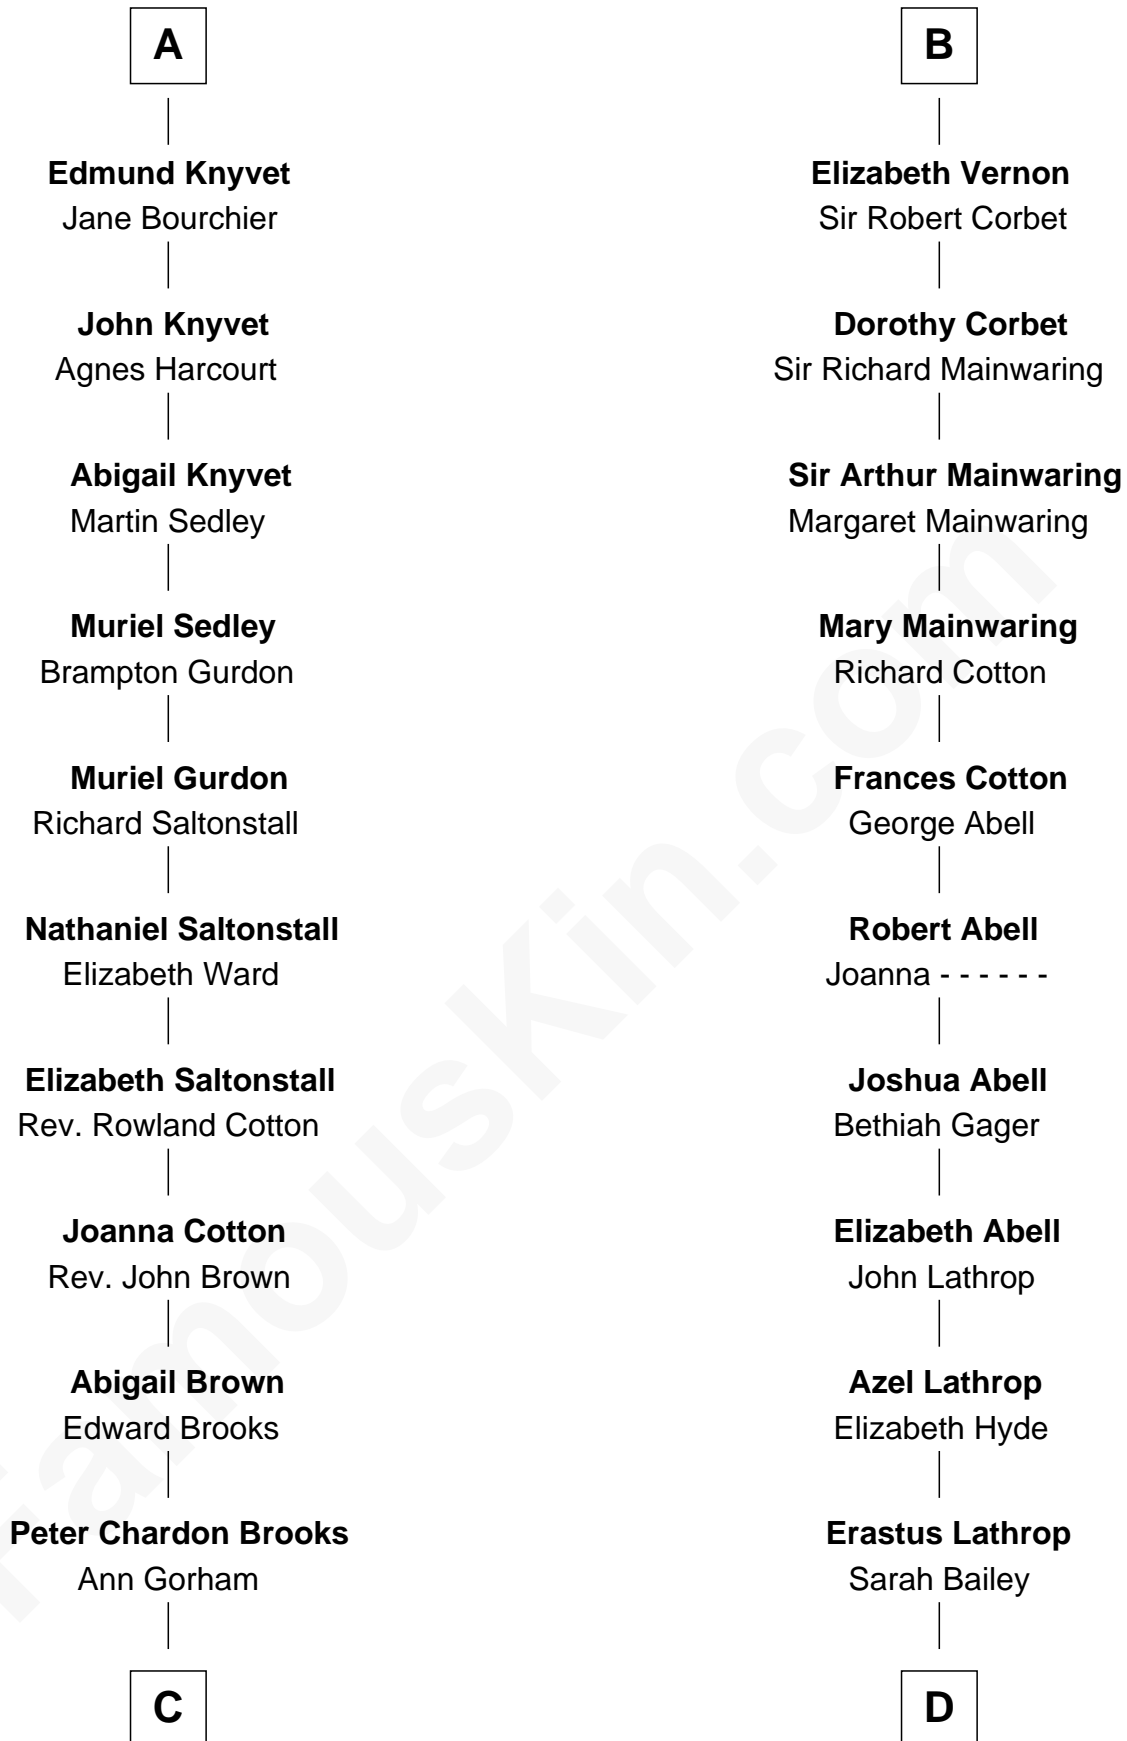

# FamousKin.com Relationship Chart of

**John Adams Morgan**  
1952 Olympic Sailing Gold Medalist

19th cousin 2 times removed of

**Marjorie Post**  
Founder of General Foods

**Gunselm de Badlesmere**

**C**

**Abigail Brown Brooks**

Charles Francis Adams

**John Quincy Adams**

Frances Cadwallader Crowninshield

**Charles Francis Adams**

Frances Lovering

**Catherine Frances Lovering Adams**

Henry Sturgis Morgan

**John Adams Morgan**