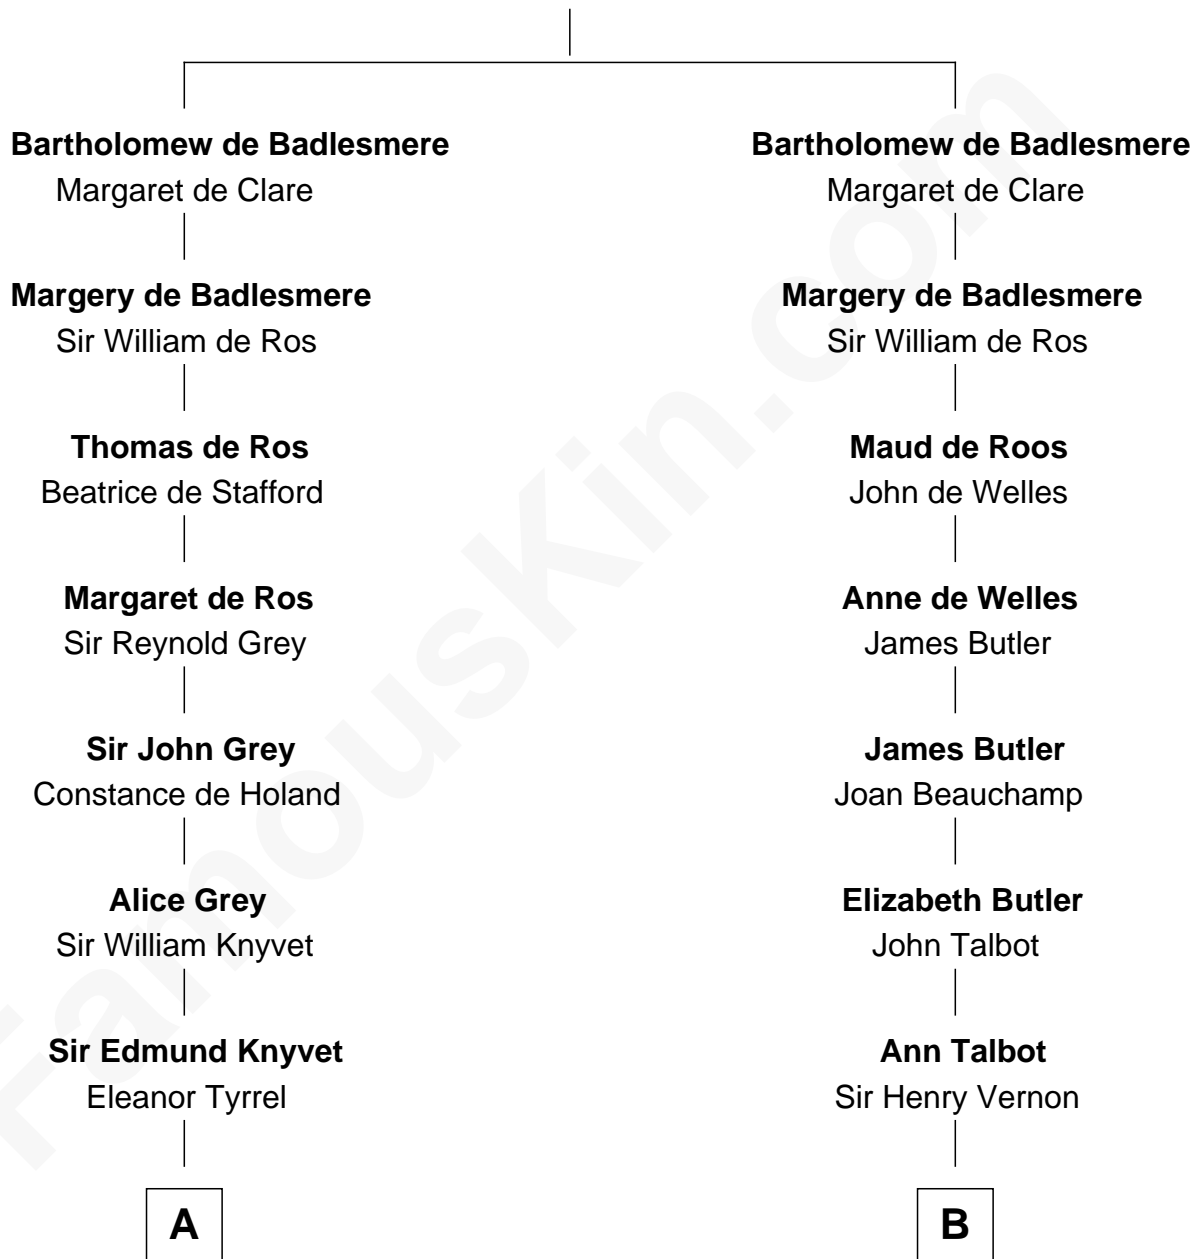

# FamousKin.com Relationship Chart of

**John Adams Morgan**  
1952 Olympic Sailing Gold Medalist

19th cousin 2 times removed of

**Marjorie Post**  
Founder of General Foods

**Gunselm de Badlesmere**

**C**

**Abigail Brown Brooks**

Charles Francis Adams

**John Quincy Adams**

Frances Cadwallader Crowninshield

**Charles Francis Adams**

Frances Lovering

**Catherine Frances Lovering Adams**

Henry Sturgis Morgan

**John Adams Morgan**

*Olympic Gold Medalist*

**D**

**Caroline Cushman Lathrop**

Charles Rollin Post

**Charles William Post**

Elle Letitia Merriweather

**Marjorie Post**

*Founder of General Foods*