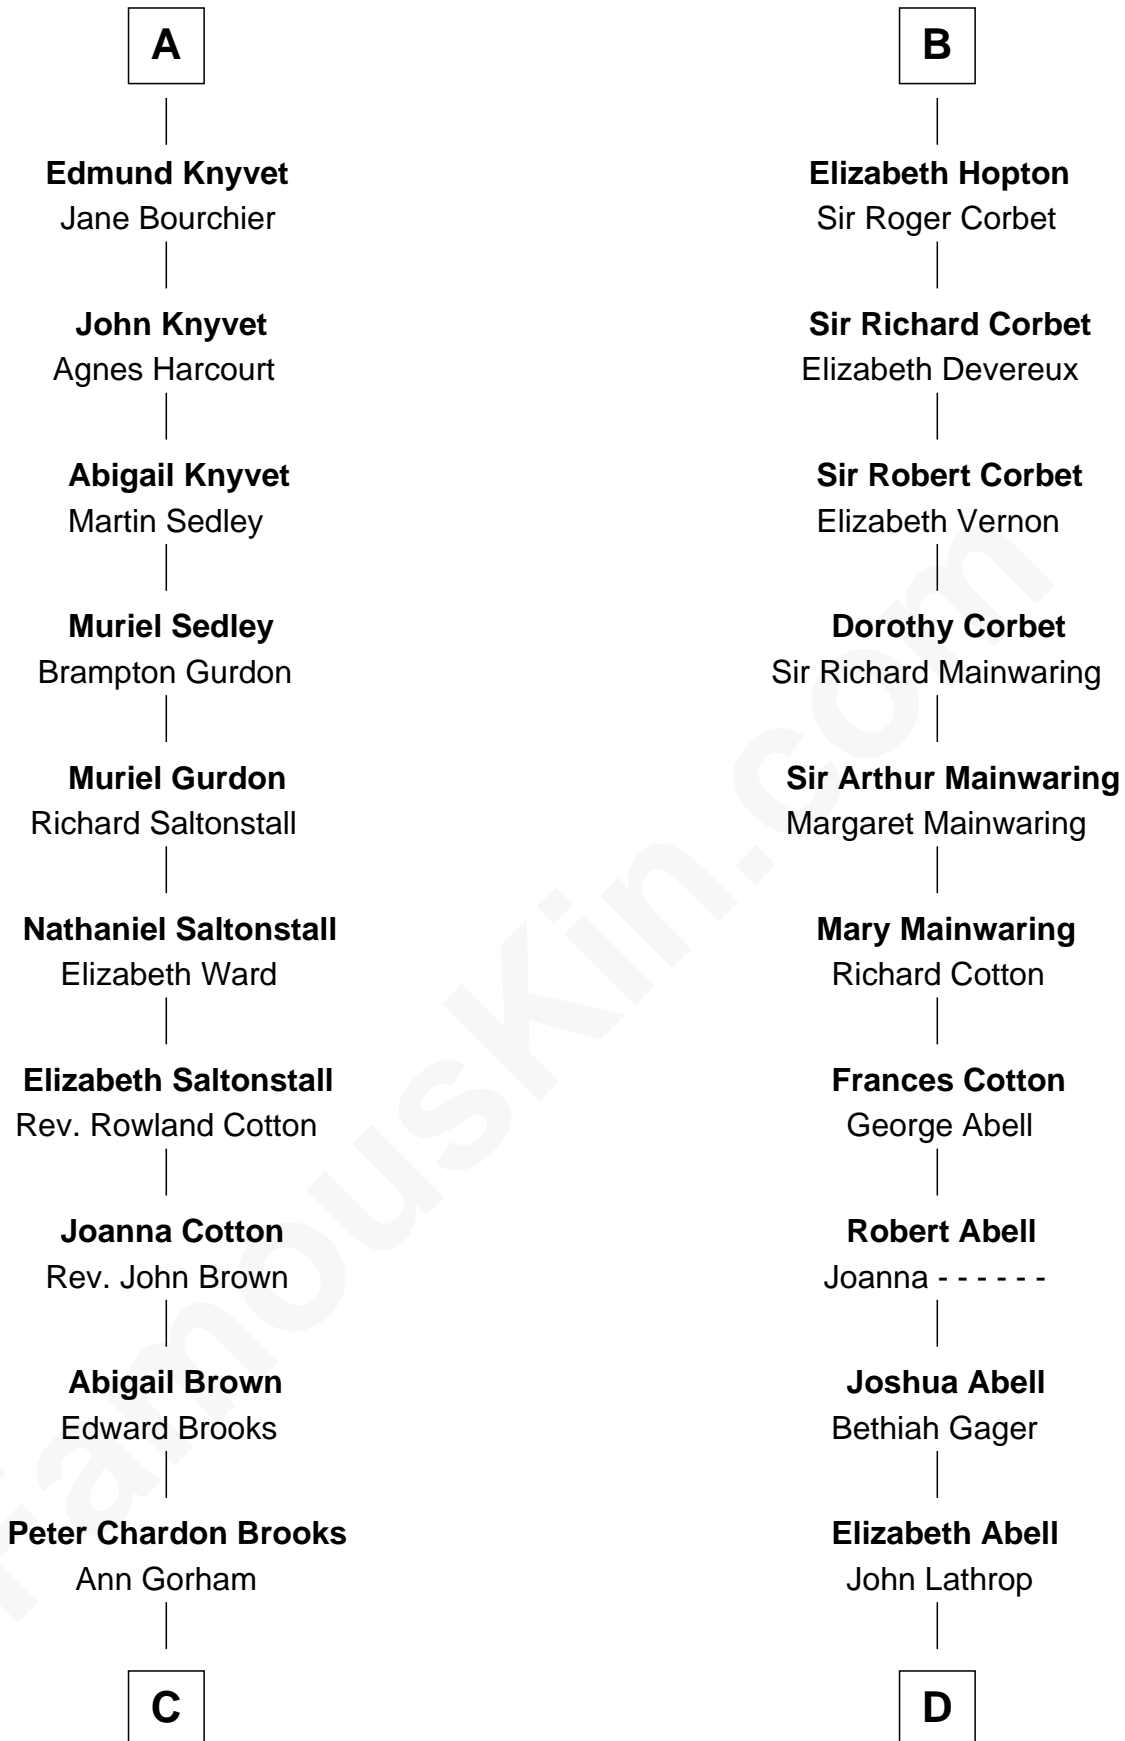

FamousKin.com

Relationship Chart of

John Adams Morgan

1952 Olympic Sailing Gold Medalist

21st cousin of

Marjorie Post

Founder of General Foods

C

Abigail Brown Brooks

Charles Francis Adams

John Quincy Adams

Frances Cadwallader Crowninshield

Charles Francis Adams

Frances Lovering

Catherine Frances Lovering Adams

Henry Sturgis Morgan