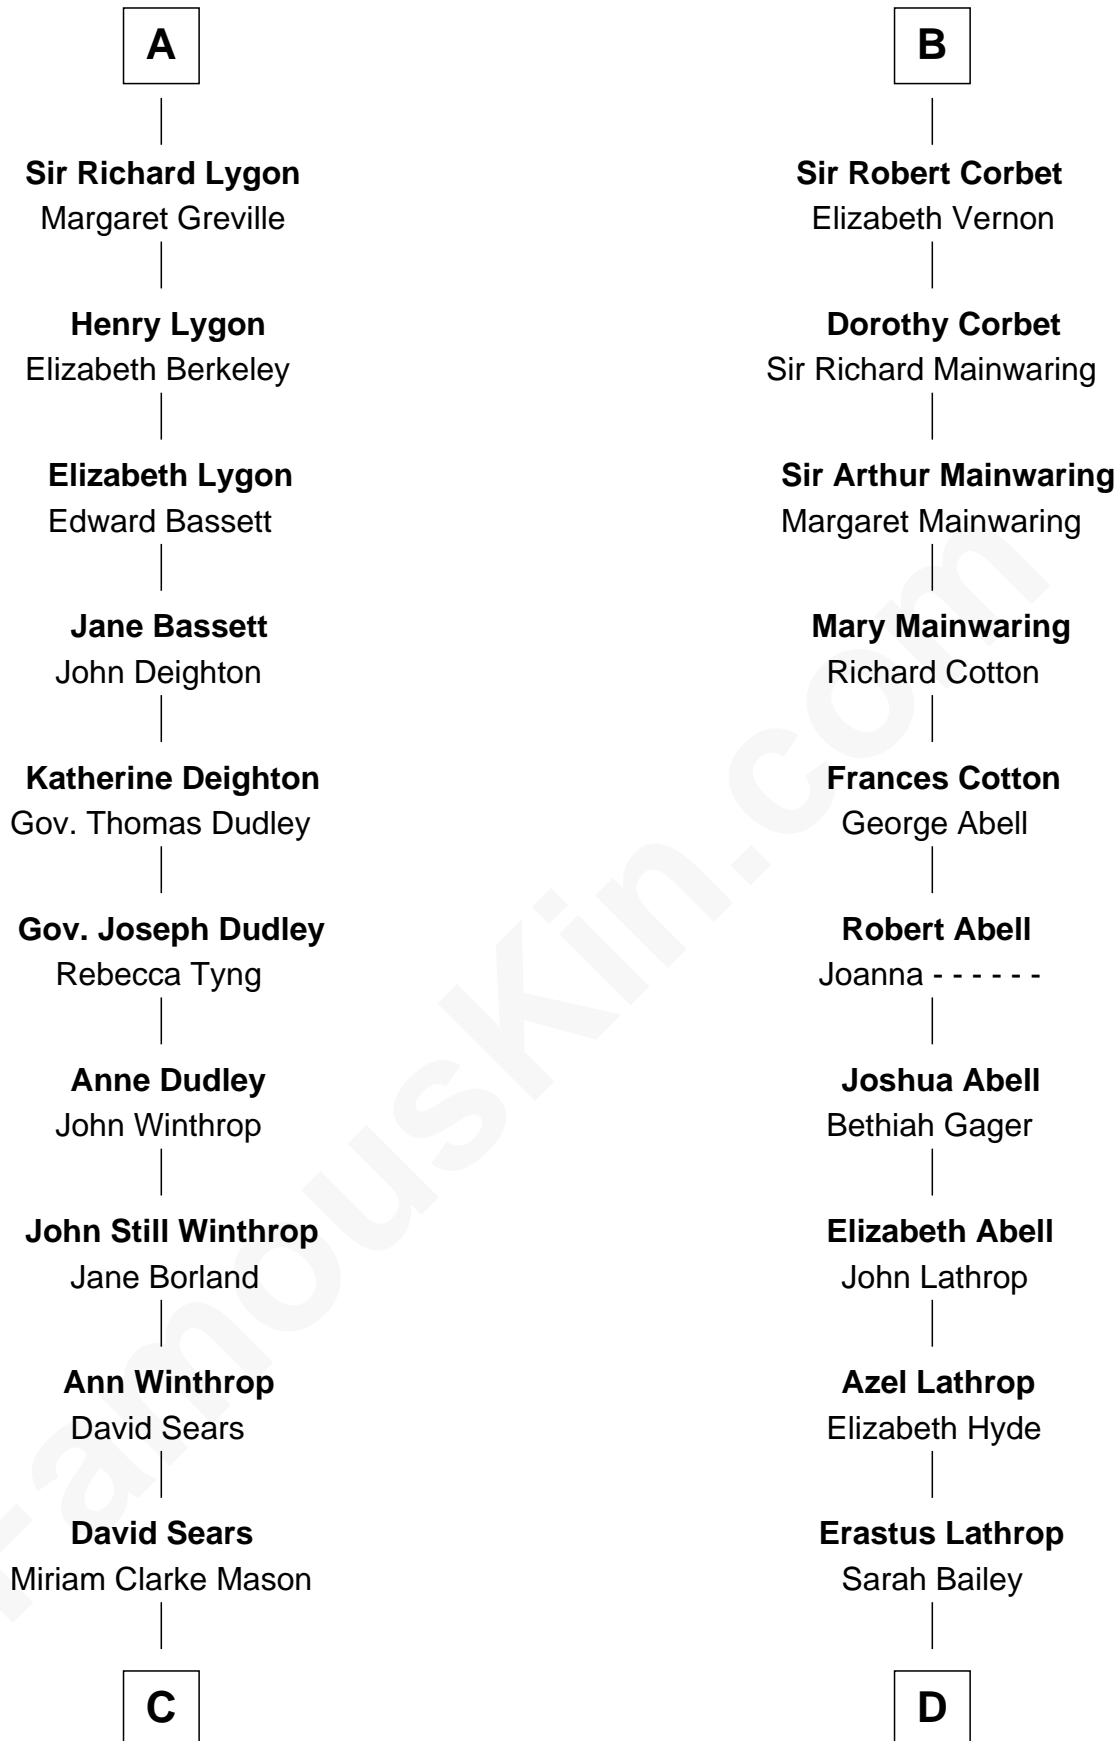

FamousKin.com Relationship Chart of

John Adams Morgan
1952 Olympic Sailing Gold Medalist

19th cousin 2 times removed of

Marjorie Post
Founder of General Foods

C

Harriet Elizabeth Sears
George Casper Crowninshield

Frances Cadwallader Crowninshield
John Quincy Adams

Charles Francis Adams
Frances Lovering

Catherine Frances Lovering Adams
Henry Sturgis Morgan

John Adams Morgan
Olympic Gold Medalist

D

Caroline Cushman Lathrop
Charles Rollin Post