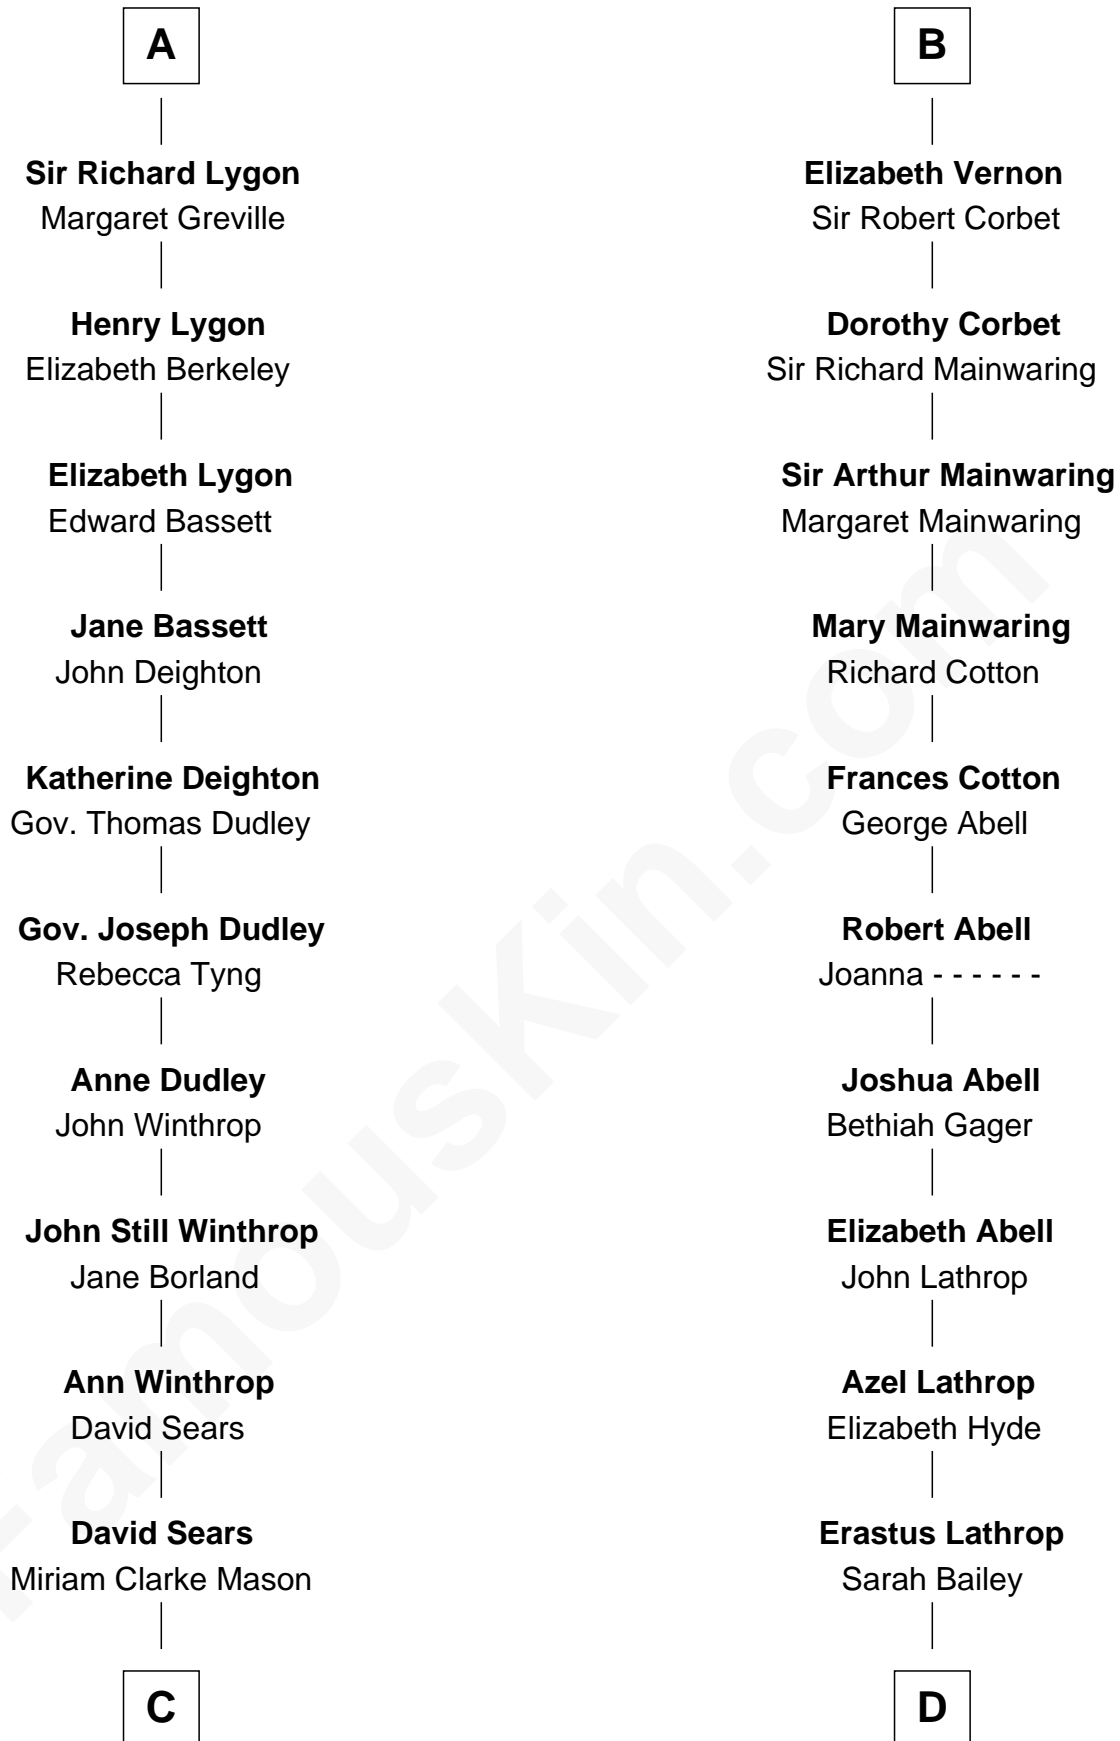

# FamousKin.com Relationship Chart of

**John Adams Morgan**  
1952 Olympic Sailing Gold Medalist

19th cousin 2 times removed of

**Marjorie Post**  
Founder of General Foods

**C**

**Harriet Elizabeth Sears**  
George Casper Crowninshield

**Frances Cadwallader Crowninshield**  
John Quincy Adams

**Charles Francis Adams**  
Frances Lovering

**Catherine Frances Lovering Adams**  
Henry Sturgis Morgan

**John Adams Morgan**  
*Olympic Gold Medalist*

**D**

**Caroline Cushman Lathrop**  
Charles Rollin Post

**Charles William Post**  
Elle Letitia Merriweather

**Marjorie Post**  
*Founder of General Foods*

FamousKin.com