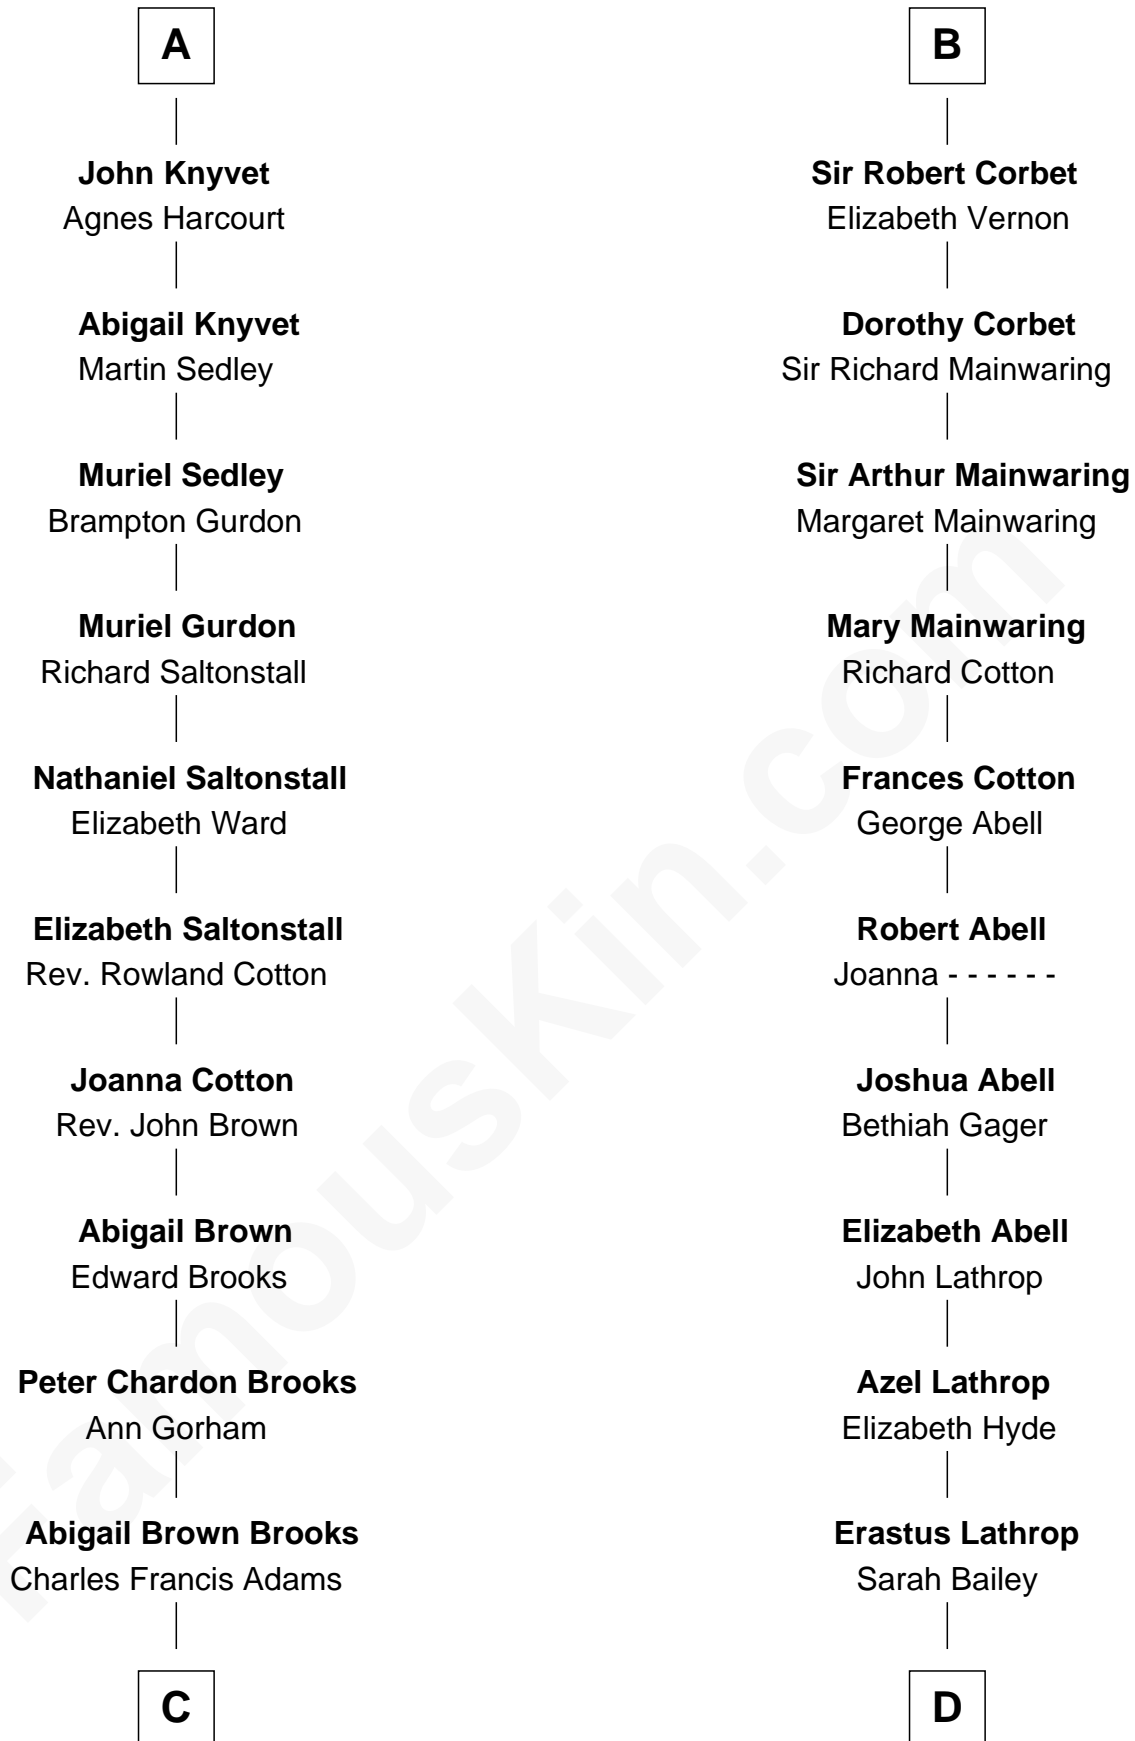

# FamousKin.com Relationship Chart of

**John Adams Morgan**  
1952 Olympic Sailing Gold Medalist

19th cousin 1 time removed of

**Marjorie Post**  
Founder of General Foods

**C**

**John Quincy Adams**  
Frances Cadwallader Crowninshield

**Charles Francis Adams**  
Frances Lovering

**Catherine Frances Lovering Adams**  
Henry Sturgis Morgan

**John Adams Morgan**  
*Olympic Gold Medalist*

**D**

**Caroline Cushman Lathrop**  
Charles Rollin Post