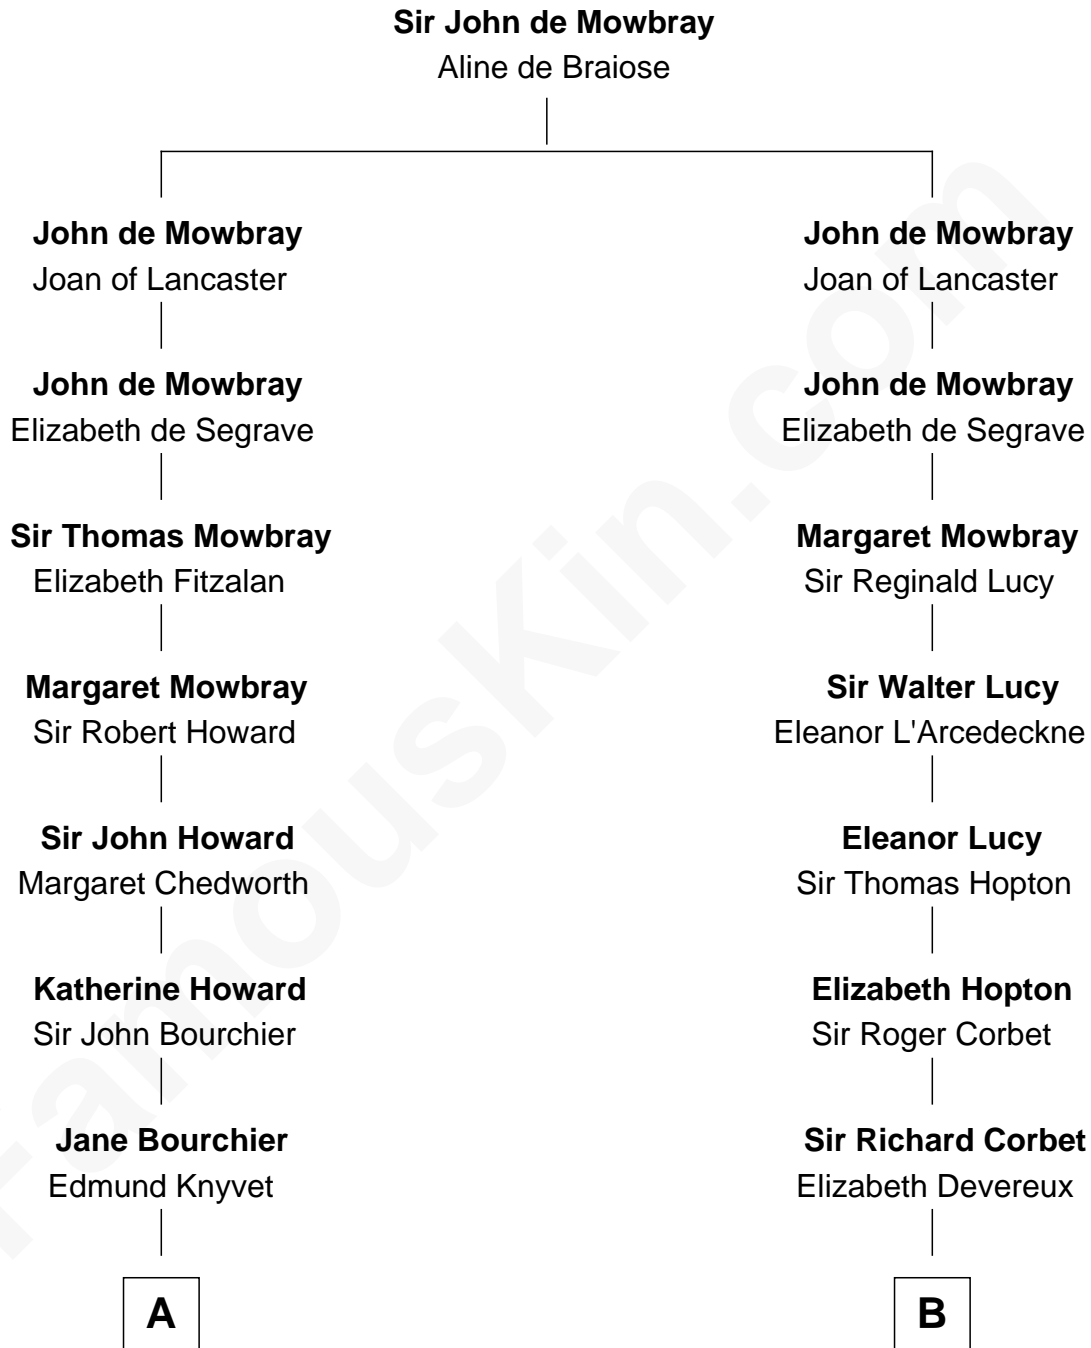

# FamousKin.com Relationship Chart of

**John Adams Morgan**  
1952 Olympic Sailing Gold Medalist

19th cousin 1 time removed of

**Marjorie Post**  
Founder of General Foods

**C**

**John Quincy Adams**  
Frances Cadwallader Crowninshield

**Charles Francis Adams**  
Frances Lovering

**Catherine Frances Lovering Adams**  
Henry Sturgis Morgan

**John Adams Morgan**  
*Olympic Gold Medalist*

**D**

**Caroline Cushman Lathrop**  
Charles Rollin Post