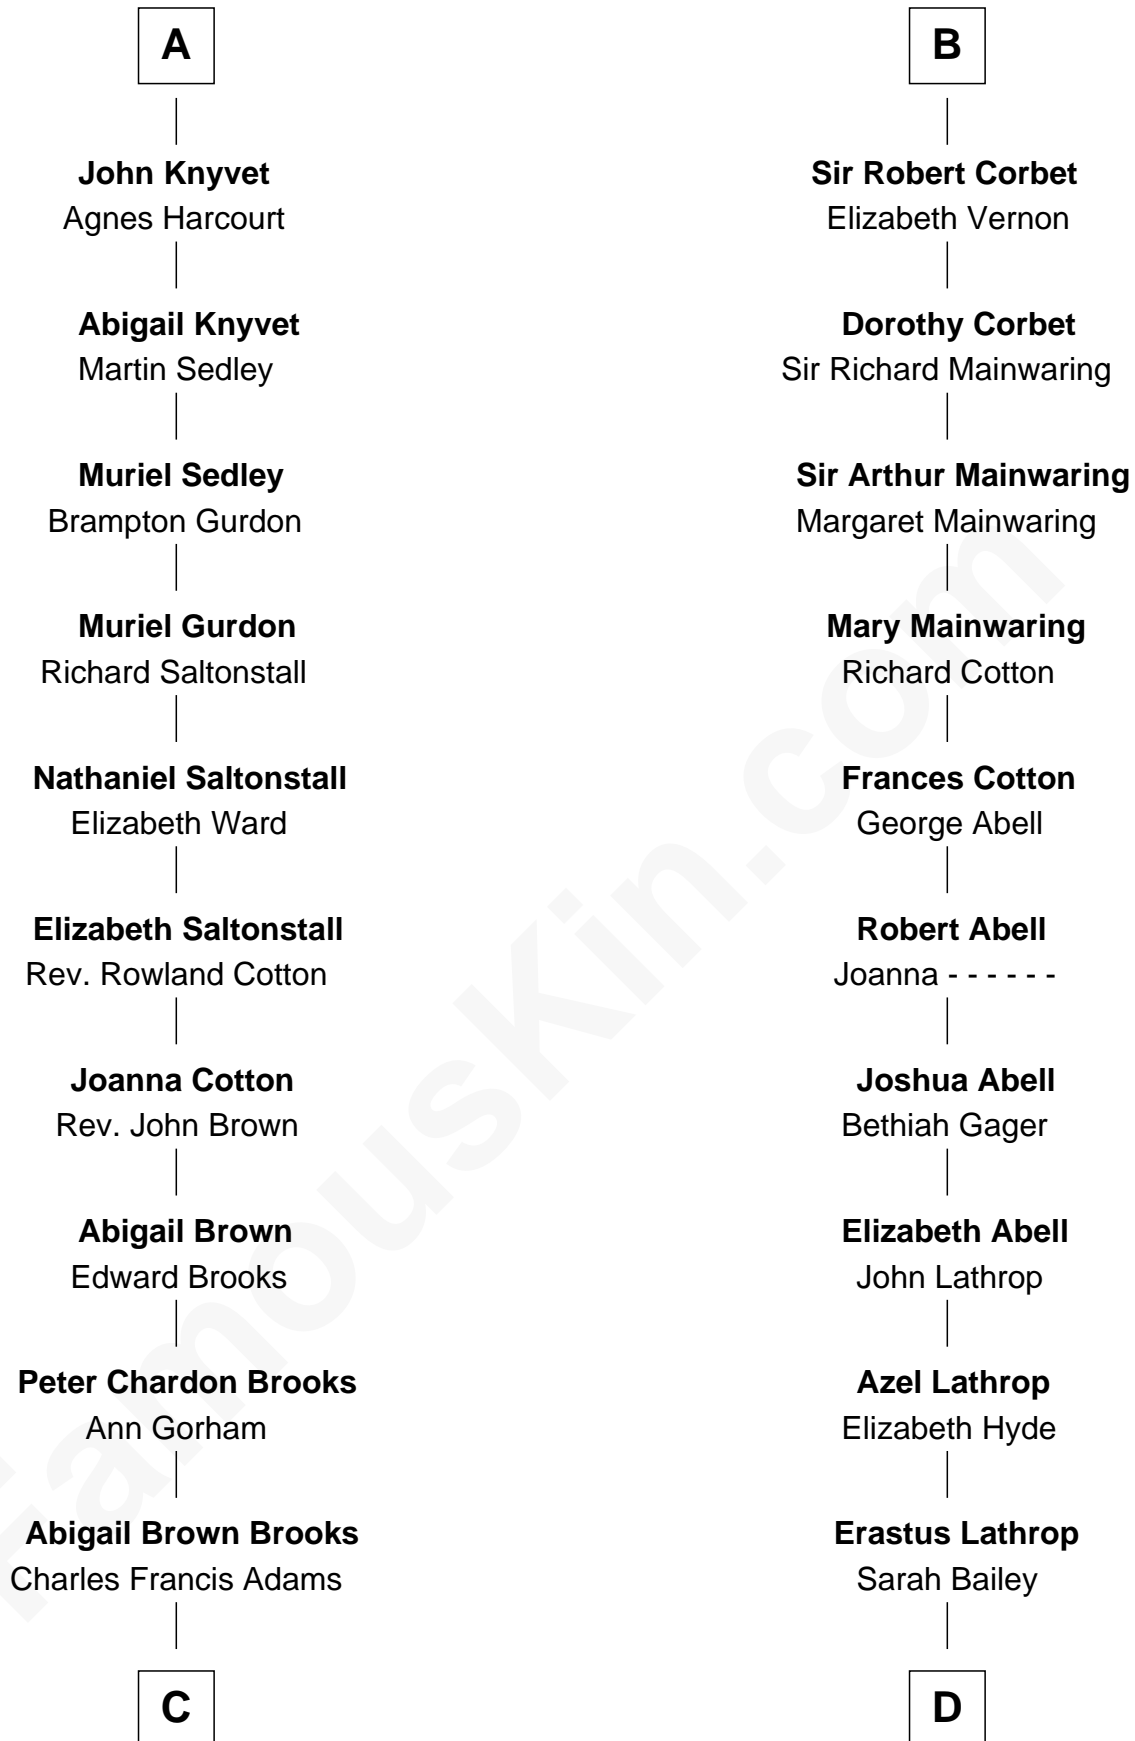

# FamousKin.com Relationship Chart of

**John Adams Morgan**  
1952 Olympic Sailing Gold Medalist

18th cousin 2 times removed of

**C. W. Post**

Founder of Post Cereals

**C**

**John Quincy Adams**  
Frances Cadwallader Crowninshield

**Charles Francis Adams**  
Frances Lovering

**Catherine Frances Lovering Adams**  
Henry Sturgis Morgan

**John Adams Morgan**  
*Olympic Gold Medalist*

**D**

**Caroline Cushman Lathrop**  
Charles Rollin Post