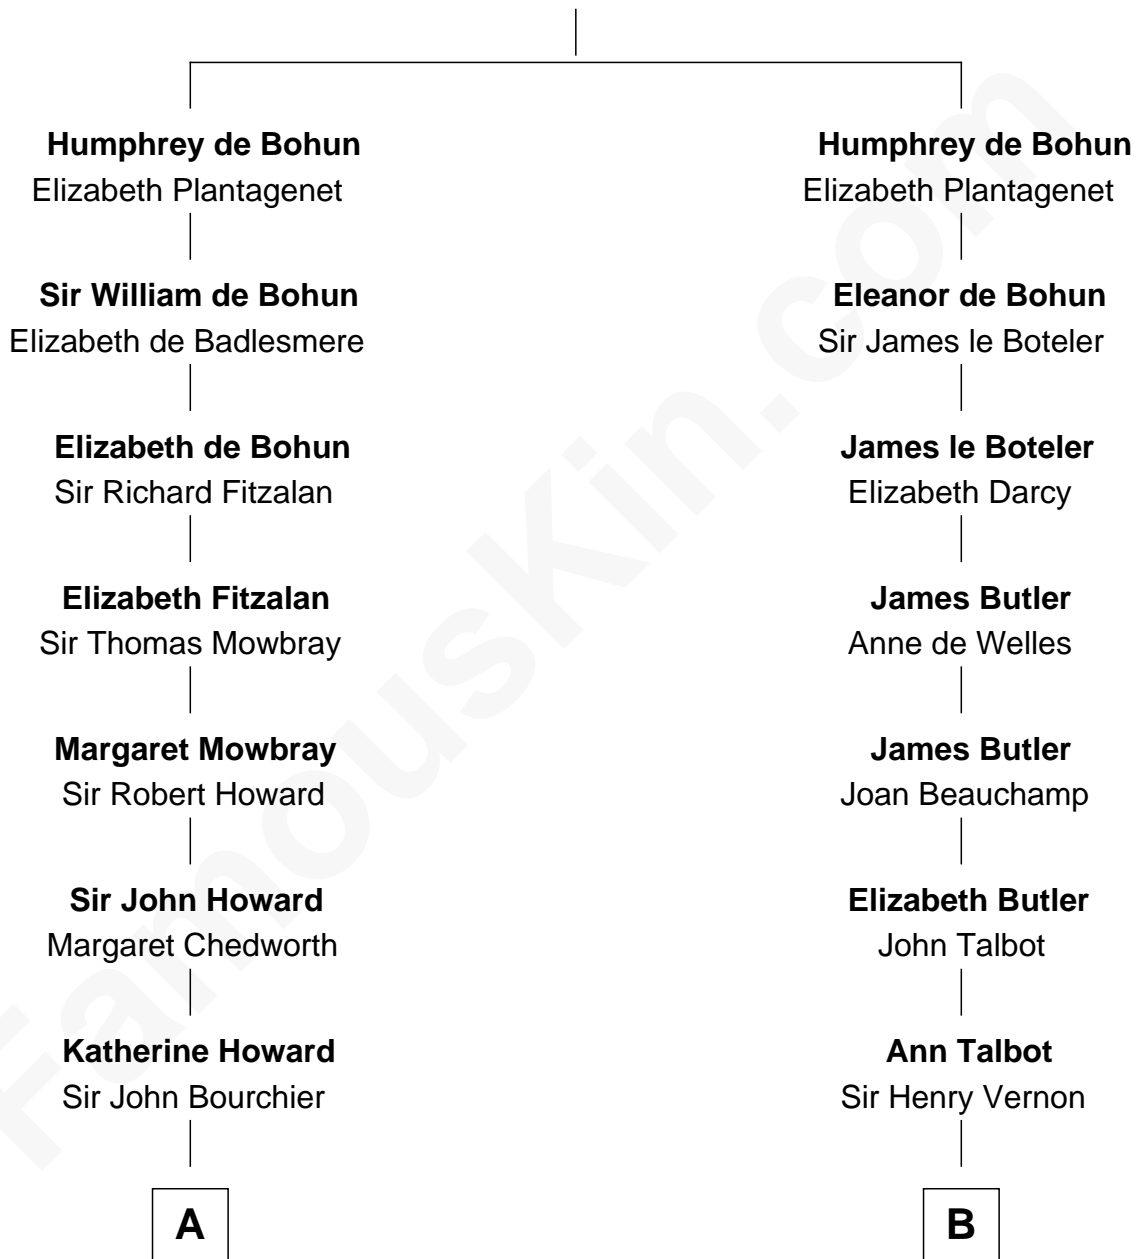

# FamousKin.com Relationship Chart of

**John Adams Morgan**  
1952 Olympic Sailing Gold Medalist

18th cousin 3 times removed of

**C. W. Post**  
Founder of Post Cereals

**Humphrey de Bohun**  
Maud de Fiennes

**C**

**Abigail Brown Brooks**  
Charles Francis Adams

**John Quincy Adams**  
Frances Cadwallader Crowninshield

**Charles Francis Adams**  
Frances Lovering

**Catherine Frances Lovering Adams**  
Henry Sturgis Morgan