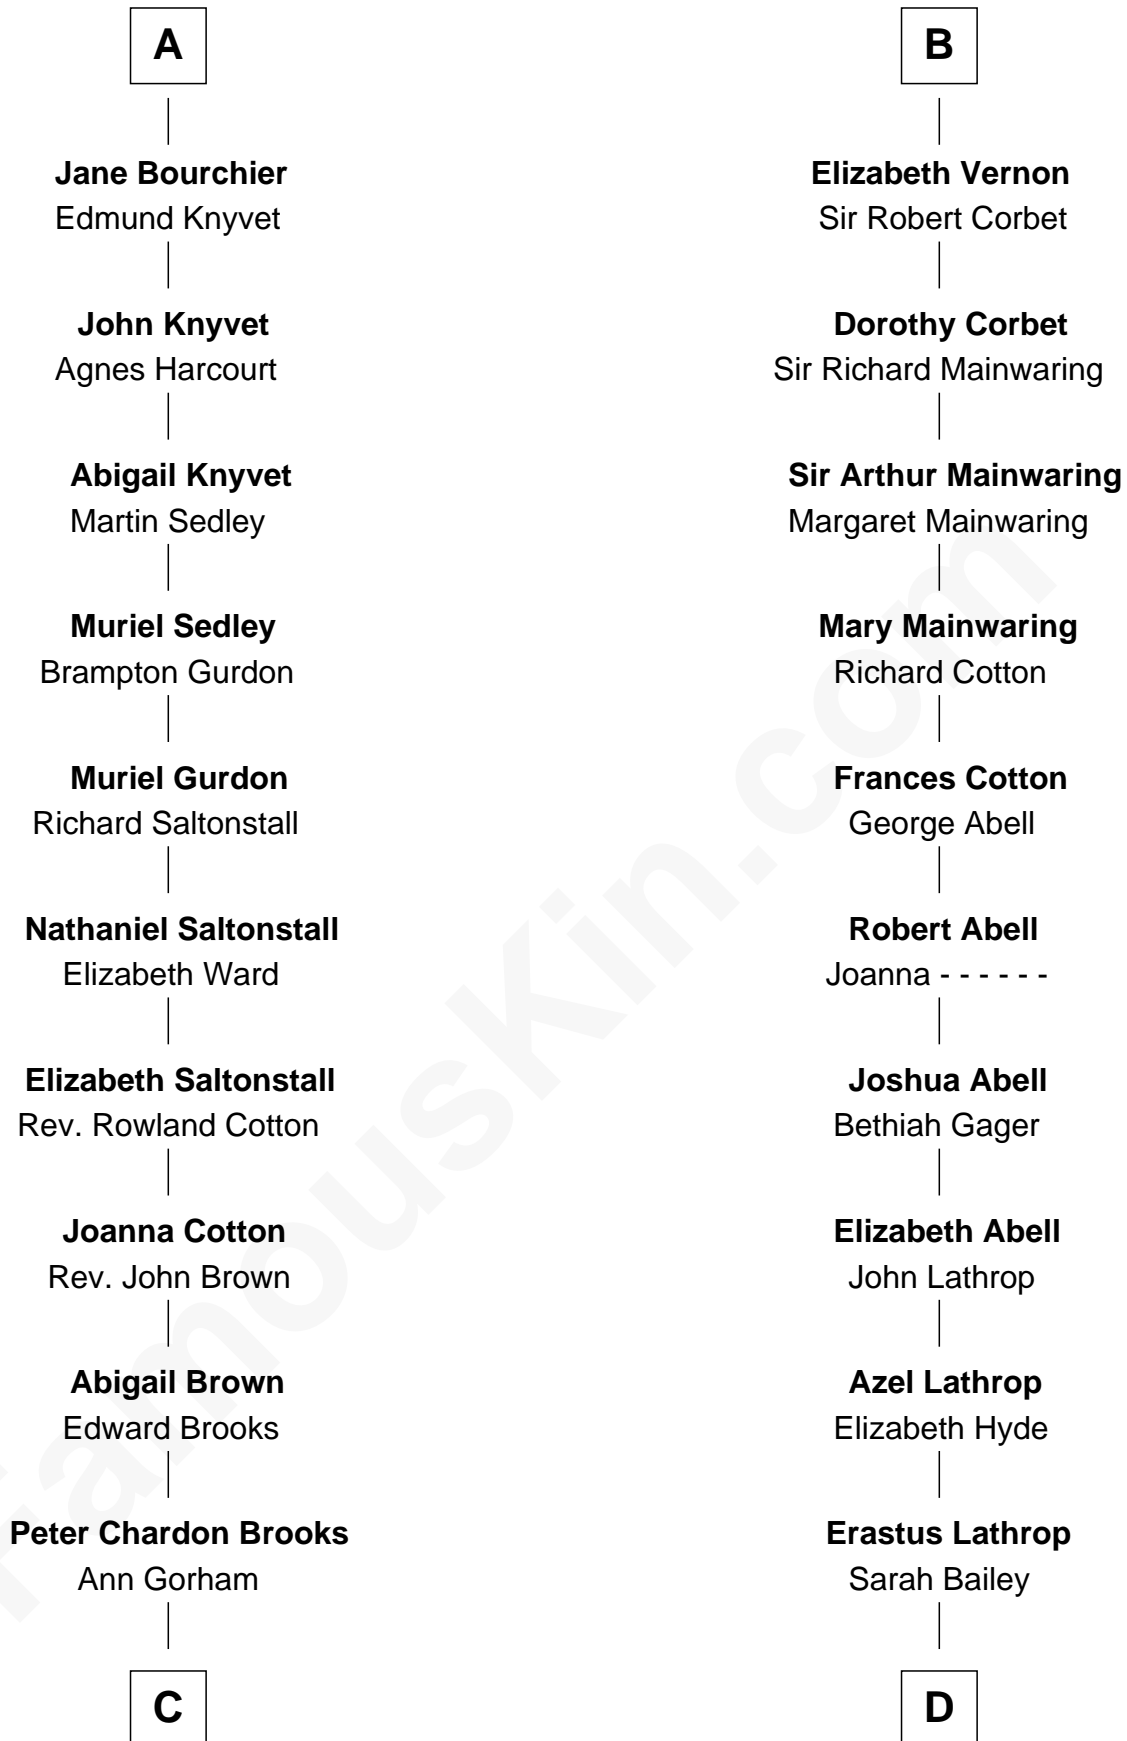

# FamousKin.com Relationship Chart of

**John Adams Morgan**  
1952 Olympic Sailing Gold Medalist

18th cousin 3 times removed of

**C. W. Post**  
Founder of Post Cereals

**Humphrey de Bohun**  
Maud de Fiennes

**C**

**Abigail Brown Brooks**  
Charles Francis Adams

**John Quincy Adams**  
Frances Cadwallader Crowninshield

**Charles Francis Adams**  
Frances Lovering

**Catherine Frances Lovering Adams**  
Henry Sturgis Morgan