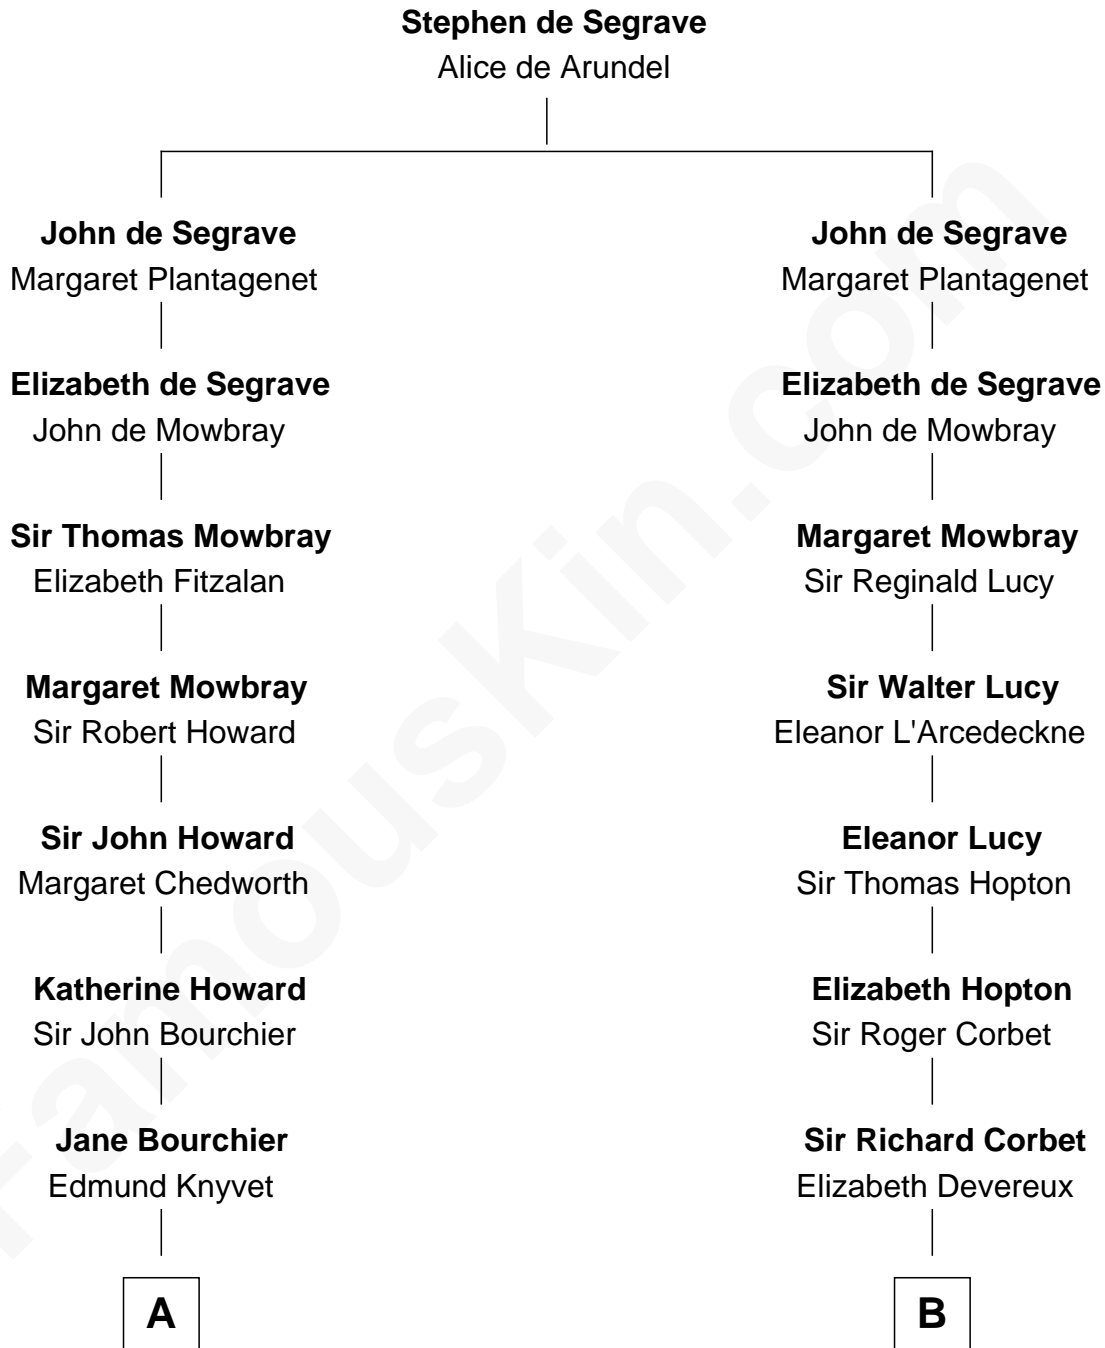

FamousKin.com Relationship Chart of

John Adams Morgan
1952 Olympic Sailing Gold Medalist

18th cousin 2 times removed of

C. W. Post
Founder of Post Cereals

C

John Quincy Adams

Frances Cadwallader Crowninshield

Charles Francis Adams

Frances Lovering

Catherine Frances Lovering Adams

Henry Sturgis Morgan

John Adams Morgan

Olympic Gold Medalist

D

Caroline Cushman Lathrop