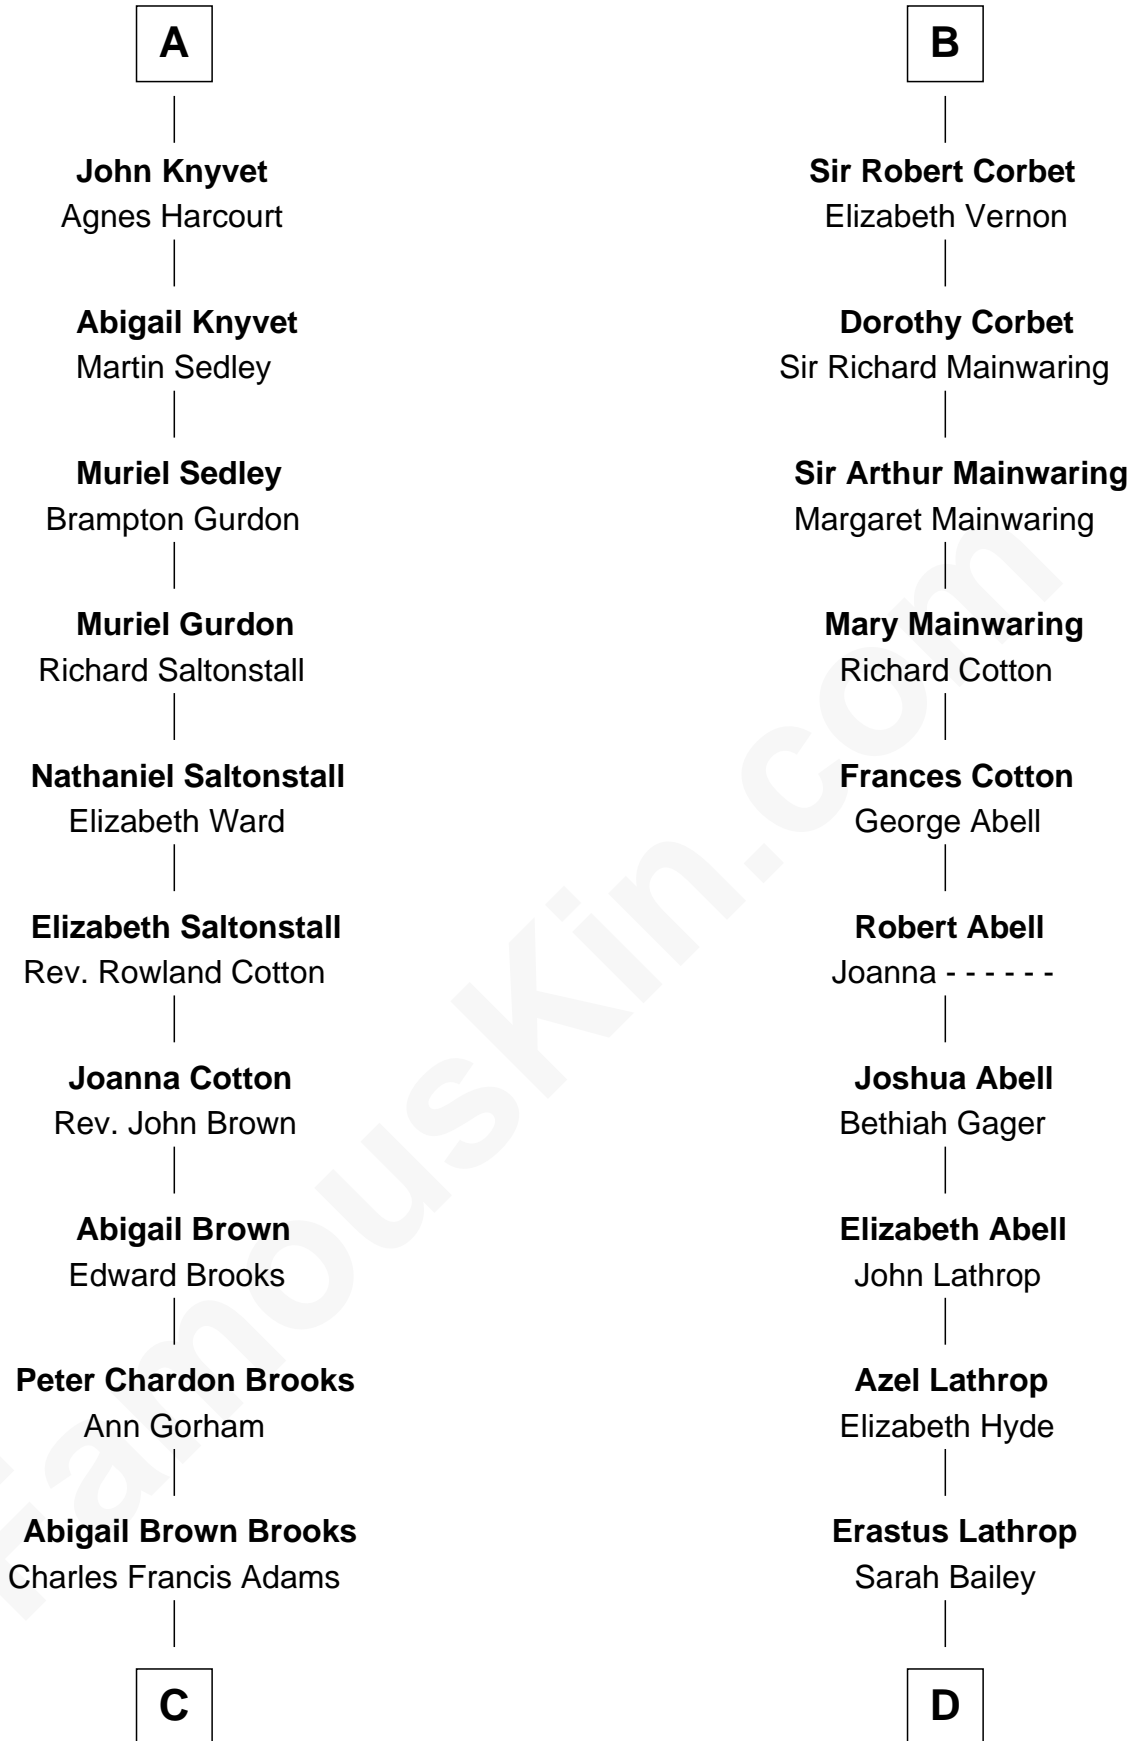

FamousKin.com Relationship Chart of

John Adams Morgan
1952 Olympic Sailing Gold Medalist

18th cousin 2 times removed of

C. W. Post
Founder of Post Cereals

C

John Quincy Adams

Frances Cadwallader Crowninshield

Charles Francis Adams

Frances Lovering

Catherine Frances Lovering Adams

Henry Sturgis Morgan

John Adams Morgan

Olympic Gold Medalist

D

Caroline Cushman Lathrop