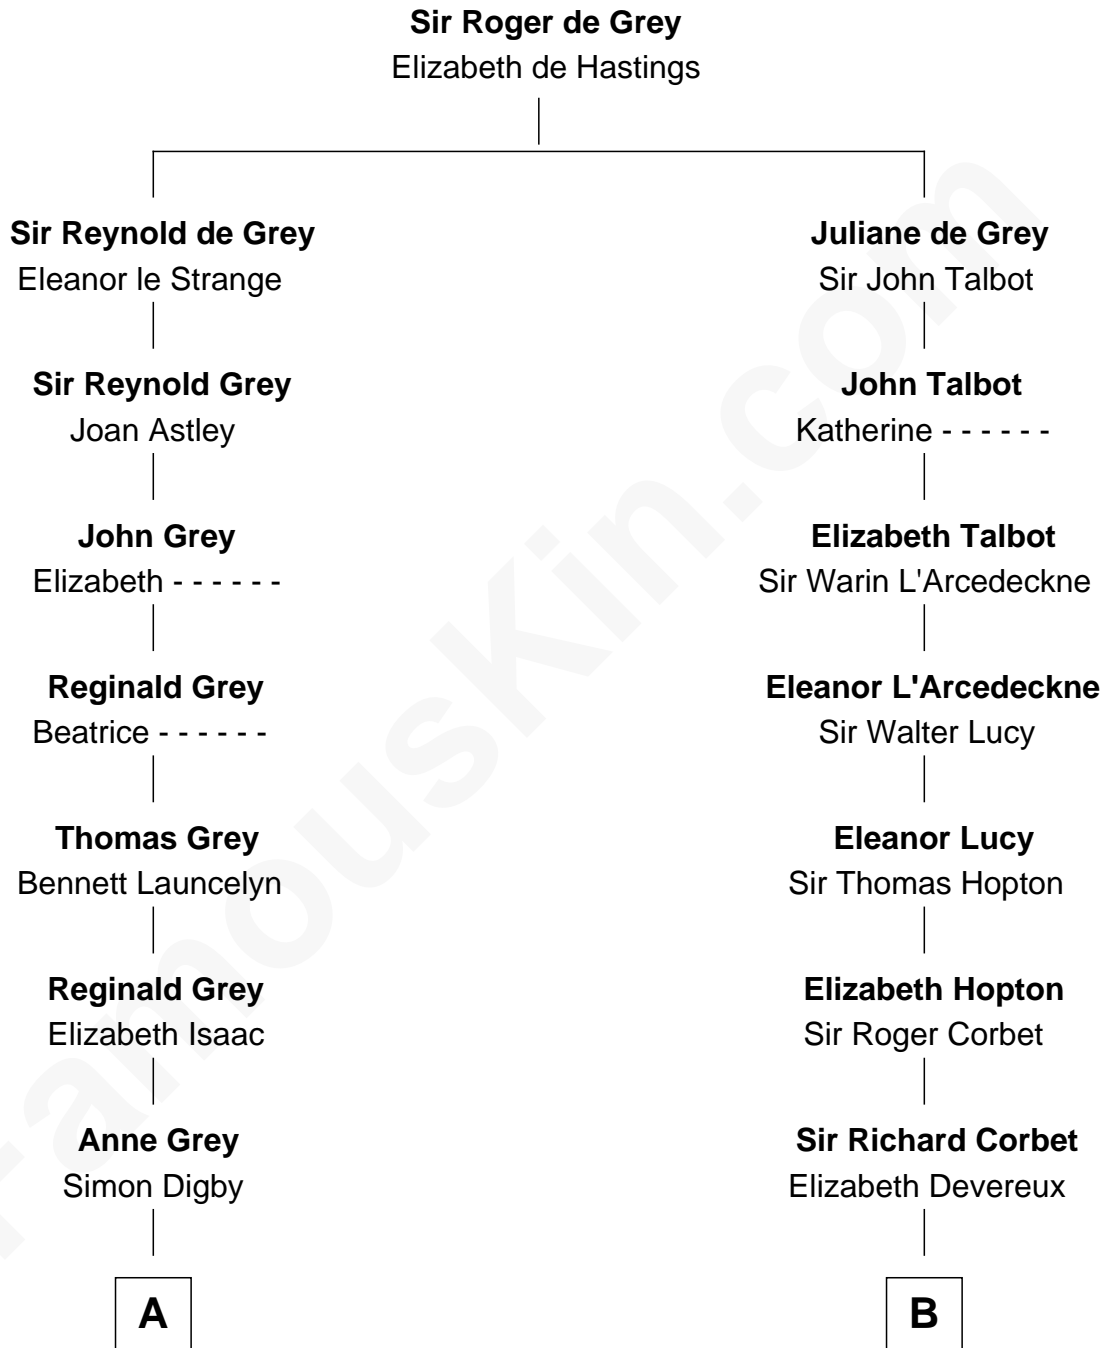

# FamousKin.com Relationship Chart of

**John Adams Morgan**  
1952 Olympic Sailing Gold Medalist

18th cousin 1 time removed of

**C. W. Post**

Founder of Post Cereals

**C**

**John Pierpont Morgan**

Jane Norton Grew

**Henry Sturgis Morgan**

Catherine Frances Lovering Adams

**John Adams Morgan**

*Olympic Gold Medalist*

**D**

**Caroline Cushman Lathrop**

Charles Rollin Post

**C. W. Post**