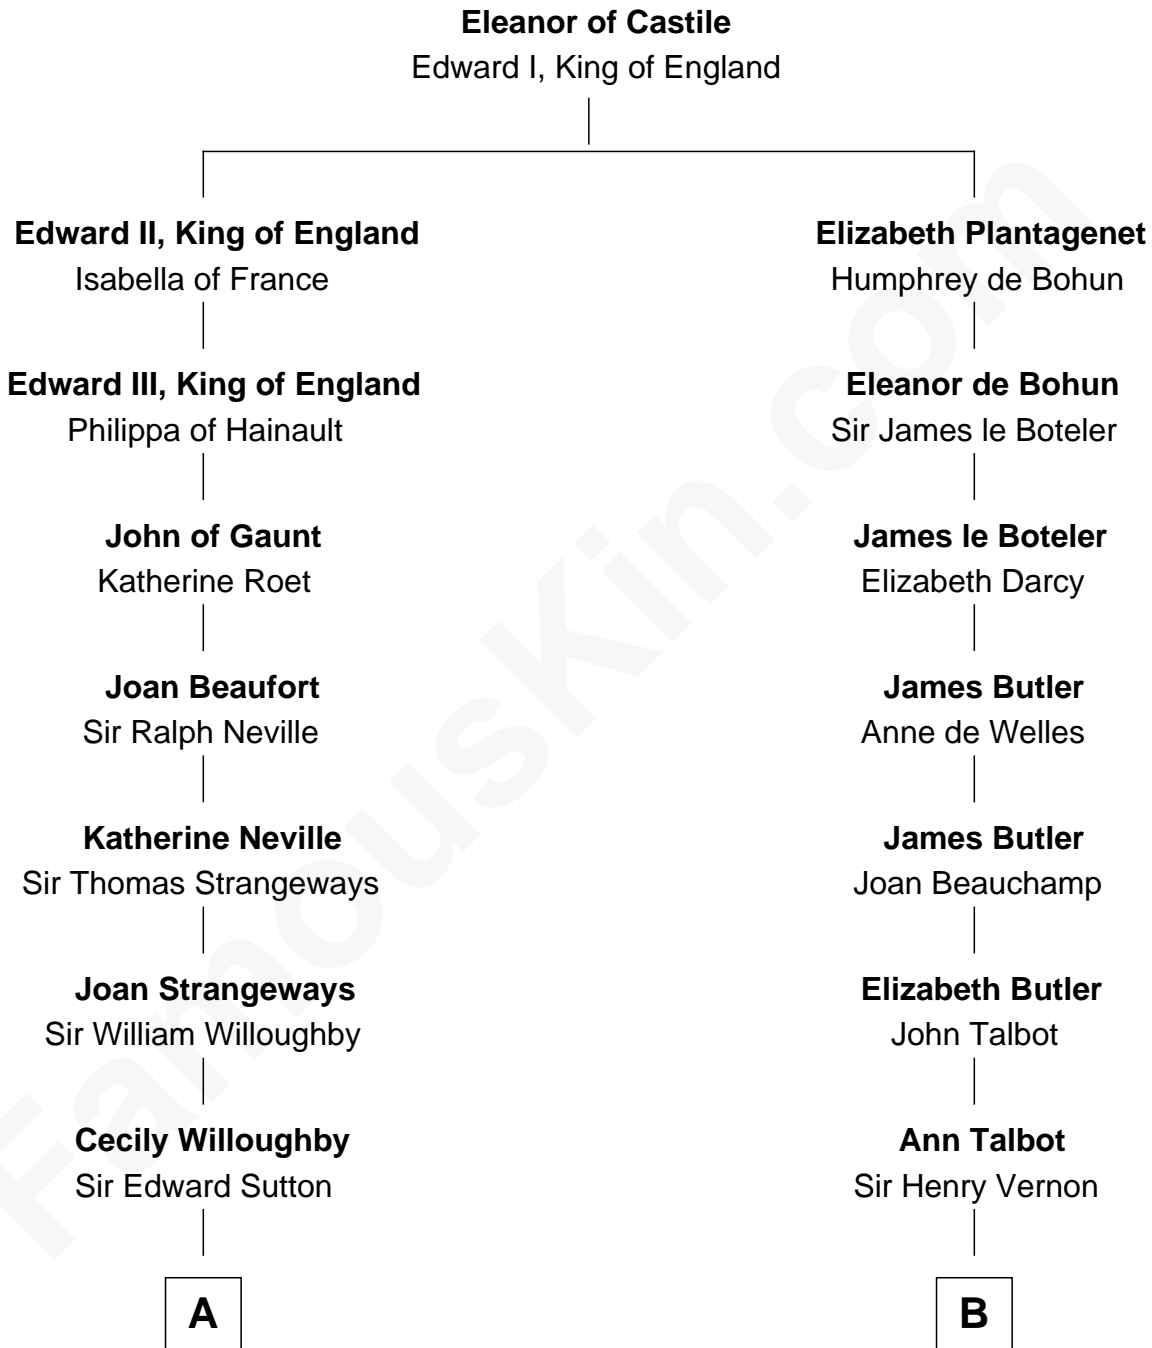

FamousKin.com Relationship Chart of

John Adams Morgan
1952 Olympic Sailing Gold Medalist

18th cousin 2 times removed of

C. W. Post

Founder of Post Cereals

C

Frances Cadwallader Crowninshield

John Quincy Adams

Charles Francis Adams

Frances Lovering

Catherine Frances Lovering Adams

Henry Sturgis Morgan

John Adams Morgan

Olympic Gold Medalist

D

Caroline Cushman Lathrop