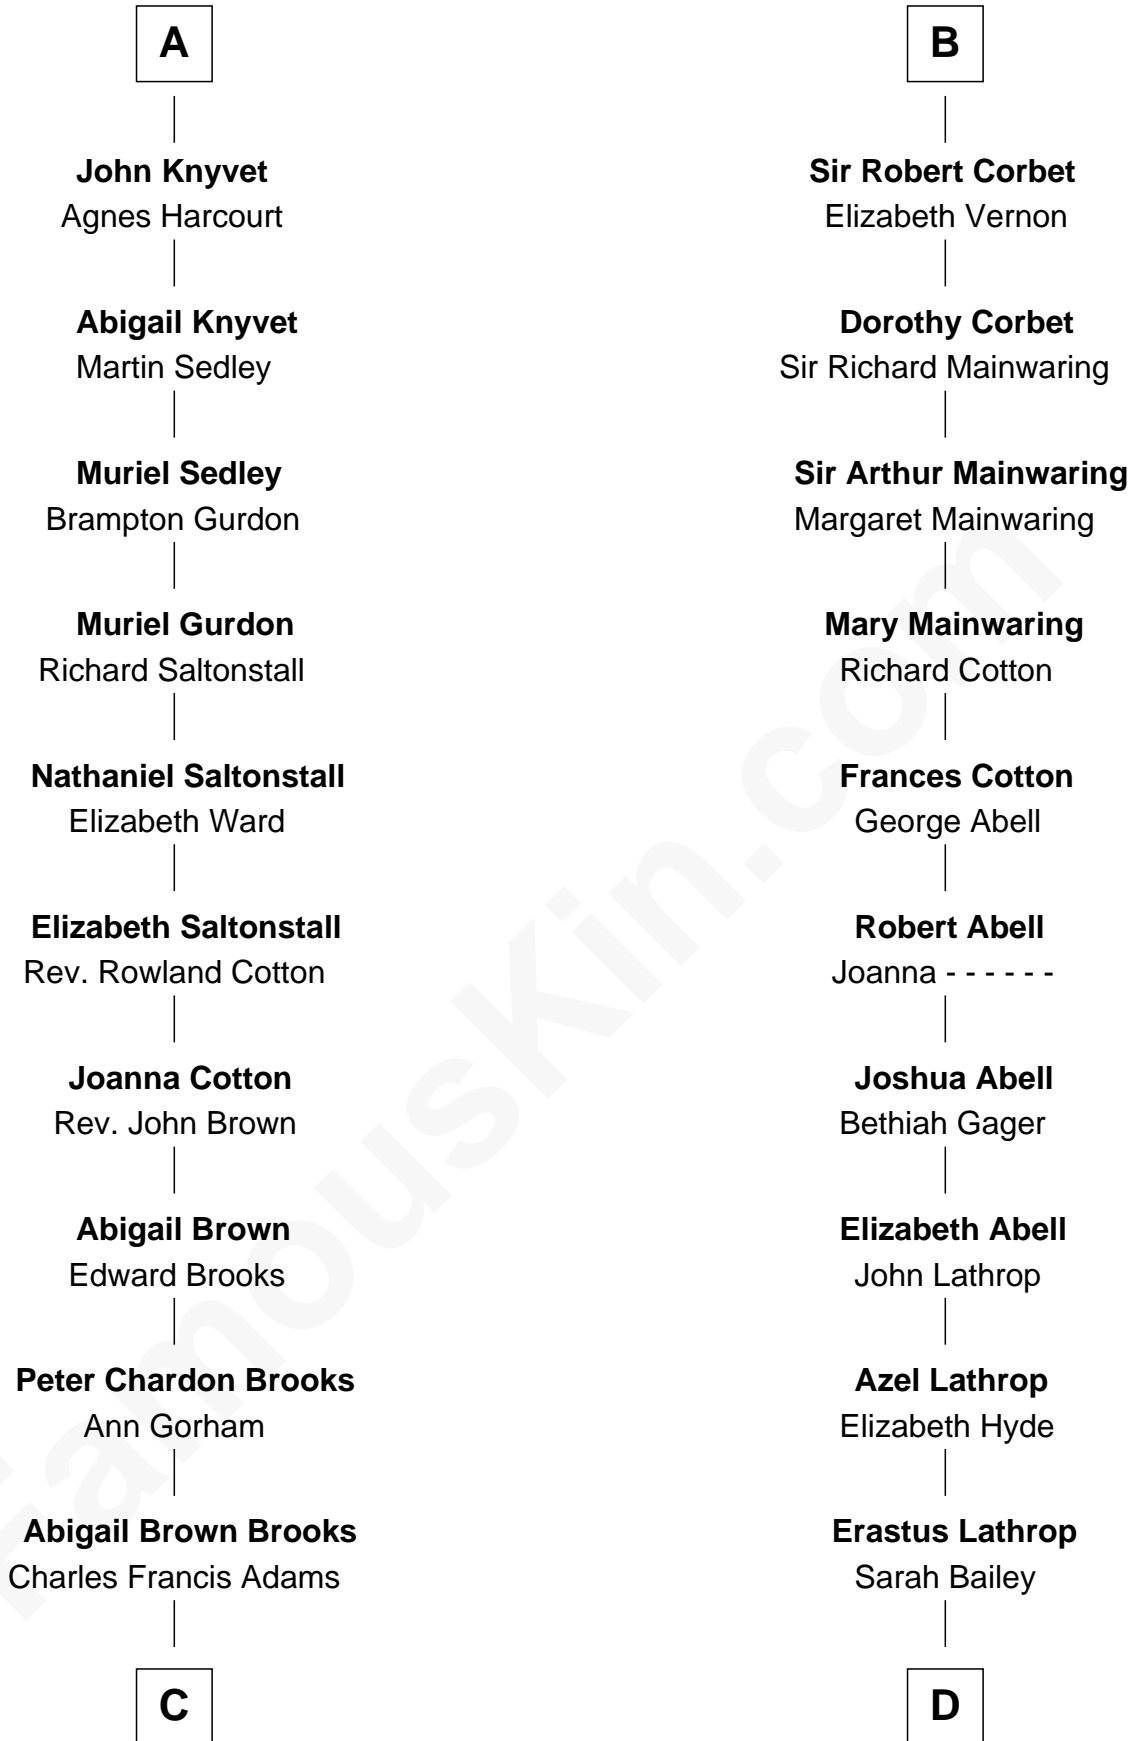

FamousKin.com

Relationship Chart of

John Adams Morgan

1952 Olympic Sailing Gold Medalist

18th cousin 2 times removed of

C. W. Post

Founder of Post Cereals

C

John Quincy Adams

Frances Cadwallader Crowninshield

Charles Francis Adams

Frances Lovering

Catherine Frances Lovering Adams

Henry Sturgis Morgan

John Adams Morgan

Olympic Gold Medalist