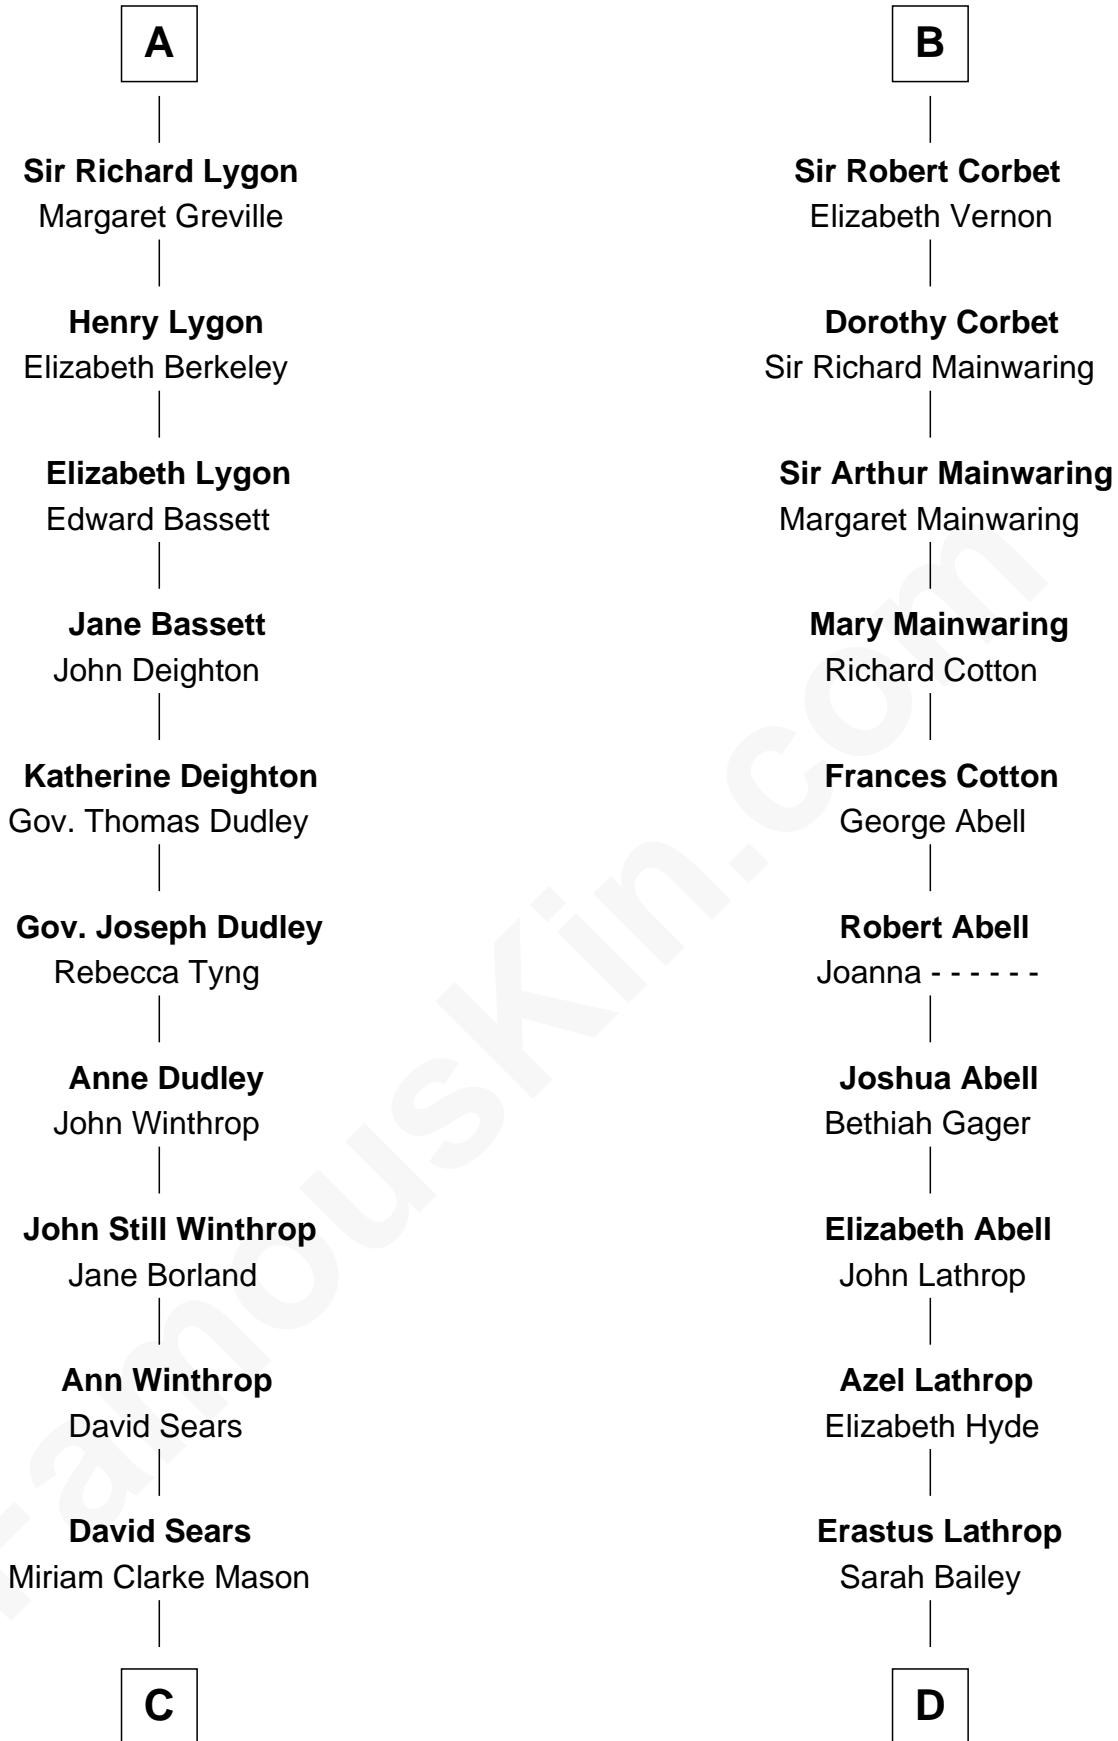

# FamousKin.com Relationship Chart of

**John Adams Morgan**  
1952 Olympic Sailing Gold Medalist

18th cousin 3 times removed of

**C. W. Post**  
Founder of Post Cereals

**C**

**Harriet Elizabeth Sears**  
George Casper Crowninshield

**Frances Cadwallader Crowninshield**  
John Quincy Adams

**Charles Francis Adams**  
Frances Lovering

**Catherine Frances Lovering Adams**  
Henry Sturgis Morgan

**John Adams Morgan**  
*Olympic Gold Medalist*

**D**

**Caroline Cushman Lathrop**  
Charles Rollin Post

**C. W. Post**  
*Founder of Post Cereals*

FamousKin.com