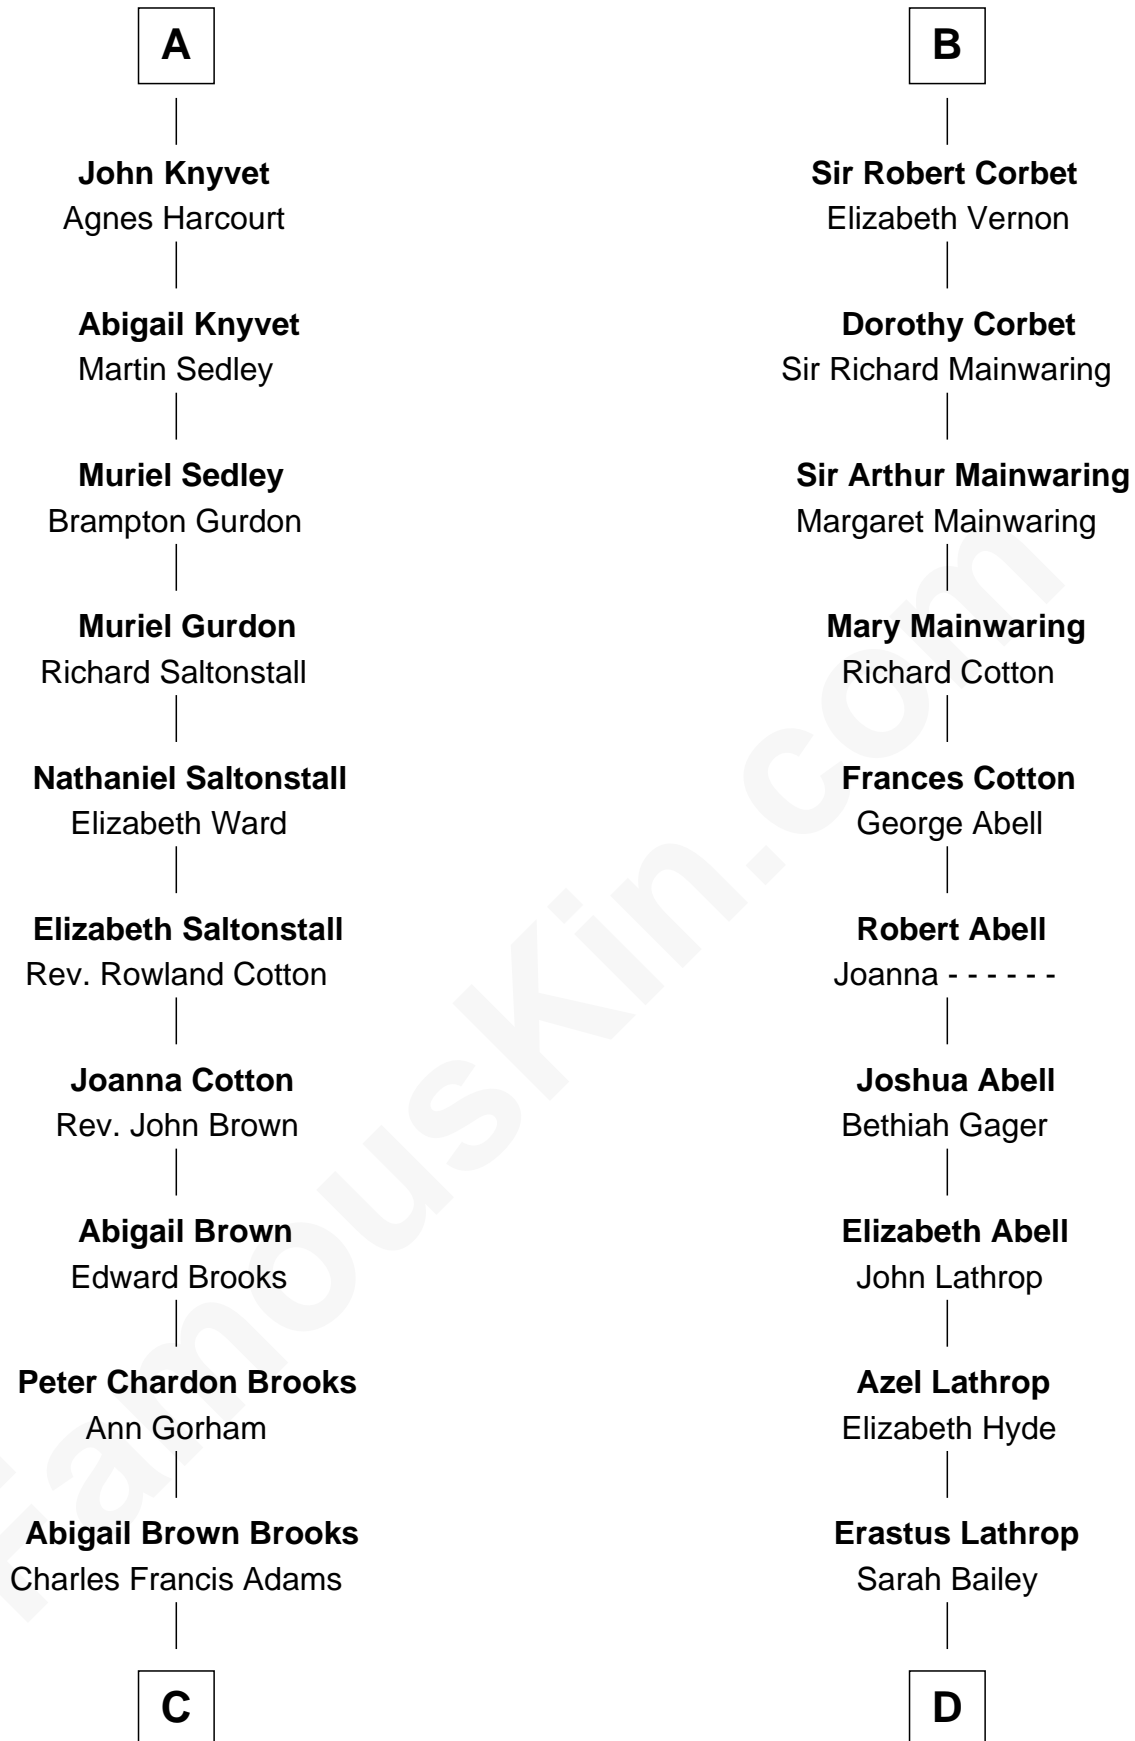

FamousKin.com Relationship Chart of

John Adams Morgan
1952 Olympic Sailing Gold Medalist

18th cousin 2 times removed of

C. W. Post

Founder of Post Cereals

C

John Quincy Adams
Frances Cadwallader Crowninshield