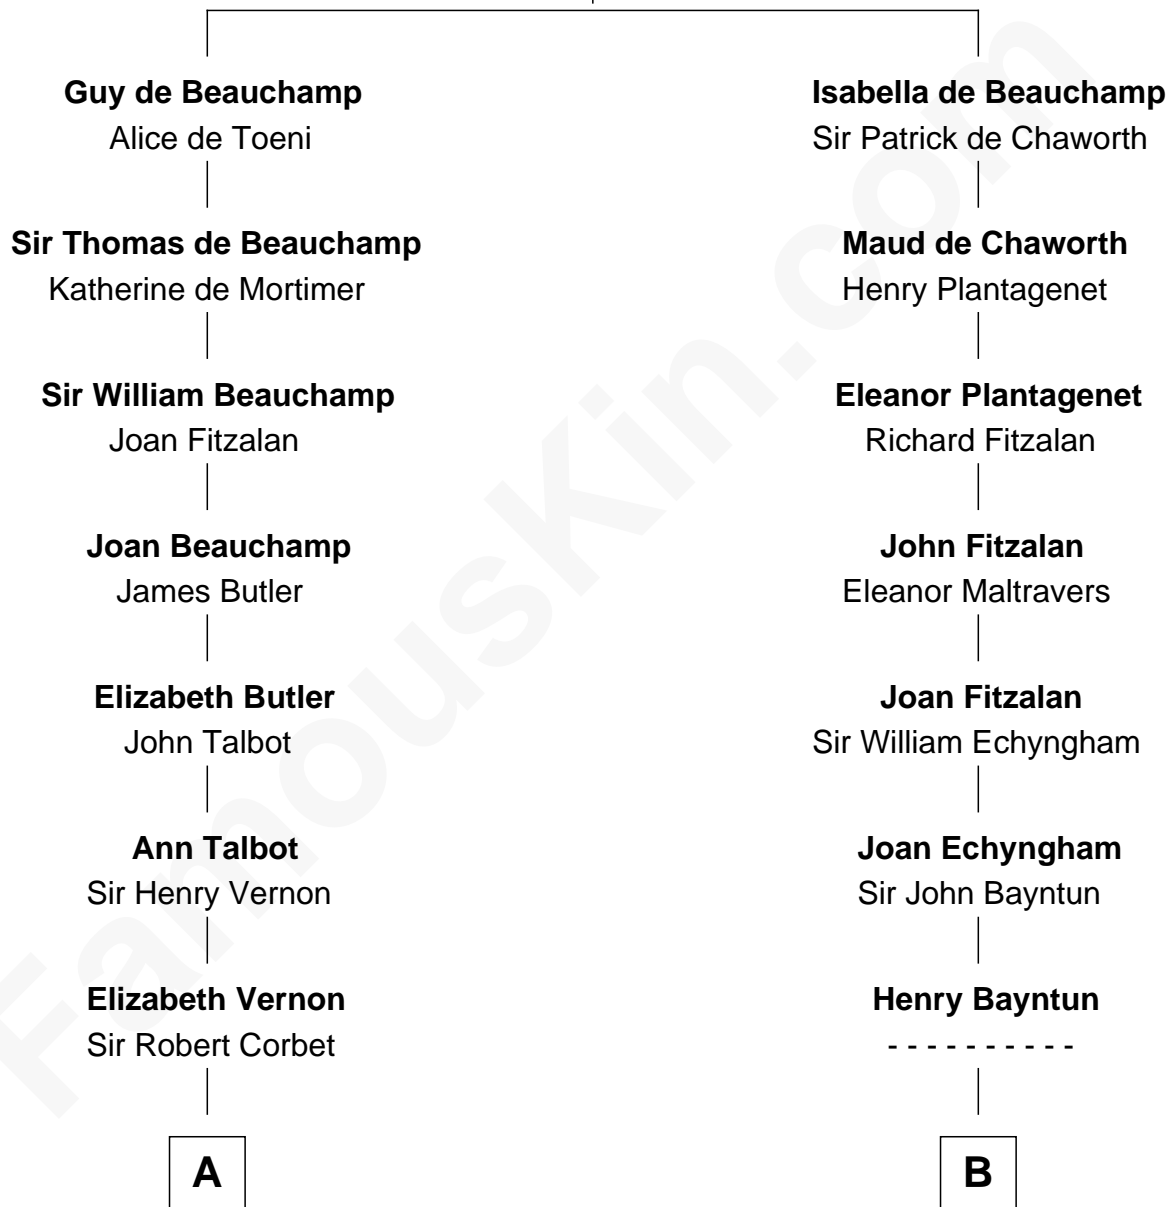

# FamousKin.com Relationship Chart of

**John Adams Morgan**  
1952 Olympic Sailing Gold Medalist

21st cousin of

**Pete Seeger**  
American Folk Singer

**William de Beauchamp**  
Maud FitzJohn

**C**

**Charles F. Tracy**

Louisa Kirkland

**Frances Louisa Tracy**

John Pierpont Morgan

**John Pierpont Morgan**

Jane Norton Grew

**Henry Sturgis Morgan**

Catherine Frances Lovering Adams

**John Adams Morgan**