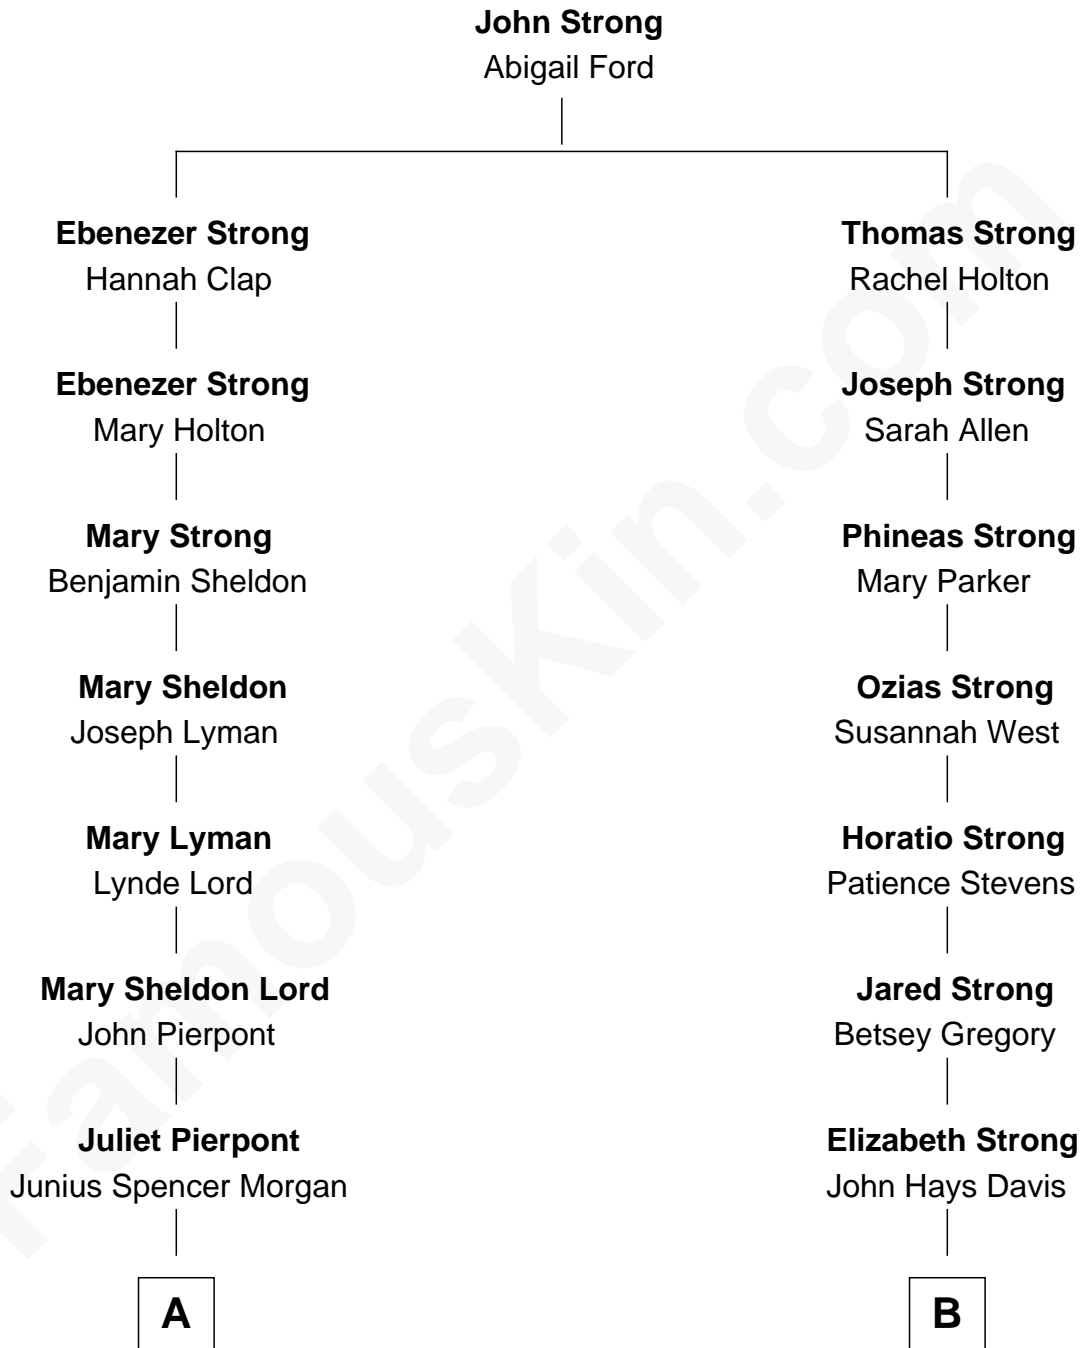

10th cousin of

Sarah Caldwell

1st Female Conductor of the Metropolitan Opera