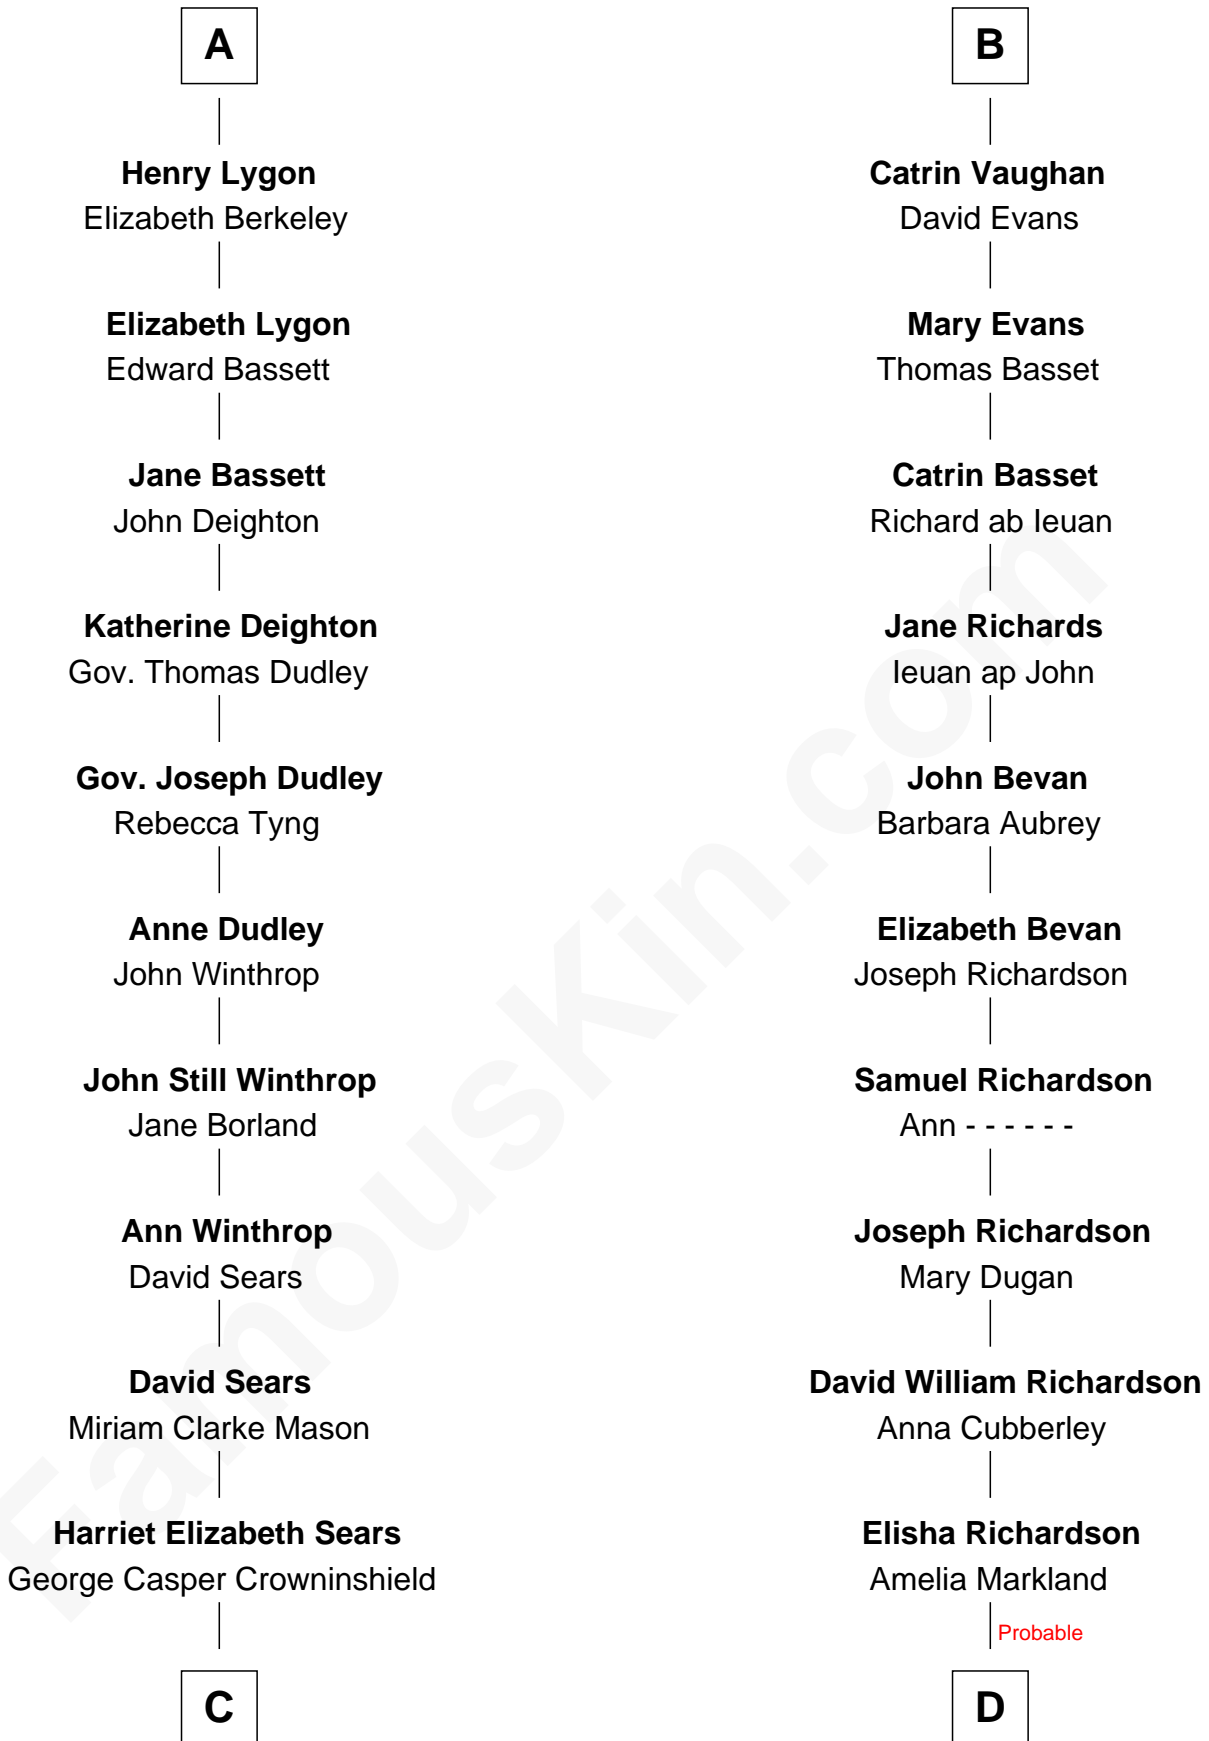

FamousKin.com Relationship Chart of

John Adams Morgan
1952 Olympic Sailing Gold Medalist

20th cousin 1 time removed of

Sally Ride
1st American Woman in Space

C

Frances Cadwallader Crowninshield

John Quincy Adams

Mary Ann Lee

Charles Everroad Richardson

Blanche Gibson

Jennie Mae Richardson

Thomas Vernam Ride

Dale Burdell Ride

Carol Joyce Anderson

Sally Ride

1st American Woman in Space