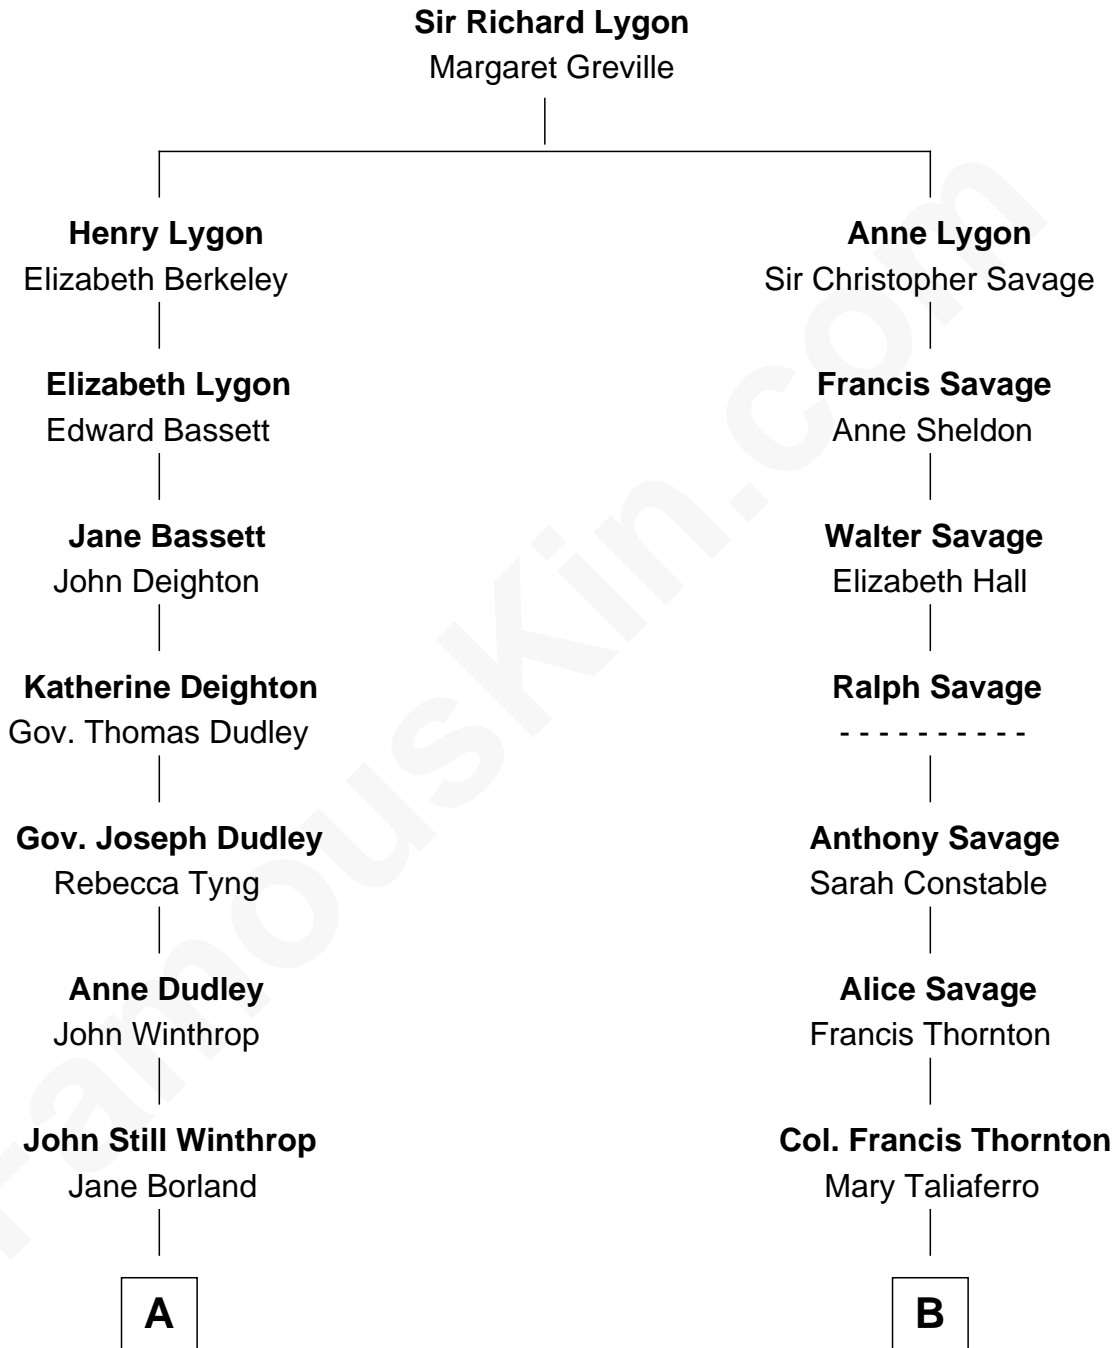

FamousKin.com Relationship Chart of

John Adams Morgan
1952 Olympic Sailing Gold Medalist

13th cousin 1 time removed of

Adlai Stevenson III
U.S. Senator from Illinois

A

Ann Winthrop

David Sears

David Sears

Miriam Clarke Mason

Harriet Elizabeth Sears

George Casper Crowninshield

Frances Cadwallader Crowninshield

John Quincy Adams

Charles Francis Adams

Frances Lovering

Catherine Frances Lovering Adams

Henry Sturgis Morgan

John Adams Morgan

Olympic Gold Medalist

B

Mildred Thornton

Dr. Thomas Walker

Peachy Walker

Col. Joshua Frye

Thomas Walker Frye

Elizabeth Speed Smith

Mary Peachy Frye

Rev. Lewis Warner Green

Letitia Green

Adlai Ewing Stevenson

Lewis Green Stevenson

Helen Louise Davis